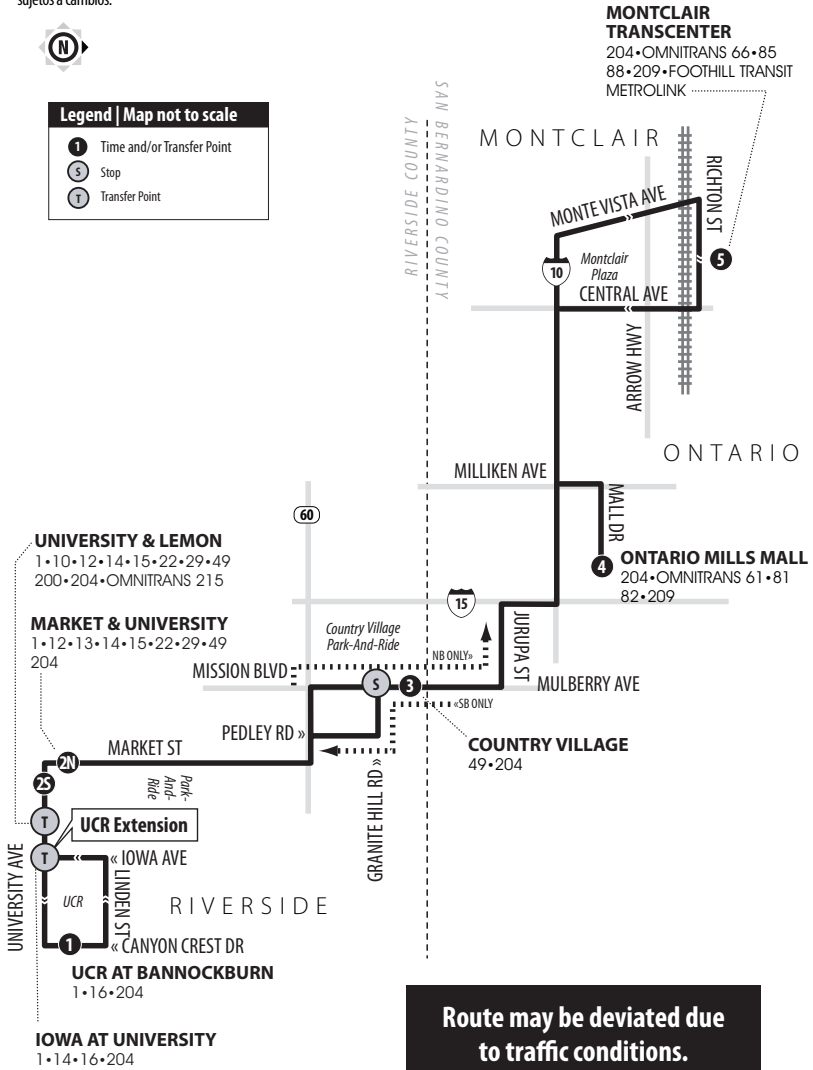

204

UCR - DOWNTOWN RIVERSIDE - ONTARIO MILLS MALL - MONTCLAIR TRANSCENTER

Routing and timetables
subject to change.
Rutas y horarios son
sujetos a cambios.

No service on weekends or: Memorial Day, Independence Day, Labor Day, Thanksgiving Day, Christmas Day and New Year's Day.

Legend | Map not to scale

- 1** Time and/or Transfer Point
- S** Stop
- T** Transfer Point

Route may be deviated due to traffic conditions.

COMMUTERLINK
EXPRESS

204**NORTHBOUND TO ONTARIO MILLS MALL & MONTCLAIR TRANSCENTER |
WEEKDAYS ONLY**

A.M. times are in PLAIN, P.M. times are in BOLD | Times are approximate

* Trip starts two minutes earlier from University & Lemon

UCR AT BANNOCKBURN	MARKET & UNIVERSITY	COUNTRY VILLAGE	ONTARIO MILLS MALL	MONTCLAIR TRANSCENTER
1	2N	3	4	5
—	5:15*	5:29	5:46	6:08
6:15	6:28	6:42	6:59	7:21
2:30	2:47	3:01	3:20	3:42
5:40	5:57	6:14	6:33	6:55

204**WEEKDAYS | SOUTHBOUND TO DOWNTOWN RIVERSIDE & UCR |
WEEKDAYS ONLY**

A.M. times are in PLAIN, P.M. times are in BOLD | Times are approximate

MONTCLAIR TRANSCENTER	ONTARIO MILLS MALL	COUNTRY VILLAGE	UNIVERSITY & LEMON	UCR AT BANNOCKBURN
5	4	3	2S	1
6:23	6:42	7:01	7:18	7:34
7:31	7:50	8:12	8:35	8:53
3:57	4:24	4:49	5:12	5:30
7:05	7:28	7:48	8:06	8:21