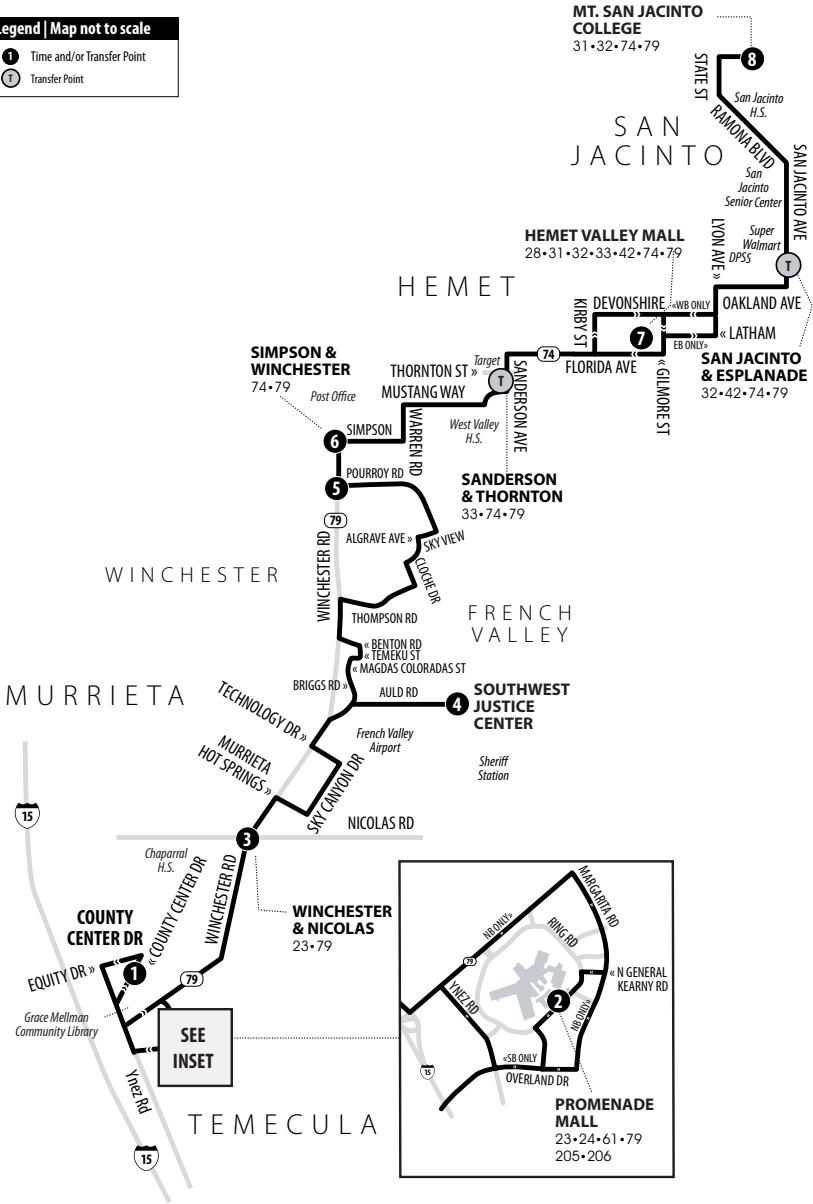

**Legend | Map not to scale**

- 1 Time and/or Transfer Point
- T Transfer Point

79

NORTHBOUND TO HEMET VALLEY MALL AND MSJC SAN JACINTO |  
WEEKDAYS & WEEKENDS

A.M. times are in PLAIN, P.M. times are in BOLD | Times are approximate

79

SOUTHBOUND TO TEMECULA (COUNTY CENTER) | WEEKDAYS &  
WEEKENDS

A.M. times are in PLAIN, P.M. times are in BOLD | Times are approximate

MT. SAN JACINTO COLLEGE SAN JACINTO	HEMET VALLEY MALL	SIMPSON & WINCHESTER	POURROY & WINCHESTER	SOUTHWEST JUSTICE CENTER	WINCHESTER & NICOLAS	PROMENADE MALL	COUNTY CENTER
8	7	6	5	4	3	2	1
6:28	6:54	7:12	7:22	7:34	7:47	7:52	8:00
8:14	8:40	9:00	9:10	9:23	9:36	9:43	9:51
9:22	9:50	10:13	10:25	10:38	10:51	11:00	11:08
10:40	11:08	11:31	11:41	11:54	<b>12:09</b>	<b>12:18</b>	<b>12:26</b>
<b>12:07</b>	<b>12:35</b>	<b>12:58</b>	<b>1:08</b>	<b>1:21</b>	<b>1:36</b>	<b>1:45</b>	<b>1:53</b>
<b>1:19</b>	<b>1:47</b>	<b>2:10</b>	<b>2:20</b>	<b>2:33</b>	<b>2:48</b>	<b>2:57</b>	<b>3:05</b>
<b>2:42</b>	<b>3:10</b>	<b>3:33</b>	<b>3:43</b>	<b>3:56</b>	<b>4:11</b>	<b>4:20</b>	<b>4:28</b>
<b>4:11</b>	<b>4:39</b>	<b>5:02</b>	<b>5:13</b>	<b>5:27</b>	<b>5:41</b>	<b>5:50</b>	<b>5:58</b>
<b>5:40</b>	<b>6:08</b>	<b>6:31</b>	<b>6:42</b>	<b>6:56</b>	<b>7:10</b>	<b>7:19</b>	<b>7:27</b>