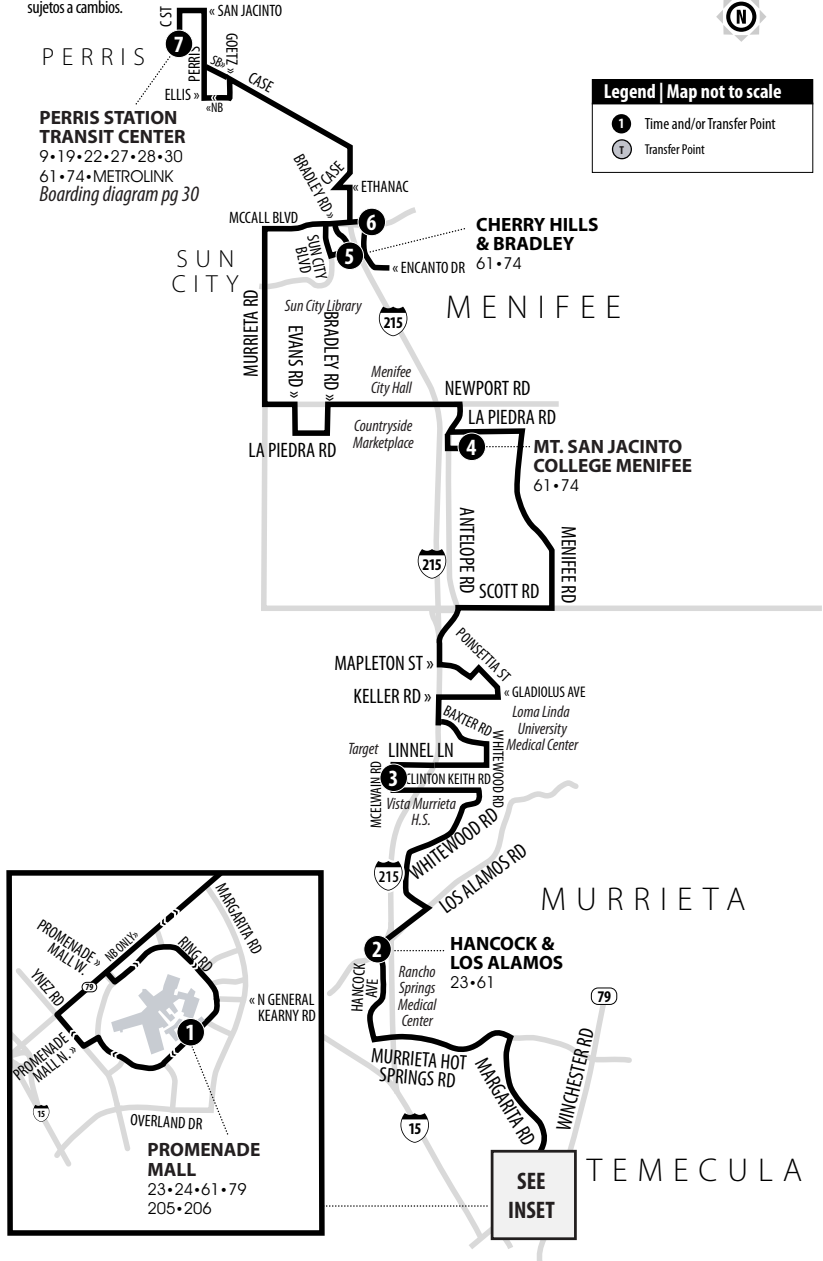

## PERRIS STATION TRANSIT CENTER - SUN CITY - MENIFEE - MURRIETA - TEMECULA

Routing and timetables  
subject to change.  
Rutas y horarios son  
sujetos a cambios.

**Legend | Map not to scale**

- 1** Time and/or Transfer Point
- T** Transfer Point

## SOUTHBOUND TO TEMECULA (PROMENADE MALL) | WEEKDAYS &amp; WEEKENDS

A.M. times are in PLAIN, P.M. times are in BOLD | Times are approximate

PERRIS STATION TRANSIT CENTER	ENCANTO & MCCALL	CHERRY HILLS & BRADLEY	MT. SAN JACINTO COLLEGE MENIFEE	MCELWAIN AT SUPER TARGET	HANCOCK & LOS ALAMOS	PROMENADE MALL
7	6	5	4	3	2	1
7:34	7:52	8:00	8:25	8:47	8:58	9:16
8:52	9:11	9:19	9:45	10:07	10:19	10:40
10:07	10:26	10:34	11:00	11:22	11:34	11:55
11:24	11:43	11:51	<b>12:17</b>	<b>12:39</b>	<b>12:50</b>	<b>1:11</b>
<b>12:49</b>	<b>1:08</b>	<b>1:16</b>	<b>1:42</b>	<b>2:04</b>	<b>2:15</b>	<b>2:36</b>
<b>2:03</b>	<b>2:22</b>	<b>2:30</b>	<b>2:56</b>	<b>3:18</b>	<b>3:29</b>	<b>3:50</b>
<b>3:23</b>	<b>3:42</b>	<b>3:50</b>	<b>4:16</b>	<b>4:37</b>	<b>4:48</b>	<b>5:09</b>
<b>5:07</b>	<b>5:26</b>	<b>5:34</b>	<b>6:00</b>	<b>6:21</b>	<b>6:32</b>	<b>6:53</b>