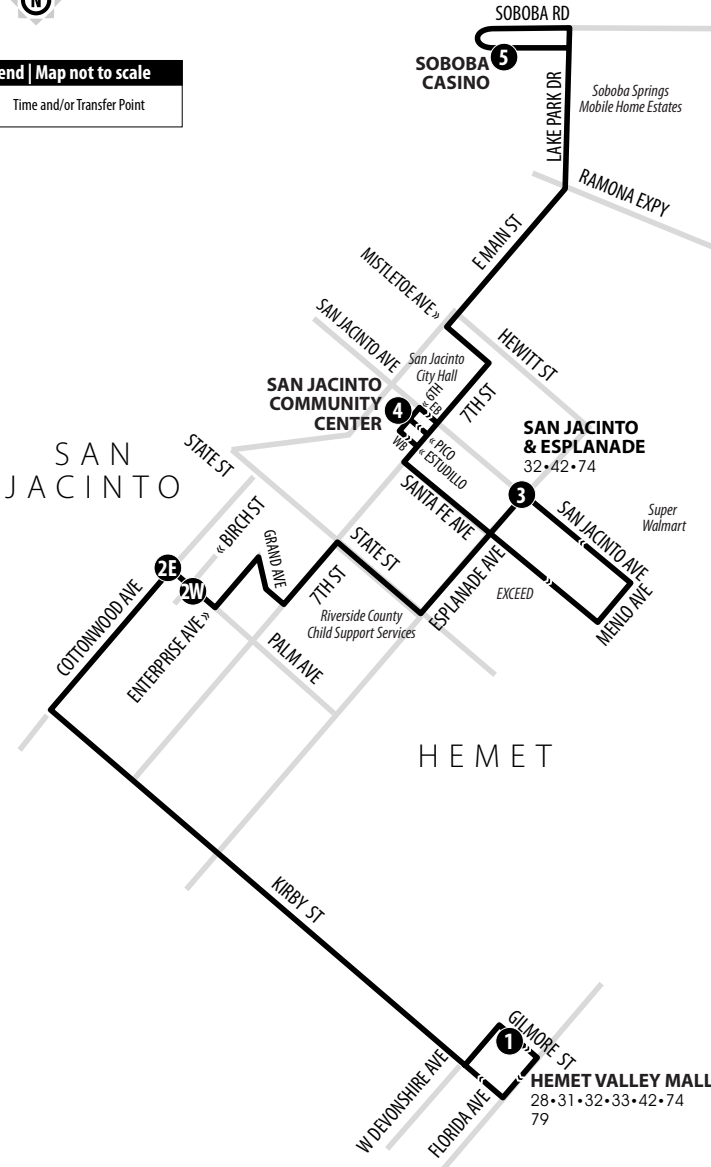

42

HEMET VALLEY MALL - SAN JACINTO - SOBOBA CASINO

Routing and timetables
subject to change.
Rutas y horarios son
sujetos a cambios.

Legend | Map not to scale

1 Time and/or Transfer Point

42**EASTBOUND TO SOBOBA CASINO | WEEKDAYS & WEEKENDS**

A.M. times are in PLAIN, P.M. times are in BOLD | Times are approximate

HEMET VALLEY MALL	PALM & COTTONWOOD	SAN JACINTO & ESPLANADE	SAN JACINTO COMMUNITY CENTER	SOBOBA CASINO
1	2E	3	4	5
8:25	8:37	8:50	8:55	9:07
10:04	10:17	10:31	10:37	10:49
12:01	12:14	12:28	12:34	12:47
1:40	1:53	2:08	2:13	2:25
3:33	3:46	3:59	4:04	4:16
5:16	5:28	5:41	5:46	5:58

42**WESTBOUND TO HEMET VALLEY MALL | WEEKDAYS & WEEKENDS**

A.M. times are in PLAIN, P.M. times are in BOLD | Times are approximate

SOBOBA CASINO	SAN JACINTO COMMUNITY CENTER	SAN JACINTO & ESPLANADE	PALM & BIRCH	HEMET VALLEY MALL
5	4	3	2W	1
9:17	9:25	9:35	9:43	9:56
10:56	11:04	11:14	11:22	11:35
12:53	1:01	1:11	1:19	1:32
2:31	2:39	2:49	2:57	3:10
4:26	4:34	4:44	4:52	5:06
6:08	6:16	6:26	6:34	6:48