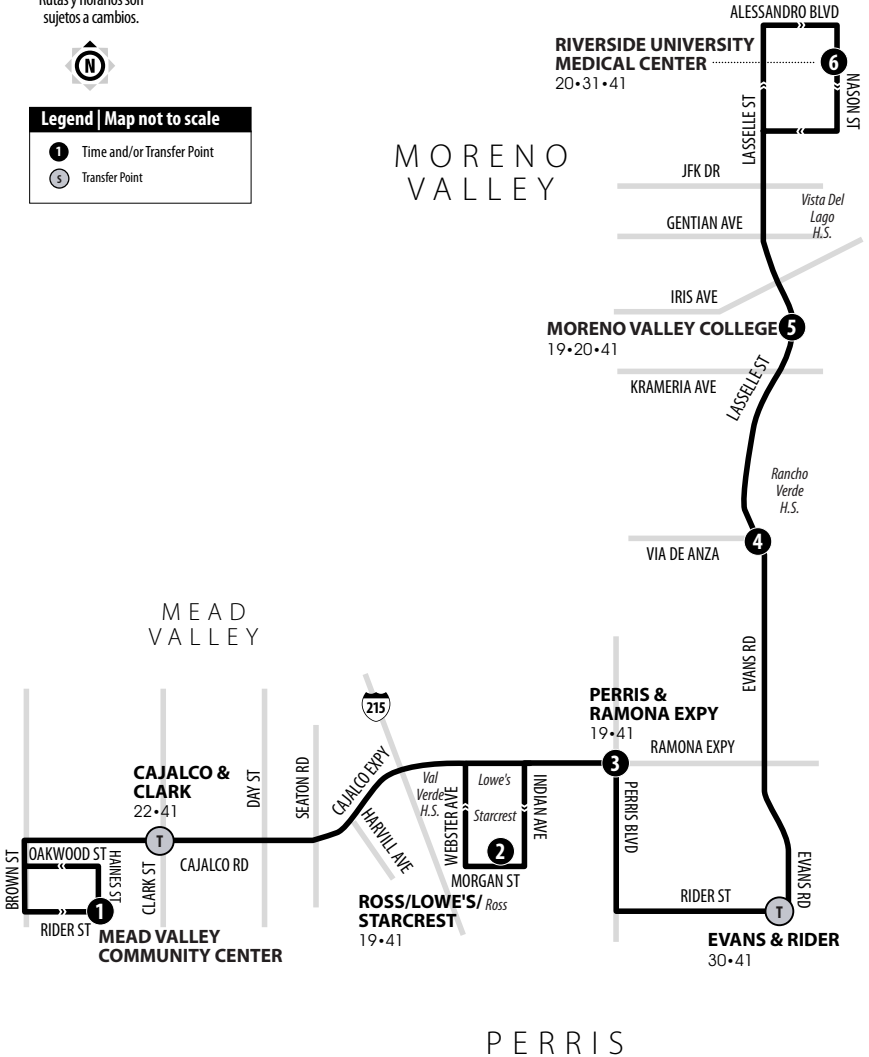

## MEAD VALLEY COMMUNITY CENTER - MORENO VALLEY COLLEGE - RUMC

Routing and timetables  
subject to change.  
Rutas y horarios son  
sujetos a cambios.

### Legend | Map not to scale

- 1** Time and/or Transfer Point
- 5** Transfer Point

**41****EASTBOUND TO RIVERSIDE UNIVERSITY MEDICAL CENTER | WEEKDAYS & WEEKENDS**

A.M. times are in PLAIN, P.M. times are in BOLD | Times are approximate

MEAD VALLEY COMMUNITY CENTER	ROSS / LOWE'S / STARCREST	PERRIS & RAMONA EXPY	LASSELLE & VIA DE ANZA	MORENO VALLEY COLLEGE	RIVERSIDE UNIVERSITY MEDICAL CENTER
1	2	3	4	5	6
6:55	7:08	7:13	7:23	7:27	7:38
8:41	8:54	8:59	9:09	9:13	9:24
10:27	10:40	10:45	10:55	10:59	11:10
<b>12:13</b>	<b>12:26</b>	<b>12:31</b>	<b>12:41</b>	<b>12:45</b>	<b>12:56</b>
<b>1:59</b>	<b>2:12</b>	<b>2:17</b>	<b>2:27</b>	<b>2:31</b>	<b>2:42</b>
<b>3:45</b>	<b>3:58</b>	<b>4:03</b>	<b>4:13</b>	<b>4:17</b>	<b>4:28</b>
<b>5:31</b>	<b>5:44</b>	<b>5:49</b>	<b>5:59</b>	<b>6:03</b>	<b>6:14</b>

**41****WESTBOUND TO MEAD VALLEY COMMUNITY CENTER | WEEKDAYS & WEEKENDS**

A.M. times are in PLAIN, P.M. times are in BOLD | Times are approximate

RIVERSIDE UNIVERSITY MEDICAL CENTER	MORENO VALLEY COLLEGE	LASSELLE & VIA DE ANZA	PERRIS & RAMONA EXPY	ROSS / LOWE'S / STARCREST	MEAD VALLEY COMMUNITY CENTER
6	5	4	3	2	1
7:48	7:57	8:02	8:15	8:18	8:31
9:34	9:43	9:48	10:01	10:04	10:17
11:20	11:29	11:34	11:47	11:50	<b>12:03</b>
<b>1:06</b>	<b>1:15</b>	<b>1:20</b>	<b>1:33</b>	<b>1:36</b>	<b>1:49</b>
<b>2:52</b>	<b>3:01</b>	<b>3:06</b>	<b>3:19</b>	<b>3:22</b>	<b>3:35</b>
<b>4:38</b>	<b>4:47</b>	<b>4:52</b>	<b>5:05</b>	<b>5:08</b>	<b>5:21</b>
<b>6:24</b>	<b>6:33</b>	<b>6:38</b>	<b>6:51</b>	<b>6:54</b>	<b>7:07</b>