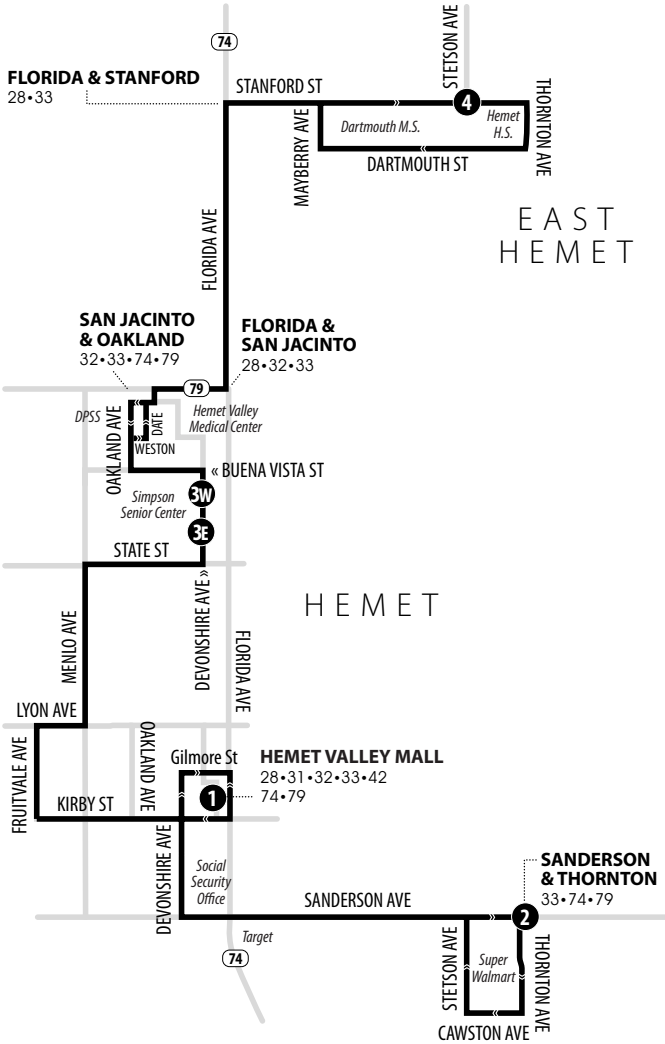

33

HEMET VALLEY MALL - SANDERSON & THORNTON - STANFORD & STETSON

Routing and timetables
subject to change.
Rutas y horarios son
sujetos a cambios.

Legend | Map not to scale

- 1 Time and/or Transfer Point

33**EASTBOUND TO STANFORD & STETSON | WEEKDAYS & WEEKENDS**

A.M. times are in PLAIN, P.M. times are in BOLD | Times are approximate

HEMET VALLEY MALL	DEVONSHIRE & CARMALITA	STANFORD & STETSON
1	3E	4
9:12	9:24	9:39
11:16	11:28	11:44
1:02	1:14	1:30
2:56	3:08	3:23
4:37	4:49	5:04
6:25	6:37	6:52

33**WESTBOUND TO HEMET VALLEY MALL AND SANDERSON & THORNTON | WEEKDAYS & WEEKENDS**

A.M. times are in PLAIN, P.M. times are in BOLD | Times are approximate

STANFORD & STETSON	DEVONSHIRE & JUANITA	HEMET VALLEY MALL	THORNTON & SANDERSON	HEMET VALLEY MALL
4	3W	1	2	1
8:10	8:26	8:39	8:51	9:05
9:44	10:02	10:15	10:29	10:46
11:50	12:08	12:21	12:35	12:52
1:48	2:06	2:19	2:33	2:48
3:28	3:46	3:59	4:12	4:27
5:09	5:26	5:39	5:52	6:07