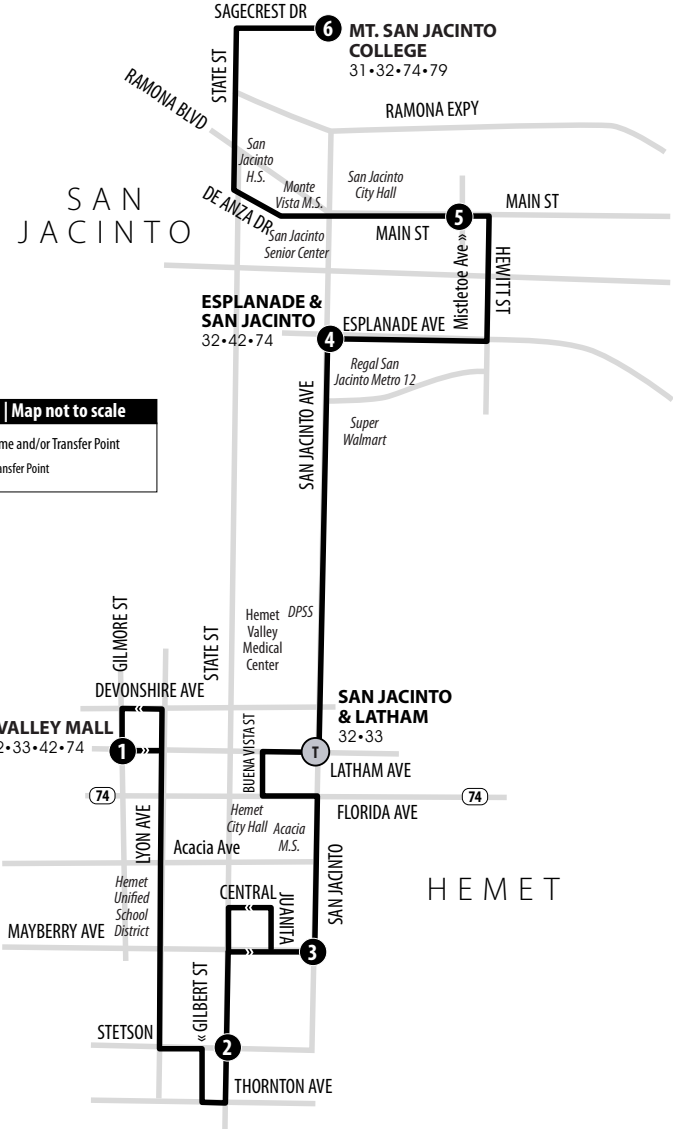

## HEMET VALLEY MALL - MT. SAN JACINTO COLLEGE

Routing and timetables subject to change.  
Rutas y horarios son sujetos a cambios.

SAN JACINTO

**Legend | Map not to scale**

- 1** Time and/or Transfer Point
- T** Transfer Point

## NORTHBOUND TO MT. SAN JACINTO COLLEGE | WEEKDAYS &amp; WEEKENDS

A.M. times are in PLAIN, P.M. times are in BOLD | Times are approximate

HEMET VALLEY MALL	STATE & STETSON	SAN JACINTO & MAYBERRY	ESPLANADE & SAN JACINTO	MAIN & MISTLETOE	MT. SAN JACINTO COLLEGE SAN JACINTO
1	2	3	4	5	6
7:15	7:28	7:34	7:47	7:52	8:04
8:22	8:36	8:42	8:55	9:00	9:13
9:19	9:33	9:39	9:53	9:58	10:11
10:27	10:41	10:47	11:01	11:06	11:19
11:28	11:42	11:48	<b>12:02</b>	<b>12:08</b>	<b>12:21</b>
<b>12:37</b>	<b>12:51</b>	<b>12:57</b>	<b>1:11</b>	<b>1:17</b>	<b>1:29</b>
<b>1:38</b>	<b>1:52</b>	<b>1:58</b>	<b>2:14</b>	<b>2:20</b>	<b>2:32</b>
<b>2:49</b>	<b>3:03</b>	<b>3:09</b>	<b>3:25</b>	<b>3:31</b>	<b>3:43</b>
<b>3:44</b>	<b>3:58</b>	<b>4:04</b>	<b>4:20</b>	<b>4:26</b>	<b>4:38</b>
<b>5:02</b>	<b>5:14</b>	<b>5:19</b>	<b>5:33</b>	<b>5:38</b>	<b>5:50</b>
<b>5:56</b>	<b>6:08</b>	<b>6:13</b>	<b>6:27</b>	<b>6:32</b>	<b>6:44</b>