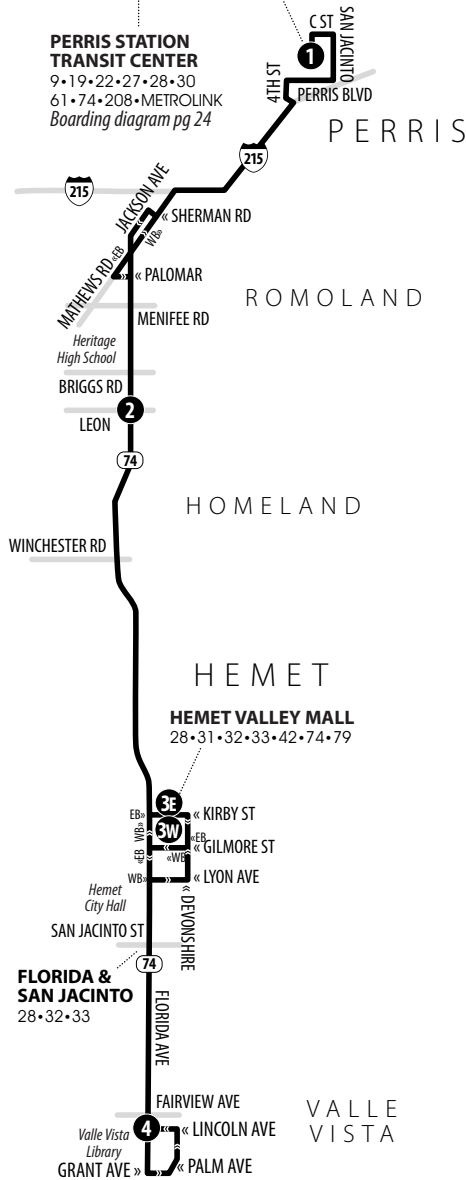

Routing and timetables
subject to change.
Rutas y horarios son
sujetos a cambios.

Legend | Map not to scale

- 1 Time and/or Transfer Point

28

Eastbound to Hemet - Lincoln & Florida | Weekdays & Weekends

A.M. times are in PLAIN, **P.M. times are in BOLD** | Times are approximate

* Trip will end at Florida Ave & State St bus stop at 12:13 a.m.

Perris Station Transit Center	Hwy 74 & Leon	Kirby & Latham	Lincoln & Florida
1	2	3E	4
6:25	6:43	6:57	7:21
6:59	7:17	7:33	7:57
7:43	8:01	8:17	8:41
8:30	8:50	9:07	9:34
9:05	9:25	9:42	10:12
9:43	10:03	10:22	10:52
10:28	10:50	11:09	11:39
11:11	11:33	11:52	12:22
11:49	12:12	12:32	1:02
12:34	12:57	1:17	1:47
1:16	1:39	1:59	2:29
2:01	2:24	2:44	3:14
2:44	3:07	3:27	3:57
3:29	3:52	4:12	4:42
4:14	4:37	4:57	5:27
5:01	5:24	5:44	6:14
5:43	6:05	6:24	6:51
6:25	6:47	7:06	7:33
7:05	7:26	7:44	8:11
7:57	8:18	8:36	9:03
9:00	9:21	9:38	10:03
9:34	9:55	10:12	10:35
11:37	11:53	12:05*	—

28

Westbound to Perris Station Transit Center | Weekdays & Weekends

A.M. times are in PLAIN, **P.M. times are in BOLD** | Times are approximate

Lincoln & Florida	Hemet Valley Mall	Hwy 74 & Leon	Perris Station Transit Center
4	3W	2	1
—	4:30	4:44	5:01
5:26	5:55	6:11	6:28
6:11	6:41	6:57	7:14
7:00	7:32	7:50	8:07
7:43	8:15	8:33	8:51
8:18	8:50	9:08	9:27
8:56	9:31	9:49	10:08
9:44	10:19	10:38	10:57
10:22	10:57	11:18	11:38
11:05	11:41	12:02	12:22
11:49	12:25	12:46	1:06
12:32	1:08	1:29	1:49
1:15	1:51	2:12	2:32
1:57	2:31	2:52	3:12
2:39	3:13	3:34	3:54
3:29	4:02	4:23	4:43
4:09	4:42	5:02	5:22
4:52	5:25	5:45	6:05
5:45	6:17	6:36	6:54
6:25	6:55	7:14	7:31
7:43	8:13	8:32	8:49
8:21	8:50	9:07	9:24