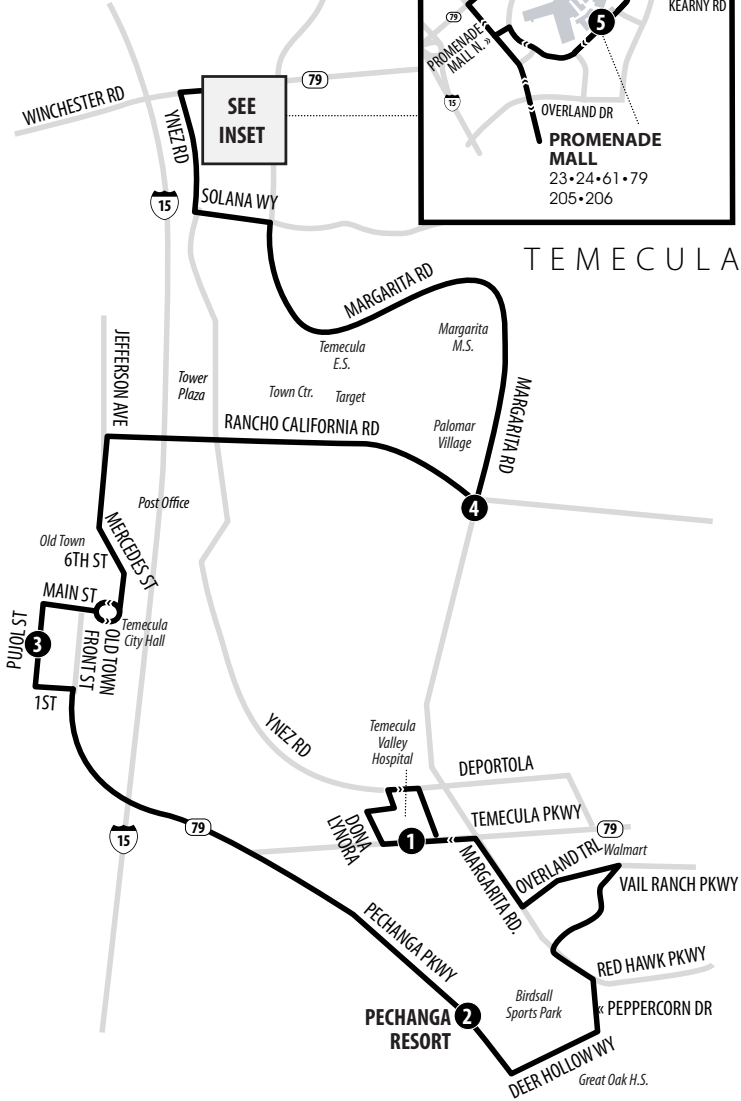

## PROMENADE MALL - PECHANGA RESORT - TEMECULA VALLEY HOSPITAL

Routing and timetables  
subject to change.  
Rutas y horarios son  
sujetos a cambios.

### Legend | Map not to scale

- 1** Time and/or Transfer Point
- 2** Transfer Point

## NORTHBOUND TO PROMENADE MALL | WEEKDAYS &amp; WEEKENDS

A.M. times are in PLAIN, P.M. times are in BOLD | Times are approximate

TEMECULA VALLEY HOSPITAL	PECHANGA RESORT	PUJOL & MAIN	MARGARITA & RANCHO CALIFORNIA	PROMENADE MALL
1	2	3	4	5
7:40	8:06	8:18	8:33	8:46
8:48	9:14	9:28	9:43	9:56
9:52	10:18	10:31	10:46	11:01
11:05	11:34	11:47	<b>12:02</b>	<b>12:17</b>
<b>12:19</b>	<b>12:48</b>	<b>1:01</b>	<b>1:16</b>	<b>1:31</b>
<b>1:23</b>	<b>1:52</b>	<b>2:05</b>	<b>2:21</b>	<b>2:36</b>
<b>2:33</b>	<b>3:02</b>	<b>3:15</b>	<b>3:31</b>	<b>3:46</b>
<b>3:45</b>	<b>4:14</b>	<b>4:27</b>	<b>4:43</b>	<b>4:56</b>
<b>4:55</b>	<b>5:24</b>	<b>5:37</b>	<b>5:49</b>	<b>6:00</b>
<b>6:10</b>	<b>6:39</b>	<b>6:52</b>	<b>7:04</b>	<b>7:13</b>

## SOUTHBOUND TO TEMECULA VALLEY HOSPITAL | WEEKDAYS &amp; WEEKENDS

A.M. times are in PLAIN, P.M. times are in BOLD | Times are approximate

PROMENADE MALL	MARGARITA & RANCHO CALIFORNIA	PUJOL & MAIN	PECHANGA RESORT	TEMECULA VALLEY HOSPITAL
5	4	3	2	1
7:49	8:00	8:11	8:21	8:38
8:41	8:56	9:11	9:24	9:42
9:54	10:09	10:26	10:39	10:57
11:05	11:21	11:40	11:53	<b>12:11</b>
<b>12:12</b>	<b>12:28</b>	<b>12:44</b>	<b>12:57</b>	<b>1:15</b>
<b>1:19</b>	<b>1:36</b>	<b>1:52</b>	<b>2:05</b>	<b>2:23</b>
<b>2:32</b>	<b>2:49</b>	<b>3:04</b>	<b>3:17</b>	<b>3:35</b>
<b>3:43</b>	<b>4:00</b>	<b>4:15</b>	<b>4:28</b>	<b>4:45</b>
<b>4:58</b>	<b>5:15</b>	<b>5:30</b>	<b>5:43</b>	<b>6:00</b>
<b>6:12</b>	<b>6:29</b>	<b>6:44</b>	<b>6:57</b>	<b>7:14</b>