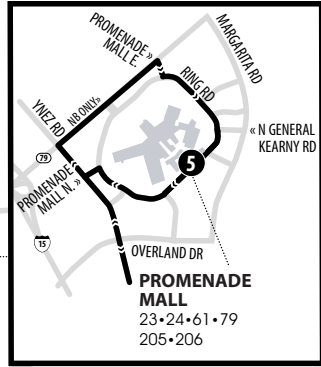

## PROMENADE MALL - PECHANGA RESORT - TEMECULA VALLEY HOSPITAL

Routing and timetables  
subject to change.  
Rutas y horarios son  
sujetos a cambios.

### Legend | Map not to scale

- 1** Time and/or Transfer Point
- 2** Transfer Point

## NORTHBOUND TO PROMENADE MALL | WEEKDAYS &amp; WEEKENDS

A.M. times are in PLAIN, P.M. times are in BOLD | Times are approximate

TEMECULA VALLEY HOSPITAL	PECHANGA RESORT	PUJOL & MAIN	MARGARITA & RANCHO CALIFORNIA	PROMENADE MALL
1	2	3	4	5
7:40	8:06	8:18	8:33	8:46
8:48	9:14	9:28	9:43	9:56
9:52	10:18	10:31	10:46	11:01
11:05	11:34	11:47	<b>12:02</b>	<b>12:17</b>
<b>12:19</b>	<b>12:48</b>	<b>1:01</b>	<b>1:16</b>	<b>1:31</b>
<b>1:23</b>	<b>1:52</b>	<b>2:05</b>	<b>2:21</b>	<b>2:36</b>
<b>2:33</b>	<b>3:02</b>	<b>3:15</b>	<b>3:31</b>	<b>3:46</b>
<b>3:45</b>	<b>4:14</b>	<b>4:27</b>	<b>4:43</b>	<b>4:56</b>
<b>4:55</b>	<b>5:24</b>	<b>5:37</b>	<b>5:49</b>	<b>6:00</b>
<b>6:10</b>	<b>6:39</b>	<b>6:52</b>	<b>7:04</b>	<b>7:13</b>

## SOUTHBOUND TO TEMECULA VALLEY HOSPITAL | WEEKDAYS &amp; WEEKENDS

A.M. times are in PLAIN, P.M. times are in BOLD | Times are approximate

PROMENADE MALL	MARGARITA & RANCHO CALIFORNIA	PUJOL & MAIN	PECHANGA RESORT	TEMECULA VALLEY HOSPITAL
5	4	3	2	1
7:49	8:00	8:11	8:21	8:38
8:41	8:56	9:11	9:24	9:42
9:54	10:09	10:26	10:39	10:57
11:05	11:21	11:40	11:53	<b>12:11</b>
<b>12:12</b>	<b>12:28</b>	<b>12:44</b>	<b>12:57</b>	<b>1:15</b>
<b>1:19</b>	<b>1:36</b>	<b>1:52</b>	<b>2:05</b>	<b>2:23</b>
<b>2:32</b>	<b>2:49</b>	<b>3:04</b>	<b>3:17</b>	<b>3:35</b>
<b>3:43</b>	<b>4:00</b>	<b>4:15</b>	<b>4:28</b>	<b>4:45</b>
<b>4:58</b>	<b>5:15</b>	<b>5:30</b>	<b>5:43</b>	<b>6:00</b>
<b>6:12</b>	<b>6:29</b>	<b>6:44</b>	<b>6:57</b>	<b>7:14</b>