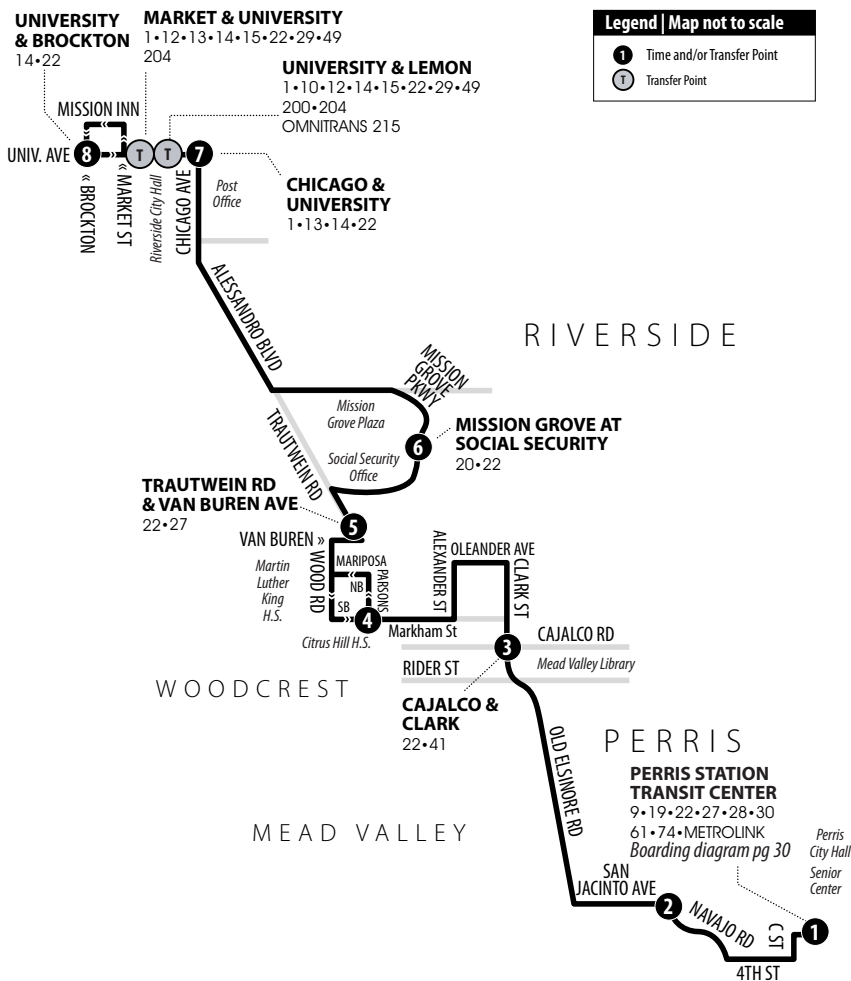

22

DOWNTOWN RIVERSIDE - PERRIS STATION TRANSIT CENTER

Routing and timetables
subject to change.
Rutas y horarios son
sujetos a cambios.

A.M. times are in PLAIN, P.M. times are in BOLD | Times are approximate

PERRIS STATION TRANSIT CENTER	SAN JACINTO & NAVAJO	CLARK & CAJALCO	PARSONS & MARKHAM	TRAUTWEIN & VAN BUREN	MISSION GROVE AT SOCIAL SECURITY	CHICAGO & UNIVERSITY	UNIVERSITY & BROCKTON
1	2	3	4	5	6	7	8
5:46	5:52	6:03	6:15	6:21	6:27	6:41	6:53
6:50	6:56	7:07	7:19	7:25	7:31	7:45	7:57
7:31	7:37	7:48	8:00	8:06	8:12	8:28	8:40
8:38	8:44	8:55	9:07	9:13	9:19	9:35	9:47
9:42	9:48	9:59	10:11	10:17	10:23	10:39	10:51
10:12	10:18	10:29	10:41	10:47	10:53	11:09	11:21
10:42	10:48	10:59	11:11	11:17	11:23	11:39	11:51
11:24	11:30	11:41	11:53	11:59	12:05	12:21	12:34
12:32	12:38	12:49	1:01	1:07	1:13	1:29	1:42
1:34	1:40	1:51	2:03	2:09	2:15	2:31	2:44
2:48	2:54	3:05	3:17	3:23	3:29	3:45	3:58
3:58	4:04	4:15	4:27	4:33	4:39	4:55	5:08
5:07	5:13	5:24	5:36	5:42	5:48	6:03	6:16
6:11	6:17	6:28	6:40	6:46	6:52	7:06	7:19
7:11	7:17	7:28	7:40	7:46	7:52	8:06	8:18

A.M. times are in PLAIN, P.M. times are in BOLD | Times are approximate

UNIVERSITY & BROCKTON	CHICAGO & UNIVERSITY	MISSION GROVE AT SOCIAL SECURITY	TRAUTWEIN & VAN BUREN	MARKHAM & PARSONS	CLARK & CAJALCO	SAN JACINTO & NAVAJO	PERRIS STATION TRANSIT CENTER
8	7	6	5	4	3	2	1
7:03	7:13	7:27	7:33	7:40	7:52	8:03	8:13
8:12	8:22	8:36	8:42	8:49	9:01	9:12	9:22
8:50	9:00	9:15	9:21	9:28	9:40	9:51	10:01
9:57	10:07	10:22	10:29	10:36	10:48	10:59	11:09
11:03	11:13	11:28	11:35	11:42	11:54	12:05	12:15
12:12	12:22	12:37	12:44	12:51	1:03	1:14	1:24
1:11	1:21	1:36	1:43	1:50	2:02	2:13	2:23
2:01	2:11	2:27	2:34	2:41	2:53	3:04	3:14
2:29	2:39	2:55	3:02	3:09	3:21	3:32	3:42
2:56	3:06	3:22	3:29	3:36	3:48	3:59	4:09
3:31	3:41	3:57	4:04	4:11	4:23	4:34	4:44
4:16	4:26	4:42	4:49	4:56	5:08	5:18	5:28
4:49	4:59	5:15	5:22	5:29	5:41	5:51	6:01
5:37	5:47	6:02	6:08	6:15	6:27	6:37	6:47
6:40	6:50	7:05	7:11	7:18	7:30	7:40	7:50