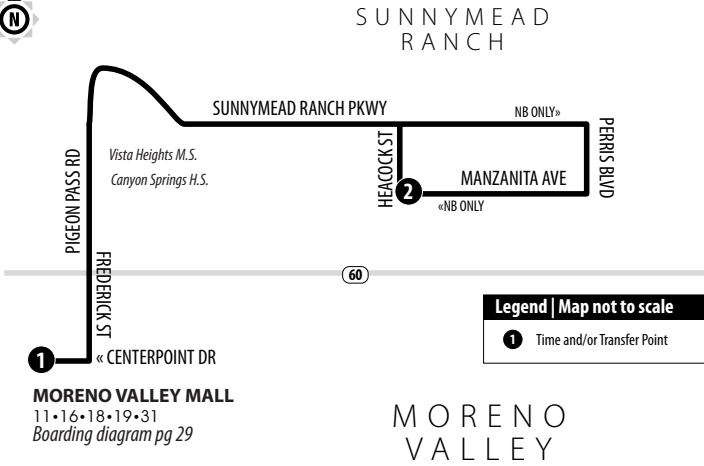

# 18

## SUNNYMEAD RANCH - MORENO VALLEY MALL

Routing and timetables  
subject to change.  
Rutas y horarios son  
sujetos a cambios.

A.M. times are in PLAIN, P.M. times are in BOLD | Times are approximate

MORENO VALLEY MALL	HEACOCK & MANZANITA	MORENO VALLEY MALL
<b>1</b>	<b>2</b>	<b>1</b>
6:40	7:02	7:19
7:30	7:52	8:09
8:20	8:42	8:59
9:10	9:32	9:50
10:00	10:22	10:40
10:50	11:12	11:30
11:40	<b>12:02</b>	<b>12:20</b>
<b>12:30</b>	<b>12:52</b>	<b>1:10</b>
<b>1:20</b>	<b>1:42</b>	<b>2:00</b>
<b>2:10</b>	<b>2:32</b>	<b>2:50</b>
<b>3:00</b>	<b>3:22</b>	<b>3:40</b>
<b>3:50</b>	<b>4:12</b>	<b>4:30</b>
<b>4:40</b>	<b>5:02</b>	<b>5:19</b>
<b>5:30</b>	<b>5:52</b>	<b>6:09</b>
<b>6:20</b>	<b>6:42</b>	<b>6:59</b>
<b>7:10</b>	<b>7:32</b>	<b>7:49</b>
<b>8:00</b>	<b>8:22</b>	<b>8:39</b>