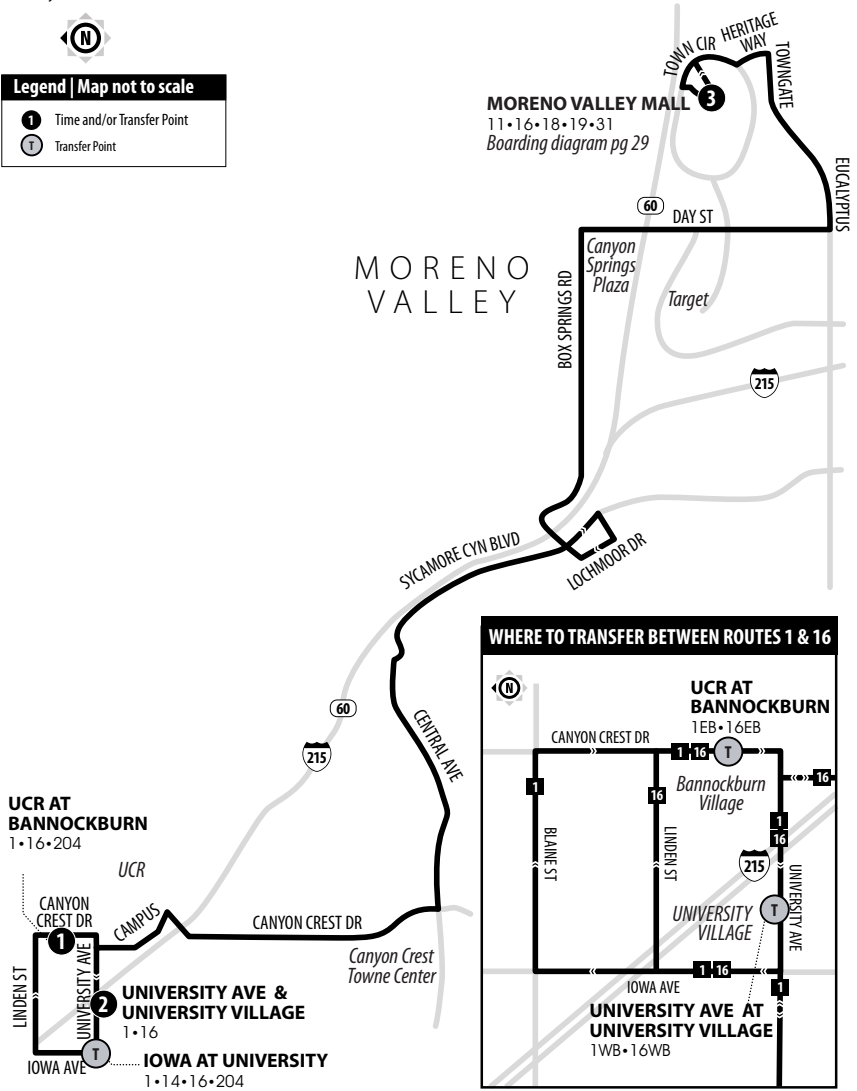

16

MORENO VALLEY MALL TO UCR

Routing and timetables
subject to change.
Rutas y horarios son
sujetos a cambios.

Legend | Map not to scale

- 1** Time and/or Transfer Point
- T** Transfer Point

RIVERSIDE

A.M. times are in PLAIN, P.M. times are in BOLD | Times are approximate

UCR AT BANNOCKBURN	MORENO VALLEY MALL
1	3
7:33	7:59
8:15	8:42
8:58	9:27
9:26	9:57
9:56	10:27
10:11	10:42
10:26	10:57
10:40	11:11
10:55	11:26
11:09	11:40
11:25	11:56
11:41	12:13
11:56	12:28
12:11	12:43
12:25	12:57
12:41	1:13
12:56	1:28
1:11	1:43
1:26	1:58
1:41	2:13
1:56	2:28
2:11	2:43
2:26	2:58
2:42	3:14
2:57	3:29
3:12	3:44
3:27	3:59
3:44	4:16
4:01	4:33
4:16	4:48
4:31	5:03
4:46	5:18
5:01	5:33
5:18	5:50
5:33	6:05
6:03	6:35
6:29	7:01
7:34	8:06
8:37	9:07
10:13	10:39

A.M. times are in PLAIN, P.M. times are in BOLD | Times are approximate

MORENO VALLEY MALL	UNIVERSITY AVE & UNIVERSITY VILLAGE	UCR AT BANNOCKBURN
3	2	1
7:11	7:36	7:44
7:55	8:20	8:28
8:38	9:06	9:14
9:07	9:35	9:43
9:36	10:04	10:12
10:04	10:32	10:40
10:19	10:47	10:55
10:34	11:02	11:10
10:49	11:17	11:25
11:04	11:32	11:40
11:19	11:47	11:55
11:34	12:02	12:10
11:48	12:17	12:25
12:02	12:32	12:40
12:17	12:47	12:55
12:32	1:02	1:10
12:47	1:17	1:25
1:02	1:32	1:40
1:17	1:47	1:55
1:32	2:02	2:10
1:47	2:17	2:25
2:02	2:32	2:40
2:17	2:47	2:55
2:32	3:02	3:10
2:50	3:20	3:28
3:05	3:35	3:43
3:20	3:50	3:58
3:35	4:05	4:13
3:52	4:22	4:30
4:07	4:37	4:45
4:22	4:52	5:00
4:37	5:07	5:15
4:52	5:22	5:30
5:07	5:37	5:45
5:22	5:52	6:00
5:37	6:07	6:15
5:53	6:22	6:30
6:09	6:37	6:45
6:39	7:07	7:15
7:11	7:39	7:47
7:39	8:07	8:15
8:25	8:53	9:01
9:19	9:47	9:55