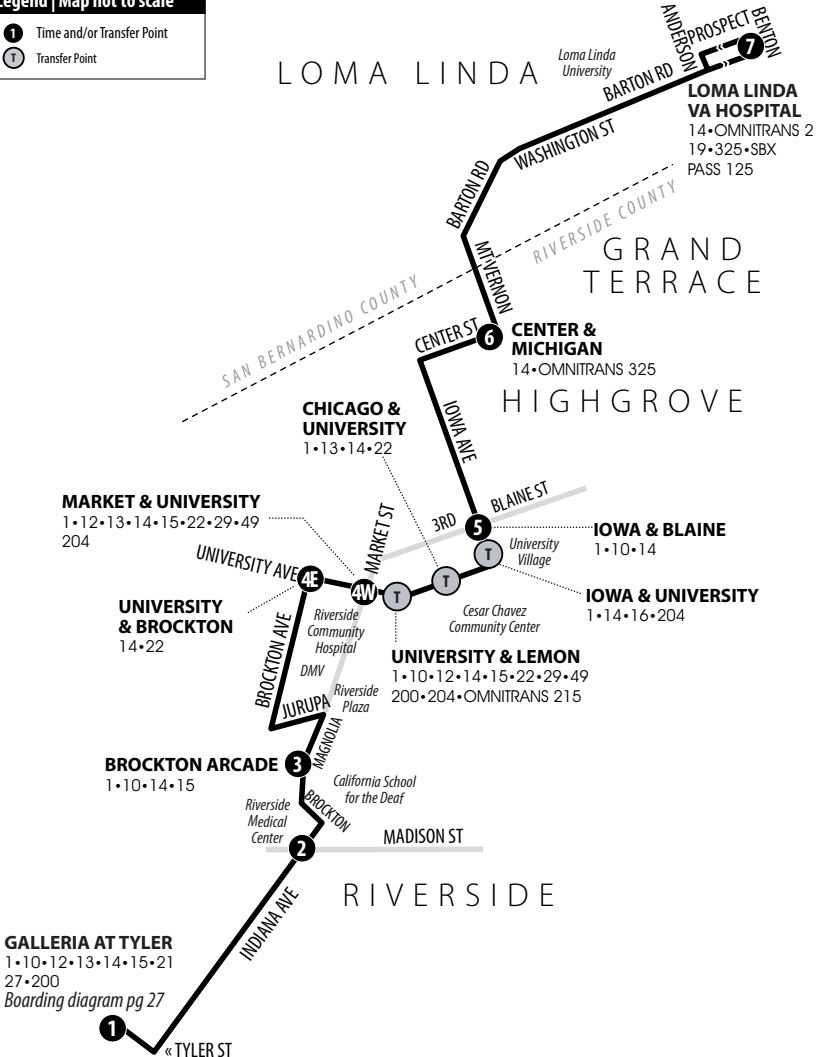

14

GALLERIA AT TYLER - DOWNTOWN RIVERSIDE - LOMA LINDA VA HOSPITAL

Routing and timetables subject to change. Rutas y horarios son sujetos a cambios.

RTA does not serve Mt Vernon Ave or Barton Rd except at Loma Linda hospitals. Omnitrans Route 325 serves Michigan Ave and Barton Rd.

Legend | Map not to scale

- 1** Time and/or Transfer Point
- T** Transfer Point

14

EASTBOUND TO VA HOSPITAL | WEEKDAYS & WEEKENDS

A.M. times are in PLAIN, P.M. times are in BOLD | Times are approximate

* If required, bus will take passengers to the bus stop on Market St far side University Ave.

GALLERIA AT TYLER	INDIANA & MADISON	BROCKTON ARCADE	UNIVERSITY & BROCKTON	IOWA & BLAINE	CENTER & MICHIGAN	LOMA LINDA VA HOSPITAL
1	2	3	4E	5	6	7
—	—	—	7:58	8:11	8:21	8:39
—	—	—	8:54	9:11	9:21	9:39
9:24	9:39	9:44	9:55	10:12	10:22	10:40
10:26	10:41	10:46	10:57	11:14	11:24	11:42
11:26	11:42	11:47	11:58	12:15	12:25	12:43
12:29	12:45	12:50	1:01	1:18	1:28	1:46
1:31	1:48	1:53	2:04	2:21	2:31	2:49
2:36	2:53	2:58	3:09	3:26	3:36	3:54
3:40	3:57	4:02	4:13	4:30	4:40	4:58
4:43	4:58	5:03	5:14	5:31	5:41	5:59
5:46	6:01	6:06	6:17*	—	—	—

14

WESTBOUND TO GALLERIA AT TYLER | WEEKDAYS & WEEKENDS

A.M. times are in PLAIN, P.M. times are in BOLD | Times are approximate

LOMA LINDA VA HOSPITAL	CENTER & MICHIGAN	IOWA & BLAINE	UNIVERSITY & MARKET	BROCKTON ARCADE	INDIANA & MADISON	GALLERIA AT TYLER
7	6	5	4W	3	2	1
—	—	—	8:41	8:53	8:59	9:14
8:58	9:16	9:29	9:40	9:53	9:59	10:16
9:56	10:14	10:27	10:40	10:53	10:59	11:16
10:59	11:17	11:30	11:43	11:56	12:02	12:19
12:01	12:19	12:32	12:45	12:58	1:04	1:21
1:06	1:24	1:37	1:50	2:03	2:09	2:26
2:10	2:28	2:41	2:54	3:07	3:13	3:30
3:13	3:31	3:44	3:57	4:10	4:16	4:33
4:16	4:34	4:47	5:00	5:13	5:19	5:36
5:11	5:29	5:42	5:55	6:08	6:14	6:31