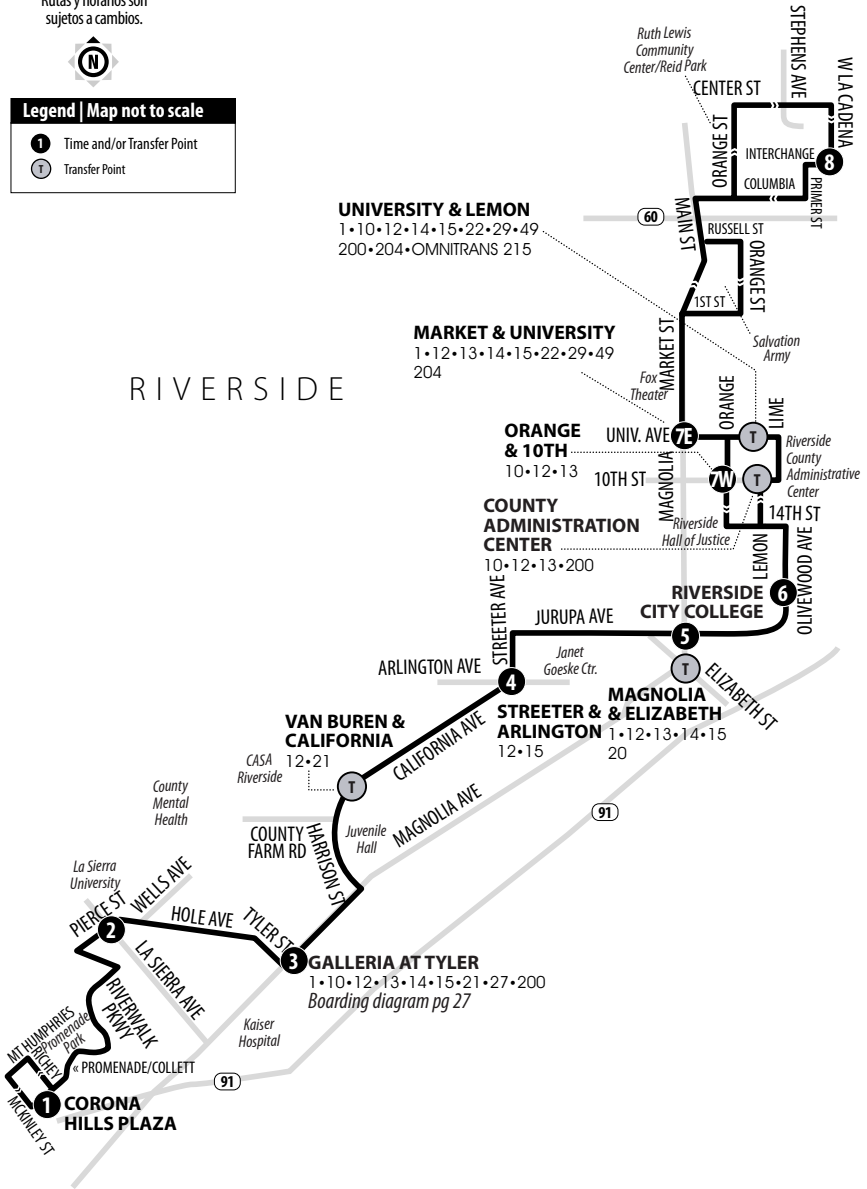

12

LA CADENA & INTERCHANGE - DOWNTOWN RIVERSIDE - CORONA HILLS PLAZA

Routing and timetables subject to change.
Rutas y horarios son sujetos a cambios.

Legend | Map not to scale

- 1** Time and/or Transfer Point
- T** Transfer Point

12

WESTBOUND TO CORONA HILLS PLAZA | WEEKDAYS & WEEKENDS

A.M. times are in PLAIN, P.M. times are in BOLD | Times are approximate

LA CADENA & INTERCHANGE	ORANGE & 10TH	OLIVEWOOD & RCC	JURUPA & MAGNOLIA	STREETER & ARLINGTON	GALLERIA AT TYLER	PIERCE & LA SIERRA	PROMENADE & MCKINLEY
8	7W	6	5	4	3	2	1
7:04	7:17	7:22	7:26	7:34	7:49	7:55	8:12
The 7:04 a.m. trip will start service at the first stop on Orange St north of Columbia Ave at approximately 6:55 a.m.							
7:58	8:13	8:18	8:22	8:32	8:47	8:54	9:11
8:50	9:10	9:15	9:19	9:29	9:46	9:53	10:10
9:50	10:10	10:15	10:19	10:29	10:46	10:53	11:10
10:49	11:08	11:13	11:17	11:29	11:47	11:54	12:12
11:52	12:11	12:16	12:20	12:32	12:50	12:57	1:15
12:52	1:11	1:16	1:20	1:32	1:50	1:57	2:15
1:58	2:15	2:20	2:24	2:36	2:54	3:01	3:19
3:01	3:18	3:23	3:27	3:39	3:57	4:04	4:22
4:01	4:18	4:23	4:27	4:39	4:57	5:05	5:23
5:05	5:22	5:27	5:31	5:43	6:01	6:09	6:27
6:13	6:30	6:35	6:39	6:51	7:09	7:17	7:35
7:13	7:28	7:33	7:37	7:49	8:04	8:12	8:30