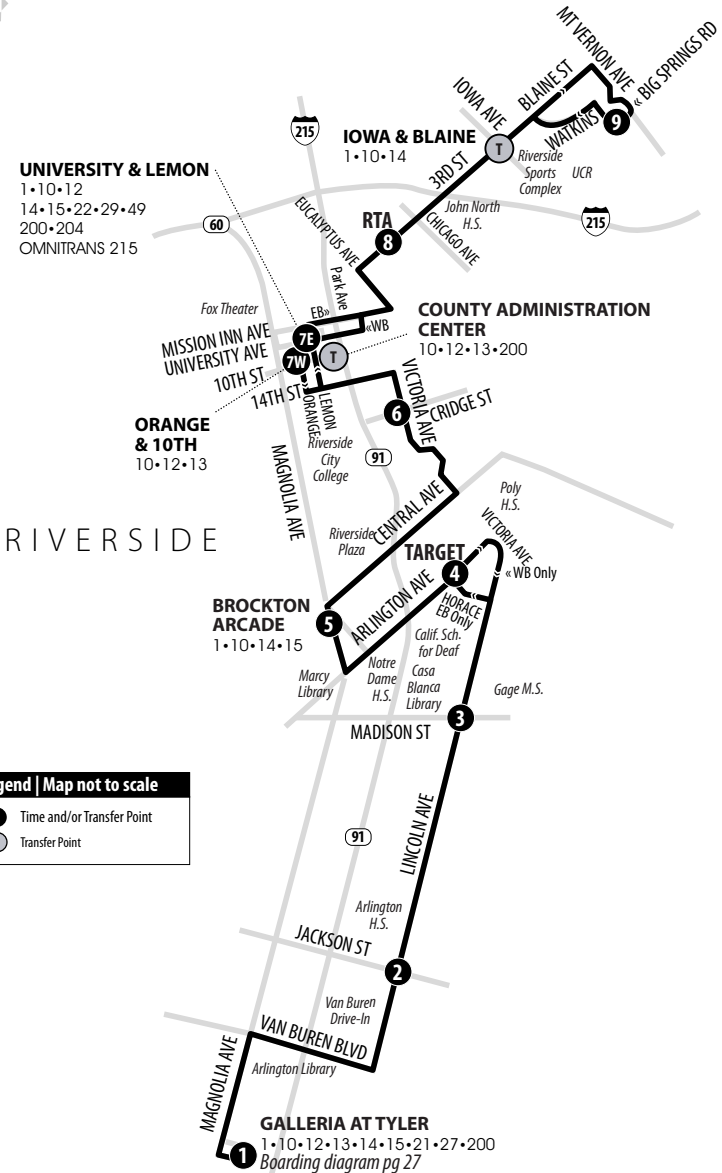

10

BIG SPRINGS & WATKINS - DOWNTOWN RIVERSIDE - GALLERIA AT TYLER

Routing and timetables
subject to change.
Rutas y horarios son
sujetos a cambios.

10

EASTBOUND TO BIG SPRINGS & WATKINS | WEEKDAYS & WEEKENDS

A.M. times are in PLAIN, P.M. times are in BOLD | Times are approximate

GALLERIA AT TYLER	LINCOLN & JACKSON	LINCOLN & MADISON	ARLINGTON AT TARGET	BROCKTON ARCADE	VICTORIA & CRIDGE	LEMON & UNIVERSITY	RTA OFFICES	BIG SPRINGS & WATKINS
1	2	3	4	5	6	7E	8	9
8:03	8:14	8:21	8:28	8:34	8:44	8:52	9:01	9:14
9:34	9:47	9:54	10:02	10:08	10:20	10:28	10:38	10:51
10:56	11:11	11:18	11:26	11:32	11:44	11:52	12:02	12:15
12:29	12:44	12:51	12:59	1:05	1:17	1:25	1:35	1:48
1:55	2:10	2:17	2:24	2:30	2:42	2:50	3:00	3:13
3:26	3:41	3:48	3:55	4:01	4:13	4:21	4:31	4:44
4:51	5:06	5:13	5:20	5:26	5:38	5:46	5:56	6:09
6:26	6:39	6:46	6:53	6:59	7:11	7:19	7:28	7:41

10

WESTBOUND TO GALLERIA AT TYLER | WEEKDAYS & WEEKENDS

A.M. times are in PLAIN, P.M. times are in BOLD | Times are approximate

BIG SPRINGS & WATKINS	RTA OFFICES	ORANGE & 10TH	VICTORIA & CRIDGE	BROCKTON ARCADE	ARLINGTON AT TARGET	LINCOLN & MADISON	LINCOLN & JACKSON	GALLERIA AT TYLER
9	8	7W	6	5	4	3	2	1
8:04	8:13	8:22	8:32	8:43	8:50	8:59	9:05	9:19
9:28	9:37	9:46	9:56	10:08	10:15	10:24	10:31	10:46
11:01	11:10	11:19	11:29	11:41	11:48	11:57	12:04	12:19
12:25	12:34	12:43	12:53	1:05	1:12	1:21	1:28	1:43
1:58	2:07	2:16	2:26	2:38	2:45	2:54	3:01	3:16
3:23	3:32	3:41	3:51	4:03	4:10	4:19	4:26	4:41
4:54	5:03	5:12	5:22	5:34	5:41	5:50	5:56	6:11
6:24	6:33	6:42	6:52	7:02	7:08	7:16	7:22	7:36