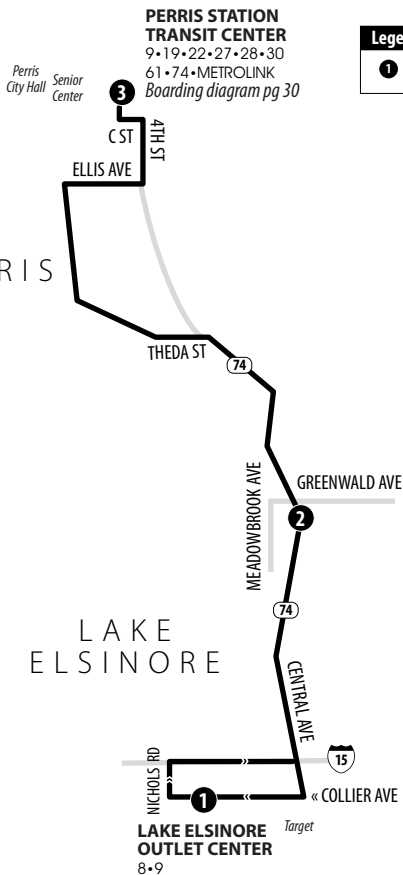

9

PERRIS STATION TRANSIT CENTER - LAKE ELSINORE OUTLET CENTER

Routing and timetables
subject to change.
Rutas y horarios son
sujetos a cambios.

Legend | Map not to scale

1 Time and/or Transfer Point

9

NORTHBOUND TO PERRIS STATION TRANSIT CENTER | WEEKDAYS & WEEKENDS

A.M. times are in PLAIN, P.M. times are in BOLD | Times are approximate

LAKE ELSINORE OUTLET CENTER	HWY. 74 & MEADOWBROOK	PERRIS STATION TRANSIT CENTER
1	2	3
6:38	6:48	7:03
7:50	8:00	8:15
9:26	9:37	9:52
10:36	10:47	11:02
11:45	11:56	12:13
12:46	12:59	1:16
1:59	2:12	2:29
3:11	3:24	3:41
4:21	4:34	4:51
5:36	5:48	6:05
6:37	6:49	7:04

9

SOUTHBOUND TO LAKE ELSINORE OUTLET CENTER | WEEKDAYS & WEEKENDS

A.M. times are in PLAIN, P.M. times are in BOLD | Times are approximate

PERRIS STATION TRANSIT CENTER	HWY. 74 & MEADOWBROOK	LAKE ELSINORE OUTLET CENTER
3	2	1
6:50	7:02	7:13
7:50	8:02	8:13
8:45	8:57	9:08
10:07	10:19	10:31
11:15	11:28	11:40
12:25	12:38	12:50
1:34	1:47	1:59
2:37	2:50	3:02
3:59	4:12	4:24
5:02	5:15	5:27
6:14	6:27	6:39