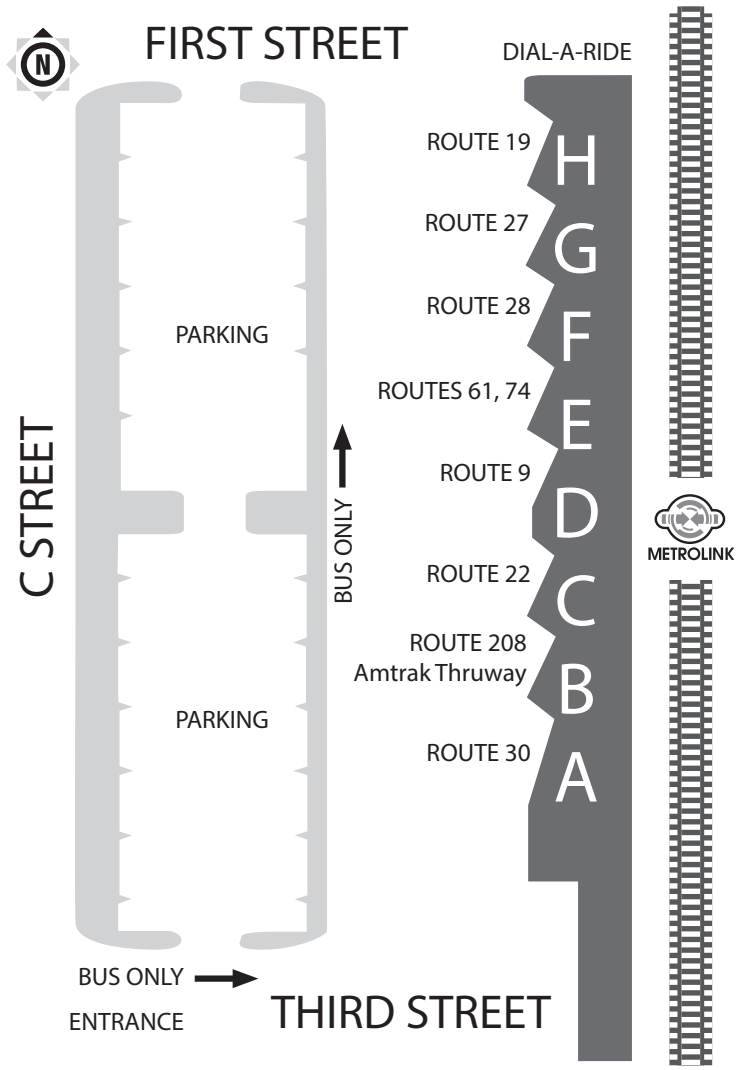

Perris Station Transit Center

BOARDING DIAGRAM

For route and schedule information call

(951) 565-5002

or visit RiversideTransit.com