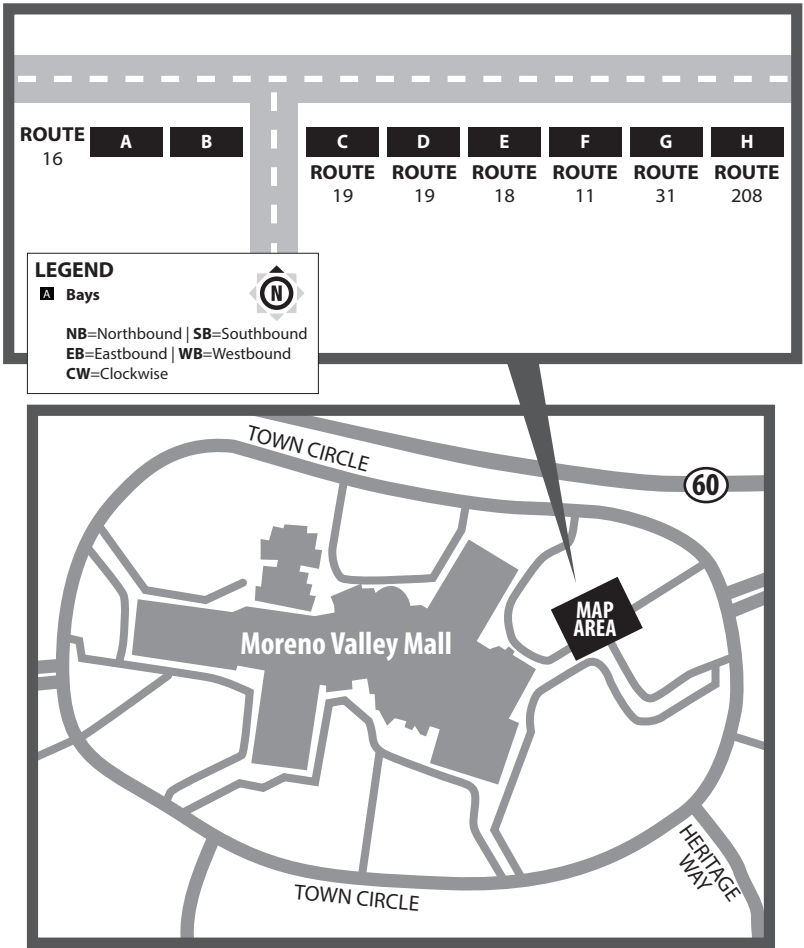

Moreno Valley Mall Transit Center

BOARDING DIAGRAM

For route and schedule information call

(951) 565-5002

or visit RiversideTransit.com