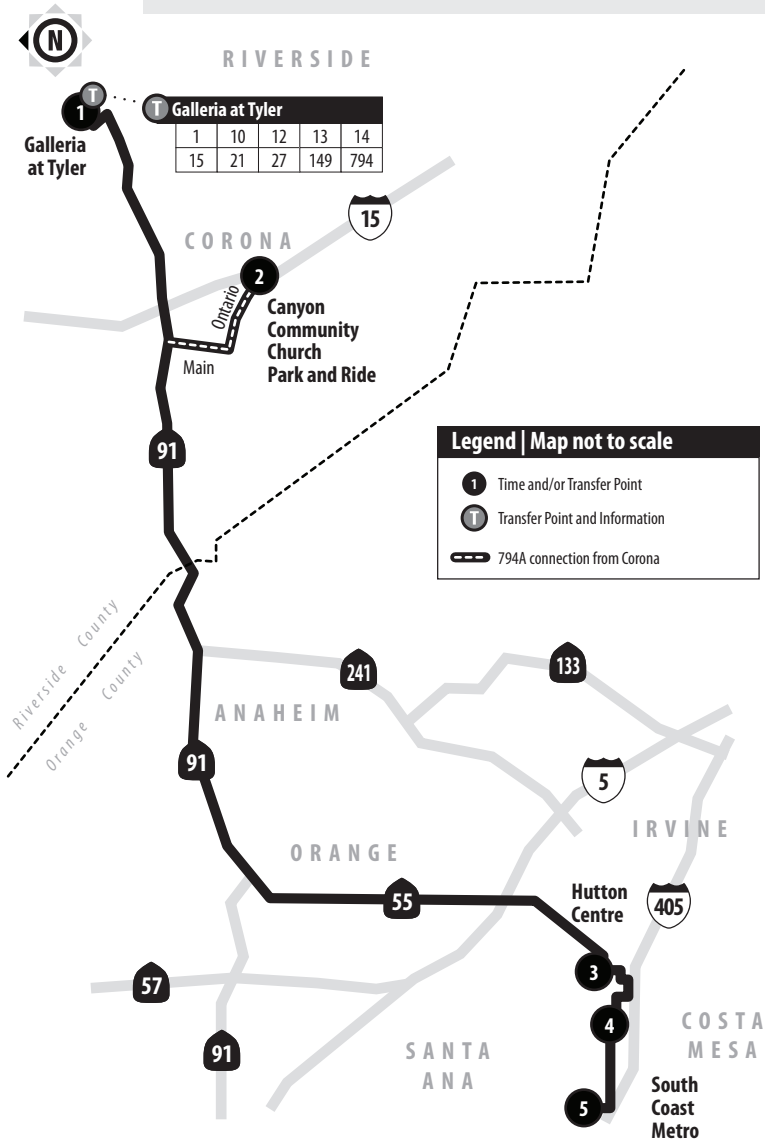

## Galleria at Tyler or Canyon Community Church - South Coast Metro

# \$3.75 EACH WAY

Routing and timetables subject to change.

**Route operated by OCTA. Also serving:** Canyon Community Church Park and Ride and Hutton Centre. **Runs Weekdays only. No service on the following holidays:** New Year's Day, Memorial Day, Independence Day, Labor Day, Thanksgiving Day, and Christmas Day.

**794 Express WESTBOUND Weekdays**

| Galleria at Tyler | Canyon Community Church | MacArthur Blvd & S. Main St | Sunflower Ave & Plaza Dr | Hyland Ave & Scenic Ave |
|-------------------|-------------------------|-----------------------------|--------------------------|-------------------------|
| 1                 | 2                       | 3                           | 4                        | 5                       |
| 5:08              | —                       | 5:53                        | 6:02                     | 6:14                    |
| —                 | 5:40                    | 6:23                        | 6:30                     | 6:44                    |
| 5:42              | —                       | 6:33                        | 6:40                     | 6:56                    |
| 5:59              | —                       | 7:03                        | 7:10                     | 7:26                    |
| —                 | 6:28                    | 7:28                        | 7:35                     | 7:51                    |
| 6:22              | —                       | 7:33                        | 7:40                     | 7:56                    |
| 7:10              | —                       | 8:06                        | 8:13                     | 8:29                    |
| 7:42              | —                       | 8:38                        | 8:45                     | 9:01                    |