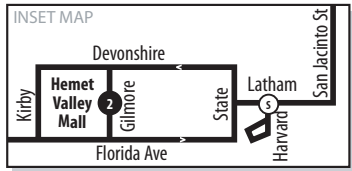

**Legend | Maps not to scale**

- 1** Time and/or Transfer Point
- T** Transfer Point and Information
- S** Additional Stops

<b>T Promenade Mall @ P.F. Chang's</b>			
55	57	79	202
208	217		

<b>T Escondido Transit Center</b>		
NCTD	MTS	The Sprinter

**S** Escondido City Hall  
**5** Escondido Transit Center

MURRIETA

TEMECULA

ESCONDIDO

**217****Weekdays | Southbound to Temecula and Escondido Transit Center**A.M. times are in PLAIN, **P.M. times are in BOLD** | Times are approximate

Esplanade & San Jacinto	Hemet Valley Mall	Promenade Mall	Equity Dr & Ynez (Harveston Park)	Escondido Transit Ctr.
<b>1</b>	<b>2</b>	<b>3</b>	<b>4</b>	<b>5</b>
4:15	4:27	5:12	5:17	6:02
4:35	4:47	5:32	5:37	6:22
4:55	5:07	5:52	5:57	6:42
5:15	5:27	6:12	6:17	7:02
<b>3:13</b>	<b>3:25</b>	<b>4:10</b>	<b>4:15</b>	<b>5:00</b>
<b>3:53</b>	<b>4:05</b>	<b>4:50</b>	<b>4:55</b>	<b>5:40</b>
<b>4:13</b>	<b>4:25</b>	<b>5:10</b>	<b>5:15</b>	<b>6:00</b>
<b>4:48</b>	<b>5:00</b>	<b>5:45</b>	<b>5:50</b>	<b>6:35</b>

**217****Weekdays | Northbound to San Jacinto and Hemet**A.M. times are in PLAIN, **P.M. times are in BOLD** | Times are approximate

Escondido Transit Ctr.	Equity Dr & Ynez (Harveston Park)	Promenade Mall	Hemet Valley Mall	Esplanade & San Jacinto
<b>5</b>	<b>4</b>	<b>3</b>	<b>2</b>	<b>1</b>
6:12	6:57	7:02	7:47	7:59
6:32	7:17	7:22	8:07	8:19
6:52	7:37	7:42	8:27	8:39
7:12	7:57	8:02	8:47	8:59
<b>5:10</b>	<b>5:55</b>	<b>6:00</b>	<b>6:45</b>	<b>6:57</b>
<b>5:50</b>	<b>6:35</b>	<b>6:40</b>	<b>7:25</b>	<b>7:37</b>
<b>6:10</b>	<b>6:55</b>	<b>7:00</b>	<b>7:45</b>	<b>7:57</b>
<b>6:45</b>	<b>7:30</b>	<b>7:35</b>	<b>8:20</b>	<b>8:32</b>