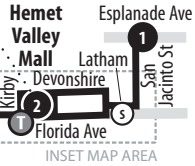

**Legend | Maps not to scale**

- 1** Time and/or Transfer Point
- T** Transfer Point and Information
- S** Additional Stops

<b>T Promenade Mall @ P.F. Chang's</b>			
55	57	79	202
208	217		

<b>T Escondido Transit Center</b>		
NCTD	MTS	The Sprinter

**S** Escondido City Hall  
**5** Escondido Transit Center

MURRIETA

TEMECULA

ESCONDIDO

**217****Weekdays | Southbound to Temecula and Escondido Transit Center**A.M. times are in PLAIN, **P.M. times are in BOLD** | Times are approximate

Esplanade & San Jacinto	Hemet Valley Mall	Promenade Mall	Equity Dr & Ynez (Harveston Park)	Escondido Transit Ctr.
<b>1</b>	<b>2</b>	<b>3</b>	<b>4</b>	<b>5</b>
4:15	4:27	5:12	5:17	6:02
4:35	4:47	5:32	5:37	6:22
4:55	5:07	5:52	5:57	6:42
5:15	5:27	6:12	6:17	7:02
<b>3:13</b>	<b>3:25</b>	<b>4:10</b>	<b>4:15</b>	<b>5:00</b>
<b>3:53</b>	<b>4:05</b>	<b>4:50</b>	<b>4:55</b>	<b>5:40</b>
<b>4:13</b>	<b>4:25</b>	<b>5:10</b>	<b>5:15</b>	<b>6:00</b>
<b>4:48</b>	<b>5:00</b>	<b>5:45</b>	<b>5:50</b>	<b>6:35</b>

**217****Weekdays | Northbound to San Jacinto and Hemet**A.M. times are in PLAIN, **P.M. times are in BOLD** | Times are approximate

Escondido Transit Ctr.	Equity Dr & Ynez (Harveston Park)	Promenade Mall	Hemet Valley Mall	Esplanade & San Jacinto
<b>5</b>	<b>4</b>	<b>3</b>	<b>2</b>	<b>1</b>
6:12	6:57	7:02	7:47	7:59
6:32	7:17	7:22	8:07	8:19
6:52	7:37	7:42	8:27	8:39
7:12	7:57	8:02	8:47	8:59
<b>5:10</b>	<b>5:55</b>	<b>6:00</b>	<b>6:45</b>	<b>6:57</b>
<b>5:50</b>	<b>6:35</b>	<b>6:40</b>	<b>7:25</b>	<b>7:37</b>
<b>6:10</b>	<b>6:55</b>	<b>7:00</b>	<b>7:45</b>	<b>7:57</b>
<b>6:45</b>	<b>7:30</b>	<b>7:35</b>	<b>8:20</b>	<b>8:32</b>