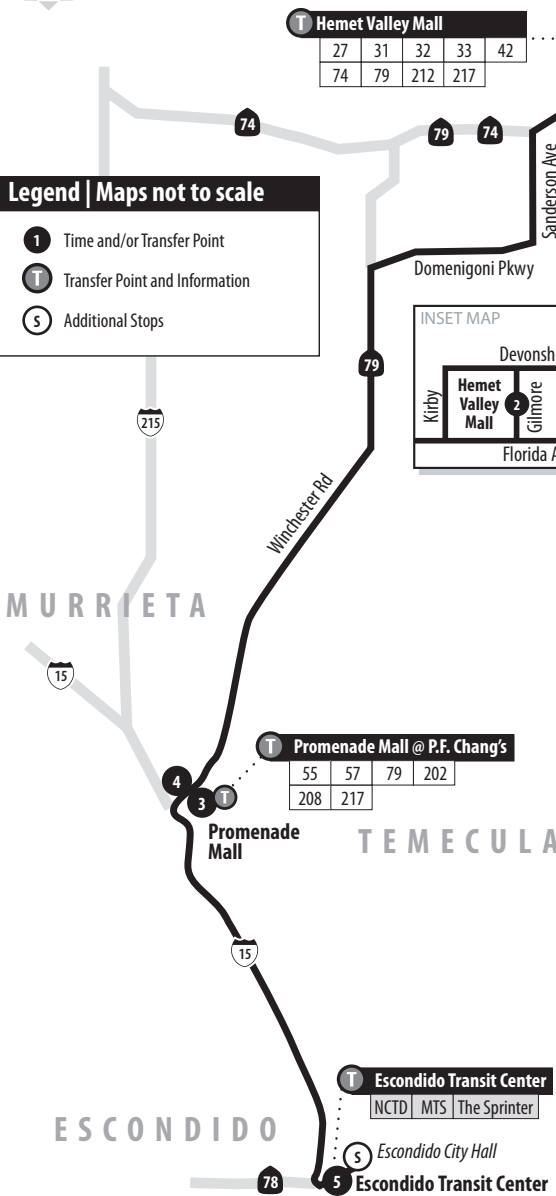

**Legend | Maps not to scale**

- 1** Time and/or Transfer Point
- T** Transfer Point and Information
- S** Additional Stops

<b>T Promenade Mall @ P.F. Chang's</b>			
55	57	79	202
208	217		

<b>T Escondido Transit Center</b>		
NCTD	MTS	The Sprinter

**S** Escondido City Hall  
**5** Escondido Transit Center

MURRIETA

TEMECULA

ESCONDIDO

**217****Weekdays | Southbound to Temecula and Escondido Transit Center**A.M. times are in PLAIN, **P.M. times are in BOLD** | Times are approximate

Esplanade & San Jacinto	Hemet Valley Mall	Promenade Mall	Equity Dr & Ynez (Harveston Park)	Escondido Transit Ctr.
<b>1</b>	<b>2</b>	<b>3</b>	<b>4</b>	<b>5</b>
4:15	4:27	5:12	5:17	6:02
4:35	4:47	5:32	5:37	6:22
4:55	5:07	5:52	5:57	6:42
5:15	5:27	6:12	6:17	7:02
<b>3:13</b>	<b>3:25</b>	<b>4:10</b>	<b>4:15</b>	<b>5:00</b>
<b>3:53</b>	<b>4:05</b>	<b>4:50</b>	<b>4:55</b>	<b>5:40</b>
<b>4:13</b>	<b>4:25</b>	<b>5:10</b>	<b>5:15</b>	<b>6:00</b>
<b>4:48</b>	<b>5:00</b>	<b>5:45</b>	<b>5:50</b>	<b>6:35</b>

**217****Weekdays | Northbound to San Jacinto and Hemet**A.M. times are in PLAIN, **P.M. times are in BOLD** | Times are approximate

Escondido Transit Ctr.	Equity Dr & Ynez (Harveston Park)	Promenade Mall	Hemet Valley Mall	Esplanade & San Jacinto
<b>5</b>	<b>4</b>	<b>3</b>	<b>2</b>	<b>1</b>
6:12	6:57	7:02	7:47	7:59
6:32	7:17	7:22	8:07	8:19
6:52	7:37	7:42	8:27	8:39
7:12	7:57	8:02	8:47	8:59
<b>5:10</b>	<b>5:55</b>	<b>6:00</b>	<b>6:45</b>	<b>6:57</b>
<b>5:50</b>	<b>6:35</b>	<b>6:40</b>	<b>7:25</b>	<b>7:37</b>
<b>6:10</b>	<b>6:55</b>	<b>7:00</b>	<b>7:45</b>	<b>7:57</b>
<b>6:45</b>	<b>7:30</b>	<b>7:35</b>	<b>8:20</b>	<b>8:32</b>