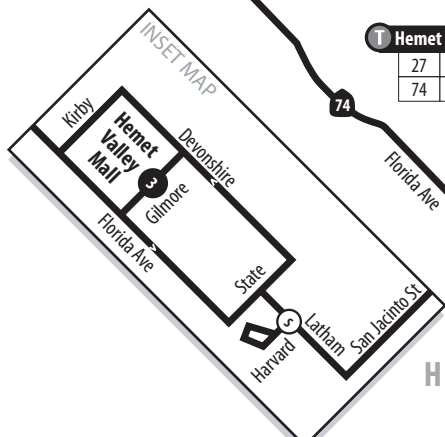

RIVERSIDE

T Marketplace Metrolink

1	16	208	210
212	Amtrak		

T 4th & Wilkerson/Perris

19	22	27	30	74
208	212			

Downtown Terminal

T Downtown Terminal

1	10	12	13	14
15	16	22	25	29
49	149	204	208	210
212	OmniTrans			

UCR Lot #30

PERRIS

MORENO VALLEY

Legend | Maps not to scale

- 1** Time and/or Transfer Point
- T** Transfer Point and Information
- S** Additional Stops

T Hemet Valley Mall

27	31	32	33	42
74	79	212	217	

SAN JACINTO

HEMET

212**Weekdays | Westbound to Downtown Terminal**A.M. times are in PLAIN, **P.M. times are in BOLD** | Times are approximate

Florida & New Chicago	Esplanade & San Jacinto	Hemet Valley Mall	4th & Wilkerson	UCR Lot # 30	Marketplace Metrolink	Downtown Terminal
1	2	3	4	5	6	7
4:10	4:21	4:31	4:52	5:22	5:30	5:35
4:45	4:56	5:07	5:28	5:58	6:06	6:11
5:30	5:41	5:53	6:15	6:50	6:58	7:03
7:06	7:18	7:31	7:54	8:31	8:40	8:45
7:44	7:57	8:11	8:34	9:14	9:23	9:29
3:52	4:03	4:12	4:35	4:55	5:03	5:10
4:38	4:49	4:58	5:21	5:41	5:49	5:56
5:12	5:23	5:32	5:55	6:15	6:23	6:30

212**Weekdays | Eastbound to San Jacinto and Hemet**A.M. times are in PLAIN, **P.M. times are in BOLD** | Times are approximate

Downtown Terminal	Marketplace Metrolink	UCR Lot # 30	4th & Wilkerson	Hemet Valley Mall	Esplanade & San Jacinto	Florida & New Chicago
7	6	5	4	3	2	1
5:35	5:45	5:55	6:12	6:37	6:50	7:01
6:11	6:21	6:31	6:48	7:13	7:27	7:39
7:03	7:14	7:25	7:43	8:10	8:25	8:38
5:10	5:25	5:36	5:55	6:22	6:32	6:41
The 5:25 p.m. trip departing Marketplace Metrolink will wait for the 5:18 p.m. train but no later than 5:45 p.m. before departing the Metrolink Station						
5:56	6:10	6:21	6:40	7:07	7:17	7:26
The 6:10 p.m. trip departing Marketplace Metrolink will wait for the 5:42 p.m., 5:55 p.m., 6:03 p.m., train but no later than 6:25 p.m. before departing the Metrolink Station						
6:30	6:45	6:55	7:25	7:45	7:57	8:05
The 6:45 p.m. trip departing Marketplace Metrolink will wait for the 6:22 p.m., 6:38 p.m. trains but no later than 6:55 p.m. before departing the Metrolink Station						