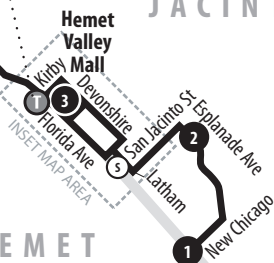

RIVERSIDE

T Marketplace Metrolink

1	16	208	210
212	Amtrak		

T 4th & Wilkerson/Perris

19	22	27	30	74
208	212			

Downtown Terminal

T Downtown Terminal

1	10	12	13	14
15	16	22	25	29
49	149	204	208	210
212	OmniTrans			

UCR Lot #30

PERRIS

MORENO VALLEY

Legend | Maps not to scale

- 1** Time and/or Transfer Point
- T** Transfer Point and Information
- S** Additional Stops

T Hemet Valley Mall

27	31	32	33	42
74	79	212	217	

SAN JACINTO

HEMET

212**Weekdays | Westbound to Downtown Terminal**A.M. times are in PLAIN, **P.M. times are in BOLD** | Times are approximate

Florida & New Chicago	Esplanade & San Jacinto	Hemet Valley Mall	4th & Wilkerson	UCR Lot # 30	Marketplace Metrolink	Downtown Terminal
1	2	3	4	5	6	7
4:10	4:21	4:31	4:52	5:22	5:30	5:35
4:45	4:56	5:07	5:28	5:58	6:06	6:11
5:30	5:41	5:53	6:15	6:50	6:58	7:03
7:06	7:18	7:31	7:54	8:31	8:40	8:45
7:44	7:57	8:11	8:34	9:14	9:23	9:29
3:52	4:03	4:12	4:35	4:55	5:03	5:10
4:38	4:49	4:58	5:21	5:41	5:49	5:56
5:12	5:23	5:32	5:55	6:15	6:23	6:30

212**Weekdays | Eastbound to San Jacinto and Hemet**A.M. times are in PLAIN, **P.M. times are in BOLD** | Times are approximate

Downtown Terminal	Marketplace Metrolink	UCR Lot # 30	4th & Wilkerson	Hemet Valley Mall	Esplanade & San Jacinto	Florida & New Chicago
7	6	5	4	3	2	1
5:35	5:45	5:55	6:12	6:37	6:50	7:01
6:11	6:21	6:31	6:48	7:13	7:27	7:39
7:03	7:14	7:25	7:43	8:10	8:25	8:38
5:10	5:25	5:36	5:55	6:22	6:32	6:41
The 5:25 p.m. trip departing Marketplace Metrolink will wait for the 5:18 p.m. train but no later than 5:45 p.m. before departing the Metrolink Station						
5:56	6:10	6:21	6:40	7:07	7:17	7:26
The 6:10 p.m. trip departing Marketplace Metrolink will wait for the 5:42 p.m., 5:55 p.m., 6:03 p.m., train but no later than 6:25 p.m. before departing the Metrolink Station						
6:30	6:45	6:55	7:25	7:45	7:57	8:05
The 6:45 p.m. trip departing Marketplace Metrolink will wait for the 6:22 p.m., 6:38 p.m. trains but no later than 6:55 p.m. before departing the Metrolink Station						