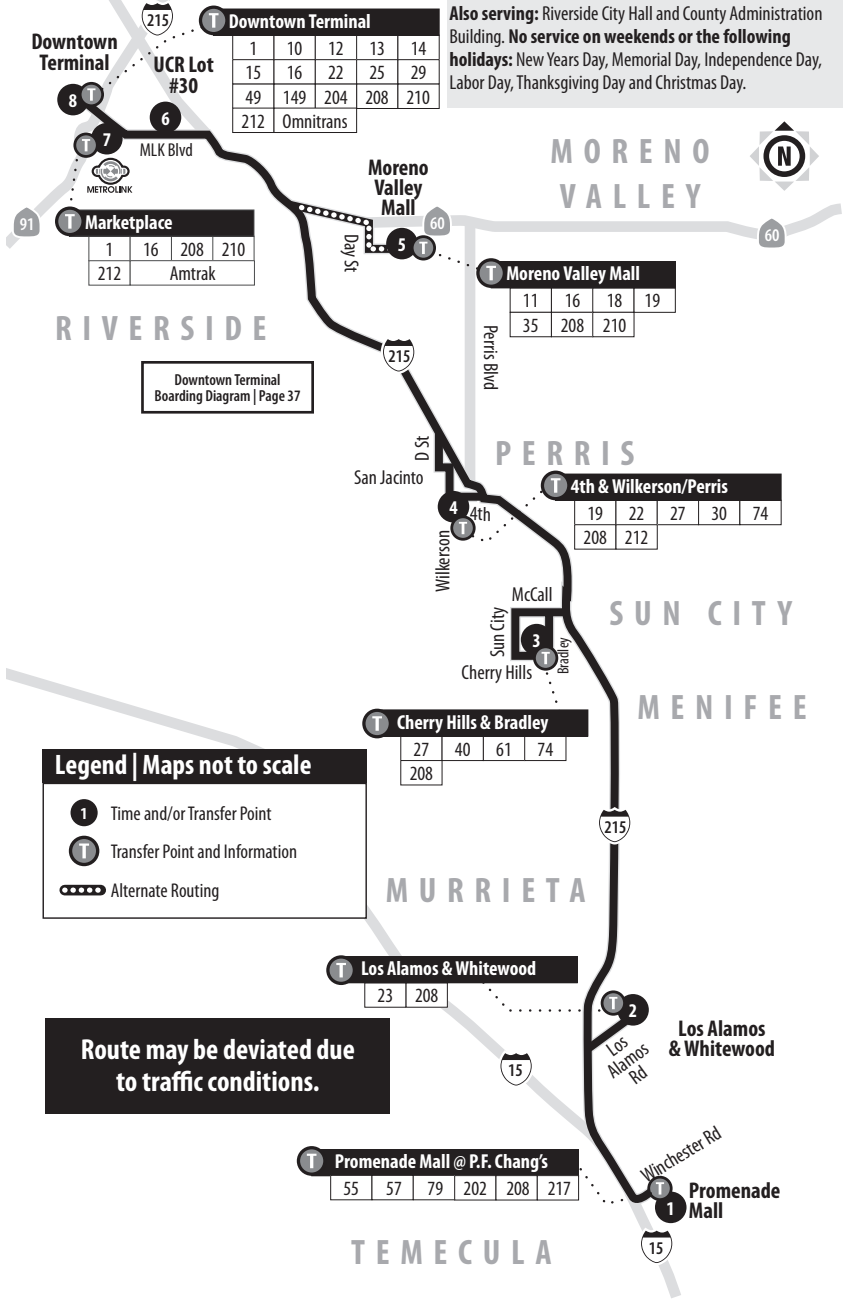

208

Temecula - Murrieta - Sun City - Perris - Moreno Valley - Downtown Terminal

$3.00

GEN. FARE
EACH WAY
FREE WITH VALID METROLINK PASS

Also serving: Riverside City Hall and County Administration Building. **No service on weekends or the following holidays:** New Years Day, Memorial Day, Independence Day, Labor Day, Thanksgiving Day and Christmas Day.

Downtown Terminal					
1	10	12	13	14	
15	16	22	25	29	
49	149	204	208	210	
212	OmniTrans				

Marketplace			
1	16	208	210
212	Amtrak		

Moreno Valley Mall			
11	16	18	19
35	208	210	

4th & Wilkerson/Perris				
19	22	27	30	74
208	212			

Cherry Hills & Bradley			
27	40	61	74
208			

Los Alamos & Whitewood	
23	208

Promenade Mall @ P.F. Chang's					
55	57	79	202	208	217

Downtown Terminal Boarding Diagram | Page 37

Legend | Maps not to scale

- **1** Time and/or Transfer Point
- **T** Transfer Point and Information
- **.....** Alternate Routing

Route may be deviated due to traffic conditions.