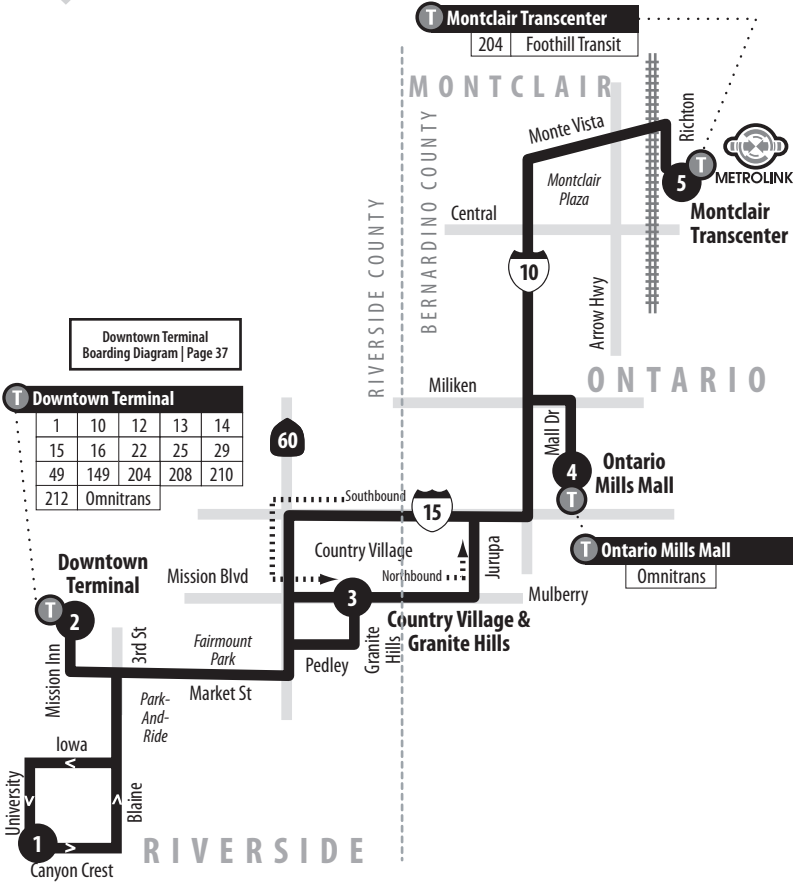

204

Riverside - Montclair Transcenter

\$3.00

 GEN. FARE EACH WAY
FREE WITH VALID METROLINK PASS

Routing and timetables subject to change.

No service on weekends or the following holidays: New Year's Day, Memorial Day, Independence Day, Labor Day, Thanksgiving Day and Christmas Day

Route may be deviated due to traffic conditions.

Legend | Maps not to scale

- 1** Time and/or Transfer Point
- T** Transfer Point and Information

204 Weekdays | Northbound to Montclair TranscenterA.M. times are in PLAIN, **P.M. times are in BOLD** | Times are approximate

UCR @ Bannockburn	Downtown Terminal	Country Village PNR	Ontario Mills	Montclair Transcenter
1	2	3	4	5
—	4:50	5:04	5:19	5:38
—	5:35	5:49	6:04	6:24
6:02	6:15	6:29	6:44	7:05
6:52	7:05	7:19	7:34	7:57
2:07	2:20	2:34	2:49	3:14
2:57	3:10	3:24	3:39	4:04
3:47	4:00	4:14	4:29	4:54
4:37	4:50	5:04	5:19	5:44
5:27	5:40	5:54	6:09	6:34

204 Weekdays | Southbound to UCRA.M. times are in PLAIN, **P.M. times are in BOLD** | Times are approximate

Montclair Transcenter	Ontario Mills	Country Village PNR	Downtown Terminal	UCR @ Bannockburn
5	4	3	2	1
5:45	6:03	6:16	6:31	6:42
6:30	6:49	7:03	7:18	7:30
7:10	7:30	7:45	8:00	8:13
8:00	8:20	8:35	8:50	9:03
3:19	3:44	4:01	4:16	4:29
4:09	4:34	4:51	5:06	5:19
4:59	5:24	5:41	5:56	6:09
5:49	6:14	6:31	6:46	6:59
6:39	7:04	7:21	7:36	7:49