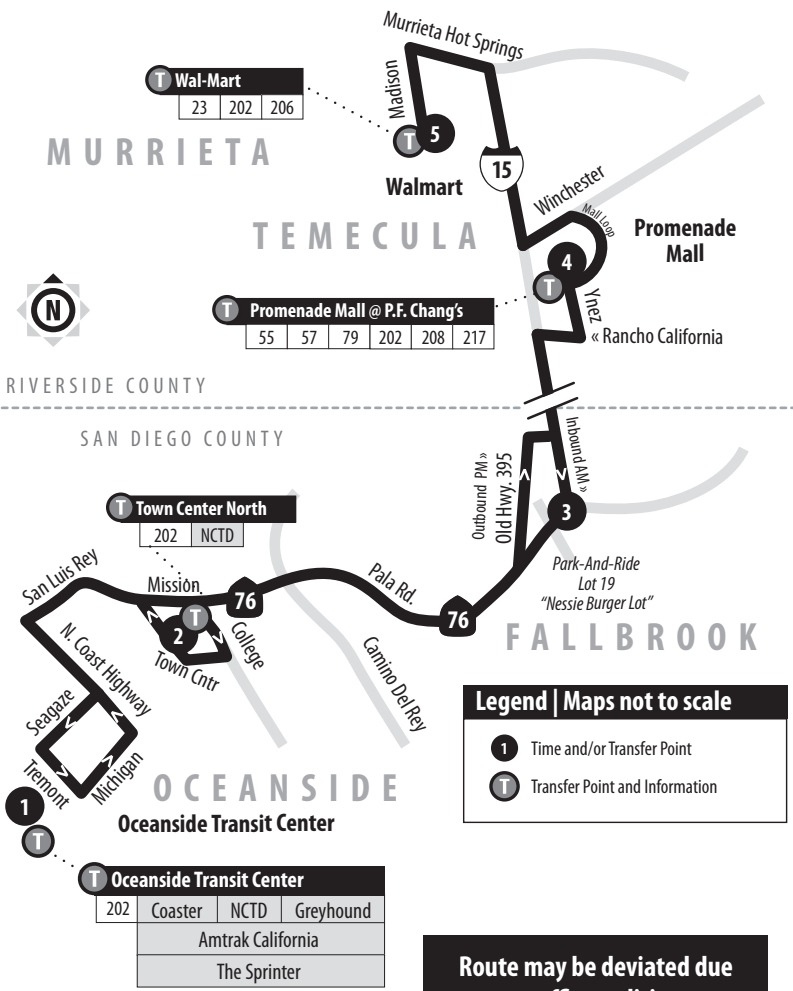

202

Murrieta - Temecula - Oceanside Transit Center

\$3.00

GEN. FARE
EACH WAY

FREE WITH VALID METROLINK PASS

Routing and timetables
subject to change.

No service on weekends or the following holidays: New Year's Day,
Memorial Day, Independence Day, Labor Day, Thanksgiving Day and Christmas
Day.

COMMUTER LINK

A.M. times are in PLAIN, **P.M. times are in BOLD** | Times are approximate.

Oceanside Transit Ctr.	Town Center North	Park-N-Ride Lot 19 I15 & Hwy 76	Promenade Mall	Walmart Murrieta
1	2	3	4	5
5:00	5:12 Pick-up Only	5:33	5:57	—
5:43	5:55 Pick-up Only	6:16	6:41	6:51
6:30	6:42 Pick-up Only	7:03	7:28	7:38
7:37	7:49 Pick-up Only	8:10	8:35	8:45
The 7:37 trip will wait for the 7:33 Coaster train but no later than 7:45 before departing the Oceanside Transit Center.				
5:30	5:45 Pick-up Only	6:18	6:43	6:53
The 5:30 trip will wait for the 5:20. and 5:25 trains but no later than 5:45 before departing the Oceanside Transit Center.				
6:00	6:15 Pick-up Only	6:43	7:09	7:19
The 6:00 trip will wait for the 5:50. and 5:56 trains but no later than 6:25 before departing the Oceanside Transit Center.				
6:40	6:55 Pick-up Only	7:23	7:49	7:59
The 6:40 trip will wait for the 6:22 and 6:34 trains to arrive.				

A.M. times are in PLAIN, **P.M. times are in BOLD** | Times are approximate.

Walmart Murrieta	Promenade Mall	Park-N-Ride Lot 19 I15 & Hwy 76	Town Center North	Oceanside Transit Transit Ctr.
5	4	3	2	1
3:55	4:05	4:25	4:39 Drop-off Only	4:55
4:28	4:38	5:01	5:15 Drop-off Only	5:38
5:11	5:21	5:44	5:58 Drop-off Only	6:25
—	6:02	6:24	6:38 Drop-off Only	7:05
4:06	4:18	4:46	5:05 Drop-off Only	5:25
4:35	4:48	5:16	5:35 Drop-off Only	5:55
5:15	5:28	5:56	6:15 Drop-off Only	6:35