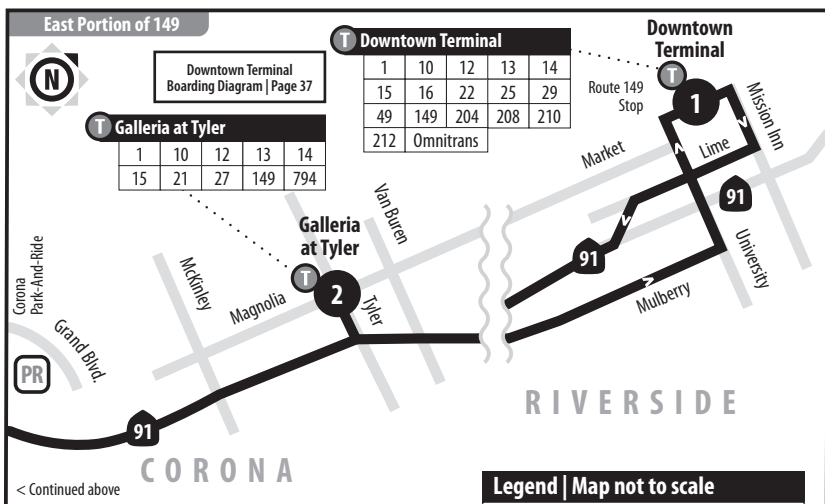

149

Downtown Terminal to Village at Orange

Information Center
1-800-800-7821
Web site
www.RiversideTransit.com

Routing and timetables subject to change.

Also serving: Riverside, The Galleria at Tyler, Corona, and Village at Orange, Orange County. **No service on the following holidays:** Thanksgiving Day or Christmas Day. **Sunday service on the following holidays:** New Year's Day, Memorial Day, Independence Day, and Labor Day.

Legend | Map not to scale

- **1** Time and/or Transfer Point
- **T** Transfer Point and Information
- **I** Inset Map
- **PR** Park-And-Ride

Riverside Transit Agency: 1-800-800-7821 or (951) 565-5002 **OCTA:** 1-800-636-7433
METROLINK PASSES NOT ACCEPTED.