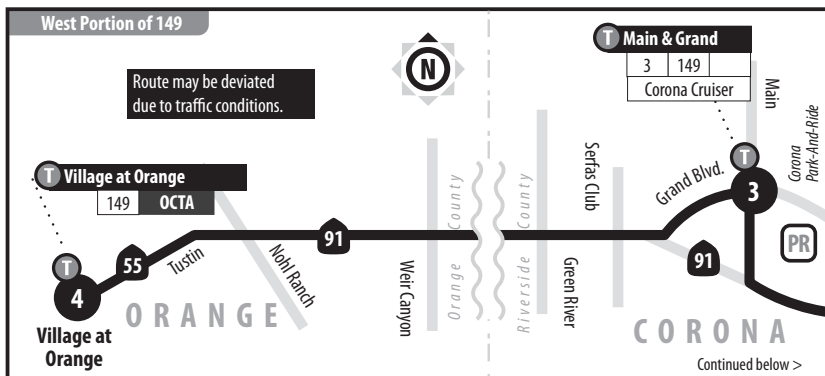

149

Downtown Terminal to Village at Orange

Information Center
1-800-800-7821
Web site
www.RiversideTransit.com

Routing and timetables subject to change.

Also serving: Riverside, The Galleria at Tyler, Corona, and Village at Orange, Orange County. **No service on the following holidays:** Thanksgiving Day or Christmas Day. **Sunday service on the following holidays:** New Year's Day, Memorial Day, Independence Day, and Labor Day.

149

Weekdays | Westbound to Orange County and Eastbound to Riverside

A.M. times are in PLAIN, **P.M. times are in BOLD** | Times are approximate

WESTBOUND				EASTBOUND			
Riverside D.T. Terminal	Galleria at Tyler	Grand & Main	Village at Orange	Village at Orange	Grand & Main	Galleria at Tyler	Riverside D.T. Terminal
1	2	3	4	4	3	2	1
4:40	4:58	5:20	6:00	6:15	6:53	7:13	7:35
5:40	5:58	6:20	7:00	7:15	7:53	8:13	8:35
7:45	8:03	8:25	9:05	9:20	9:58	10:18	10:40
1:35	1:53	2:15	2:55	3:10	3:48	4:08	4:30
2:45	3:03	3:25	4:05	4:30	4:58	5:18	5:40
3:45	4:03	4:25	5:05	5:20	5:58	6:18	6:40
4:40	4:58	5:20	6:00	6:15	6:53	7:13	7:35

149

Saturdays | Westbound to Orange County and Eastbound to Riverside

A.M. times are in PLAIN, **P.M. times are in BOLD** | Times are approximate

WESTBOUND				EASTBOUND			
Riverside D.T. Terminal	Galleria at Tyler	Grand & Main	Village at Orange	Village at Orange	Grand & Main	Galleria at Tyler	Riverside D.T. Terminal
1	2	3	4	4	3	2	1
8:10	8:28	8:50	9:30	9:40	10:18	10:38	11:00
11:10	11:28	11:50	12:30	12:40	1:18	1:38	2:00
3:25	3:43	4:05	4:45	4:55	5:33	5:53	6:15
6:25	6:43	7:05	7:45	7:55	8:33	8:53*	—