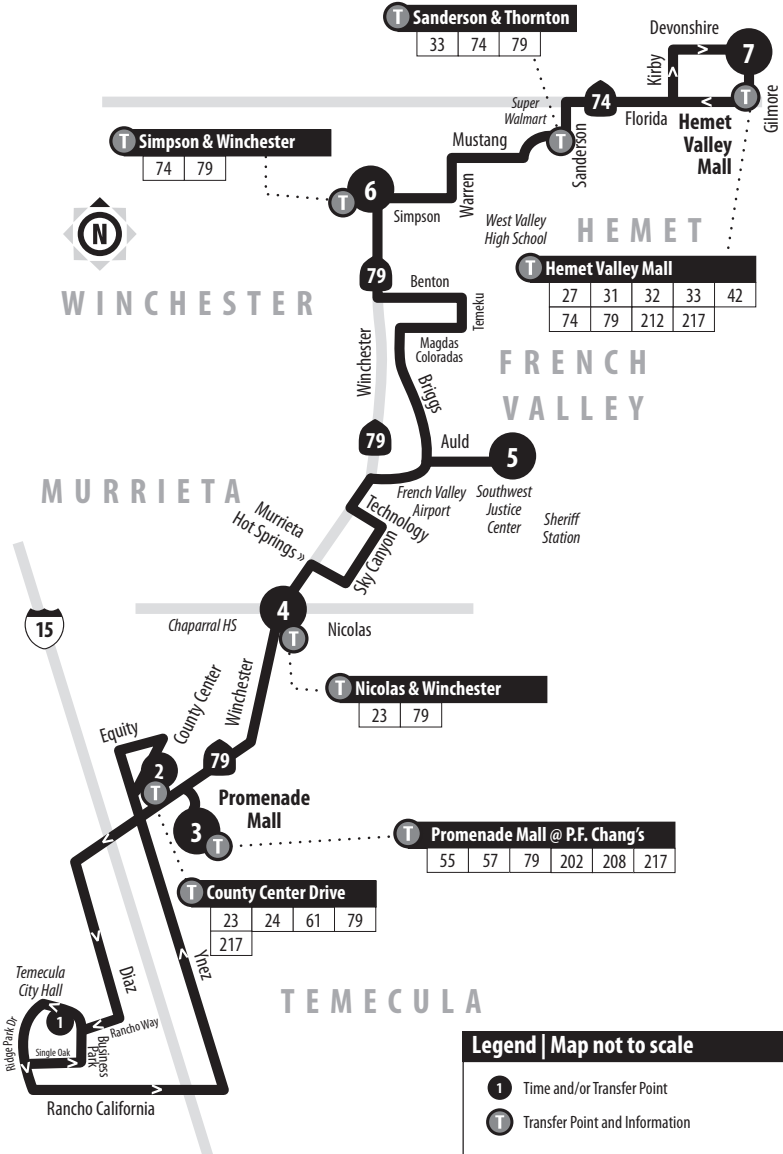

Routing and timetables
subject to change.

Also serving: Hemet Valley Mall. **No service on weekends or on the following holidays:** New Year's Day, Memorial Day, Independence Day, Labor Day, Thanksgiving Day and Christmas Day.

79**Weekdays | Northbound to Hemet Valley Mall**A.M. times are in PLAIN, **P.M. times are in BOLD** | Times are approximate

Business Park @ City Hall	County Center Dr.	Promenade Mall	Winchester & Nicolas	Auld @ Sheriff Sta.	Simpson & Winchester	Hemet Valley Mall
1	2	3	4	5	6	7
—	5:09	5:16	5:20	5:32	5:48	6:06
6:11	6:24	6:31	6:35	6:47	7:04	7:24
7:26	7:39	7:46	7:50	8:03	8:20	8:40
8:45	8:58	9:06	9:10	9:23	9:40	10:01
10:10	10:23	10:31	10:35	10:49	11:06	11:27
11:32	11:48	11:56	12:00	12:14	12:31	12:53
12:57	1:13	1:21	1:26	1:40	1:57	2:20
2:23	2:38	2:46	2:51	3:05	3:22	3:46
3:48	4:03	4:11	4:16	4:29	4:46	5:10
5:13	5:28	5:36	5:41	5:54	6:11	6:35
6:34	6:48	6:56	7:00	7:13	7:30	7:54

79**Weekdays | Southbound to Temecula**A.M. times are in PLAIN, **P.M. times are in BOLD** | Times are approximate

Hemet Valley Mall	Simpson & Winchester	Auld @ Sheriff Sta.	Winchester & Nicolas	Promenade Mall	County Center Dr.	Business Park @ City Hall
7	6	5	4	3	2	1
5:00	5:16	5:33	5:41	5:49	5:53	6:06
6:15	6:31	6:48	6:56	7:04	7:08	7:21
7:30	7:48	8:05	8:12	8:20	8:25	8:39
8:50	9:10	9:27	9:34	9:42	9:48	10:03
10:10	10:30	10:47	10:54	11:02	11:08	11:23
11:35	11:56	12:13	12:20	12:28	12:34	12:50
1:00	1:22	1:39	1:46	1:54	2:00	2:16
2:25	2:48	3:05	3:13	3:21	3:27	3:41
3:50	4:13	4:30	4:38	4:46	4:52	5:05
5:15	5:38	5:55	6:03	6:11	6:16	6:29
6:40	7:01	7:17	7:24	7:32	7:37	—