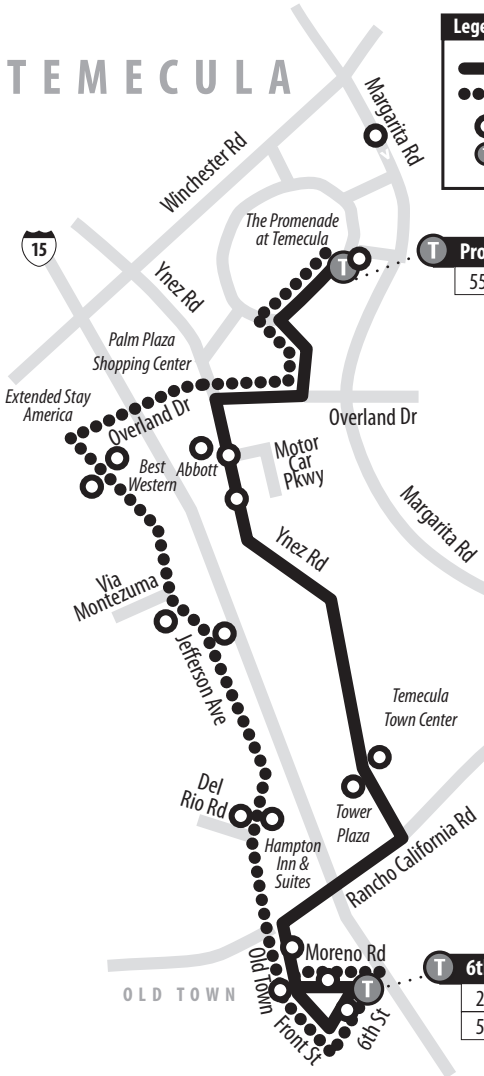

57

Temecula Trolley | Red Line

Information Center
1-800-800-7821
Web site
www.RiversideTransit.com

Routing and timetables
subject to change.

Also serving: Also serving Temecula Town Center, Tower Plaza, Best Western, Extended Stay America, Hampton Inn & Suites. **Sunday schedule on:** New Year's Day, Memorial Day, Independence Day, Labor Day. **No service on:** Thanksgiving Day and Christmas Day.

TEMECULA

Legend | Map not to scale

- Route 57 Red Line Weekdays
- Route 57 Red Line Weekends
- Trolley Stops
- Transfer to other RTA Routes

T Promenade Mall @ P.F. Chang's					
55	57	79	202	208	217

Route 57 | Red Line | Weekdays
Hours of operation are from 11 a.m. to 1:30 p.m. with service every 15 minutes. Last trips depart the Promenade Mall and Old Town (6th and Front streets) at 1:15 p.m.

Route 57 | Red Line | Weekends
Saturday: Hours of operation are from 7:30 a.m. to 4 p.m. with service every 15 minutes. Last trips depart the Promenade Mall and Old Town (6th and Front streets) at 3:45 p.m. Sunday: Hours of operation are from 10 a.m. to 4 p.m. with service every 15 minutes. Last trips depart the Promenade Mall and Old Town (6th and Front streets) at 3:45 p.m.

T 6th Street	
23	24
57	

OLD TOWN