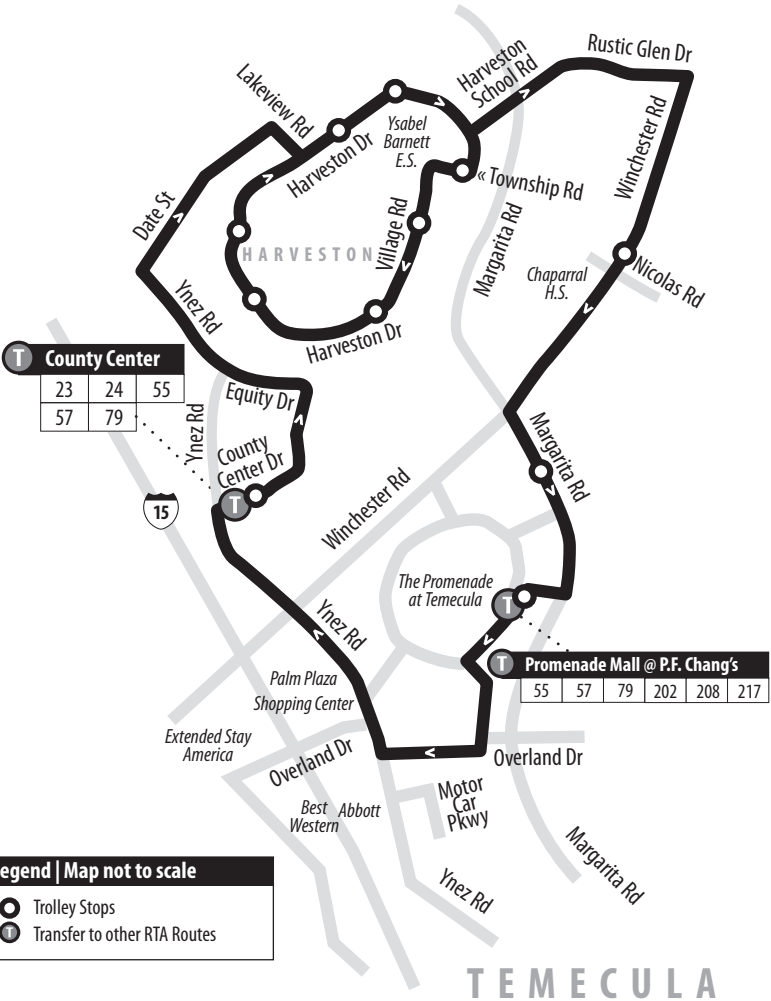

55

Temecula Trolley | Green Line

Information Center
1-800-800-7821
Web site
www.RiversideTransit.com

Routing and timetables
subject to change.

Also serving: Also serving: Chaparral High School, Ysabel Barnett Elementary School, Abbott, Promenade Mall, Harveston and County Center Drive. **Sunday schedule on:** New Year's Day, Memorial Day, Independence Day, Labor Day. **No service on:** Thanksgiving Day and Christmas Day.

Route 55 | Green Line | Weekdays

Hours of operation are from 6:30 a.m. to 8 a.m. and 2:30 p.m. to 4:15 p.m. with service every 15 minutes. Last morning trip departs Harveston at 7:30 a.m., the last evening trip departs at 3:45 p.m.