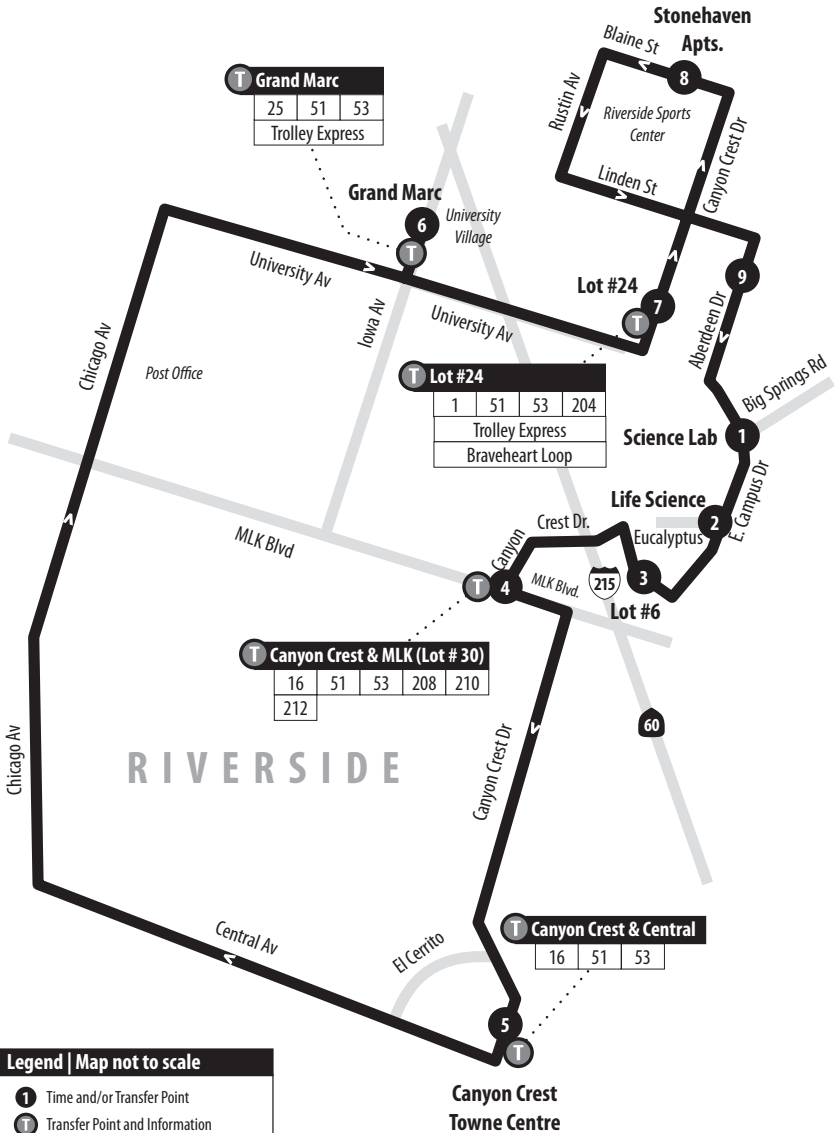

# 53

## Bear Runner UCR - Canyon Crest Towne Centre

Information Center  
1-800-800-7821  
Web site  
[www.RiversideTransit.com](http://www.RiversideTransit.com)

Routing and timetables  
subject to change.

**RUNS ON UCR ACADEMIC DAYS ONLY. Also serving:** University of California, Riverside, Canyon Crest Towne Centre. **No service on Fridays, weekends or the following holidays:** New Year's Day, Memorial Day, Independence Day, Labor Day, Thanksgiving Day and Christmas Day.

A.M. times are in PLAIN, **P.M. times are in BOLD** | Times are approximate

E Campus Dr @ Science Lab	Life Science Rivera	Lot # 6	Lot # 30	Canyon Crest Town Centre	Grand Marc	Lot #24	Stonehaven	Aberdeen & Linden	E Campus Dr @ Science Lab
1	2	3	4	5	6	7	8	9	1
—	—	—	—	—	—	—	7:12	7:15	7:17
7:22	7:24	7:26	7:29	7:35	7:39	7:41	7:44	7:47	7:49
7:54	7:56	7:58	8:01	8:07	8:11	8:13	8:16	8:19	8:21
8:26	8:28	8:30	8:33	8:39	8:43	8:45	8:48	8:51	8:53
8:58	9:00	9:02	9:05	9:11	9:15	9:17	9:20	9:23	9:25
9:30	9:32	9:34	9:37	9:43	9:47	9:49	9:52	9:55	9:57
10:02	10:04	10:06	10:09	10:15	10:19	10:21	10:24	10:27	10:29
10:34	10:36	10:38	10:41	10:47	10:51	10:53	10:56	10:59	11:01
11:06	11:08	11:10	11:13	11:19	11:23	11:25	11:28	11:31	11:33
11:38	11:40	11:42	11:45	11:51	11:55	11:57	12:00	12:03	12:05
12:10	12:12	12:14	12:17	12:23	12:27	12:29	12:32	12:35	12:37