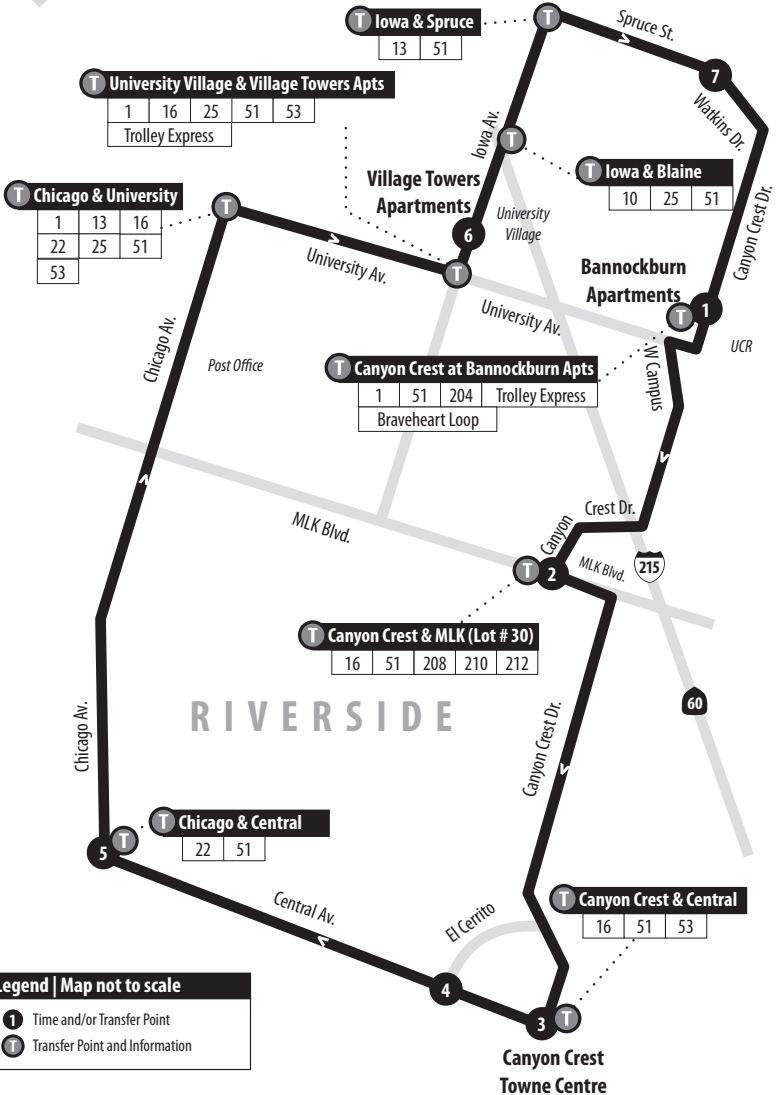

# 51

## Crest Cruiser UCR - Canyon Crest Towne Centre

Information Center  
1-800-800-7821  
Web site  
[www.RiversideTransit.com](http://www.RiversideTransit.com)

Routing and timetables  
subject to change.

**RUNS ON UCR ACADEMIC DAYS ONLY. Also serving:** University of California, Riverside, Canyon Crest Towne Centre. **No service on weekends or the following holidays:** New Year's Day, Memorial Day, Independence Day, Labor Day, Thanksgiving Day and Christmas Day.

For UCR shuttle service after 7 p.m., please refer to UCR's Bear Runner Schedule.