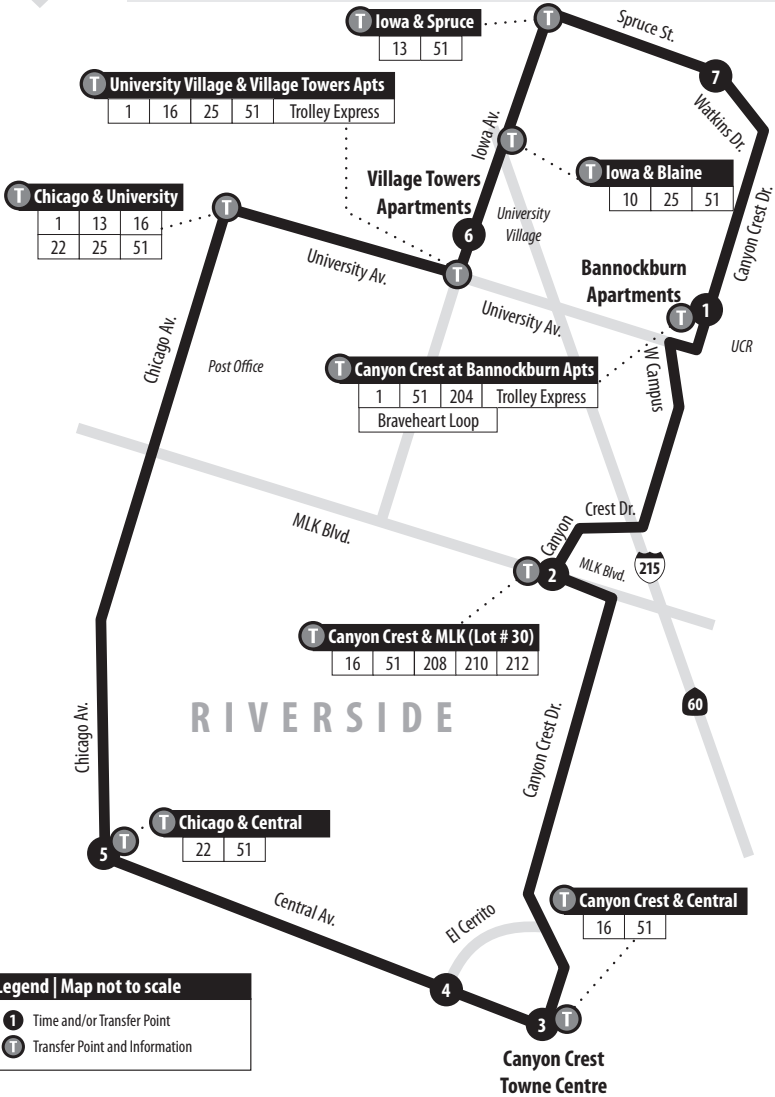

51

Crest Cruiser UCR - Canyon Crest Towne Centre

Information Center
1-800-800-7821
Web site
www.RiversideTransit.com

Routing and timetables
subject to change.

RUNS ON UCR ACADEMIC DAYS ONLY. Also serving: University of California, Riverside, Canyon Crest Towne Centre. **No service on weekends or the following holidays:** New Year's Day, Memorial Day, Independence Day, Labor Day, Thanksgiving Day and Christmas Day. **No service on:** June 15 - September 18, November 11, 26, 27 and December 14, 2009 - January 1, 2010.