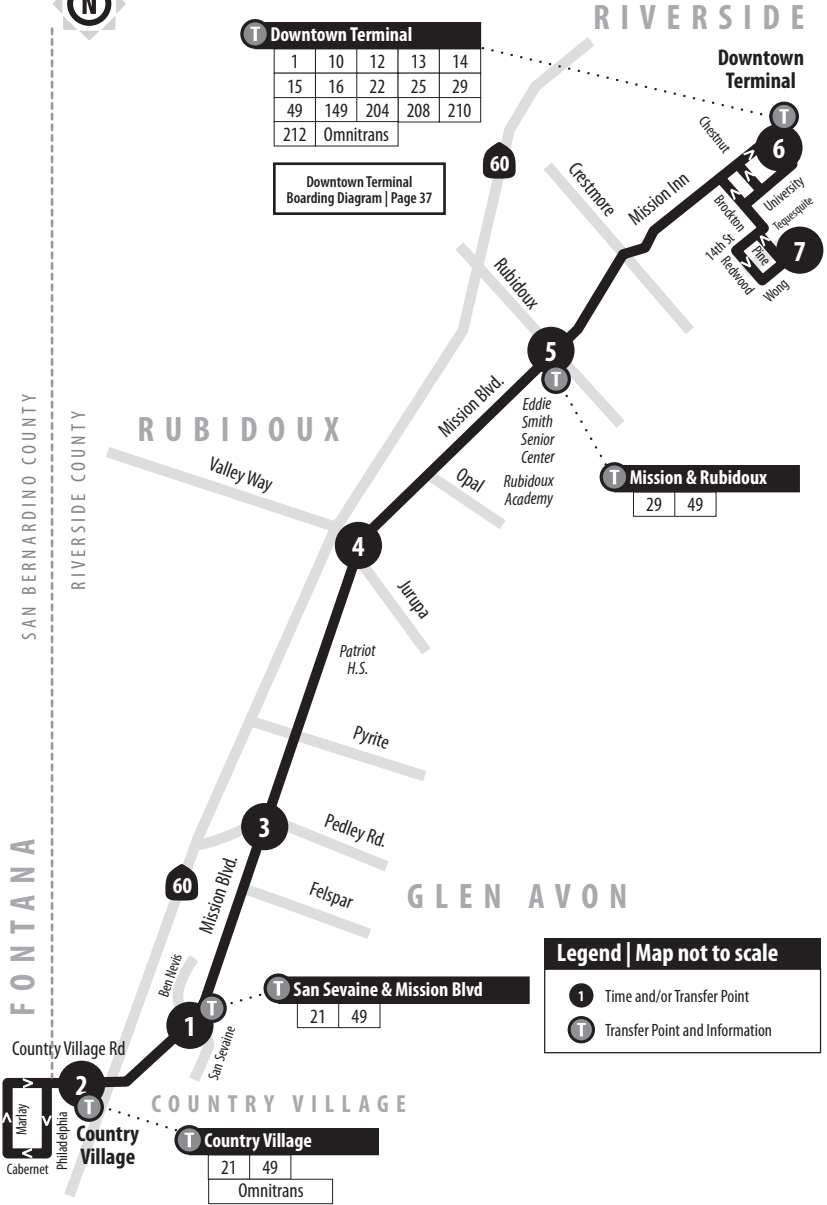

## Downtown Terminal to Country Village

Information Center  
1-800-800-7821  
Web site  
[www.RiversideTransit.com](http://www.RiversideTransit.com)

Routing and timetables subject to change.

**Also serving:** Riverside, Rubidoux, Pedley, Country Village. **Sunday schedule on the following holidays:** New Year's Day, Memorial Day, Independence Day, Labor Day. **No service on:** Thanksgiving Day and Christmas Day.

<b>T San Sevaire &amp; Mission Blvd</b>	21	49
---	----	----

<b>T Country Village</b>	21	49
Omnitrans		

**Legend | Map not to scale**

- 1 Time and/or Transfer Point
- T Transfer Point and Information

A.M. times are in PLAIN, P.M. times are in BOLD | Times are approximate

Mission & San Sevaïne	Mission & Pedley	Mission & Valley Way	Mission & Rubidoux	Downtown Terminal	Tequesquite & Pine
1	3	4	5	6	7
4:20	4:25	4:31	4:37	4:44	4:49
5:05	5:10	5:17	5:23	5:30	5:36
5:50	5:57	6:05	6:11	6:18	6:24
6:40	6:47	6:55	7:02	7:10	7:17
7:30	7:37	7:44	7:52	8:00	8:07
8:20	8:27	8:34	8:42	8:50	8:57
9:10	9:17	9:24	9:32	9:40	9:47
10:00	10:07	10:14	10:22	10:30	10:37
10:50	10:57	11:04	11:12	11:20	11:27
11:40	11:47	11:54	<b>12:02</b>	<b>12:10</b>	<b>12:17</b>
<b>12:30</b>	<b>12:37</b>	<b>12:44</b>	<b>12:52</b>	<b>1:00</b>	<b>1:07</b>
<b>1:20</b>	<b>1:27</b>	<b>1:34</b>	<b>1:42</b>	<b>1:50</b>	<b>1:57</b>
<b>2:10</b>	<b>2:17</b>	<b>2:24</b>	<b>2:32</b>	<b>2:40</b>	<b>2:47</b>
<b>3:05</b>	<b>3:12</b>	<b>3:19</b>	<b>3:26</b>	<b>3:35</b>	<b>3:42</b>
<b>3:50</b>	<b>3:56</b>	<b>4:03</b>	<b>4:10</b>	<b>4:18</b>	<b>4:25</b>
<b>4:45</b>	<b>4:51</b>	<b>4:58</b>	<b>5:05</b>	<b>5:13</b>	<b>5:19</b>
<b>5:30</b>	<b>5:36</b>	<b>5:42</b>	<b>5:49</b>	<b>5:57</b>	<b>6:03</b>
<b>6:25</b>	<b>6:31</b>	<b>6:37</b>	<b>6:44</b>	<b>6:51</b>	<b>6:56</b>
<b>7:10</b>	<b>7:15</b>	<b>7:21</b>	<b>7:27</b>	<b>7:34</b>	—