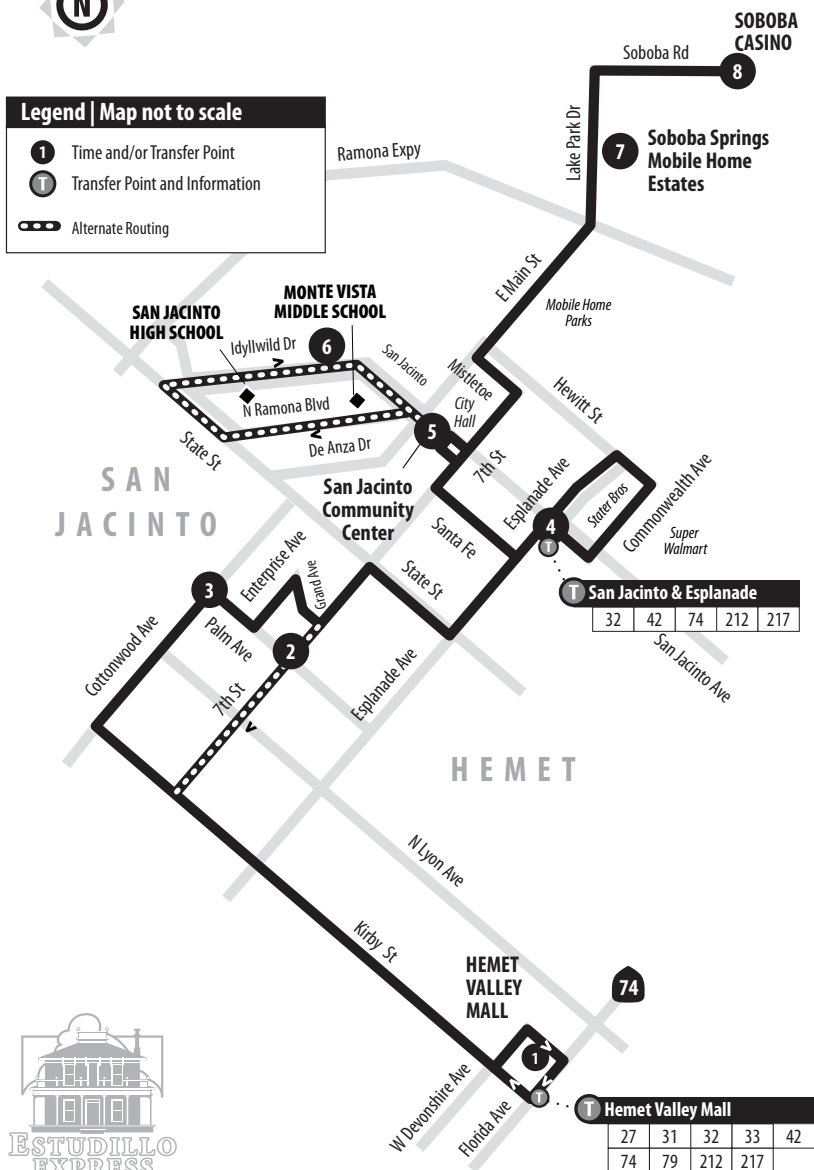

42

San Jacinto - Hemet Estudillo Express

Information Center
1-800-800-7821
Web site
www.RiversideTransit.com

Routing and timetables
subject to change.

Also serving: San Jacinto, Soboba Springs MHE, Caravana ML, San Jacinto TP, Tradewinds ML, Grandview MHP, Las Casitas MHP, El Rancho MHE, Valley Hi MHP. **No service on Sundays or on the following holidays:** New Year's Day, Memorial Day, Independence Day, Labor Day, Thanksgiving Day and Christmas Day.

Legend | Map not to scale

- 1** Time and/or Transfer Point
- T** Transfer Point and Information
- Alternate Routing

A.M. times are in PLAIN, **P.M. times are in BOLD** | Times are approximate

A = Alternate routing

	Hemet Valley Mall	7th & Palm	Palm & Cottonwood	San Jacinto & Esplanade	San Jacinto Community Center	Idyllwild Dr & Attenborough	Soboba Springs MH Estates	Soboba Casino
	1	2	3	4	5	6	7	8
A	6:15	6:25	6:26	6:38	6:43	6:52	7:02	7:07
	7:30	—	7:41	7:54	8:00	—	8:11	8:16
	8:35	—	8:46	8:59	9:05	—	9:16	9:21
	9:40	—	9:51	10:04	10:10	—	10:21	10:26
	10:45	—	10:56	11:09	11:15	—	11:26	11:31
	11:50	—	12:01	12:14	12:20	—	12:31	12:36
	12:55	—	1:06	1:19	1:25	—	1:36	1:41
	2:00	—	2:11	2:24	2:30	—	2:41	2:46
	3:05	—	3:16	3:29	3:35	—	3:46	3:51
	4:10	—	4:21	4:34	4:40	—	4:51	4:56
	5:15	—	5:26	5:39	5:45	—	5:56	6:01
	6:20	—	6:31	6:44	6:50	—	7:01	7:06