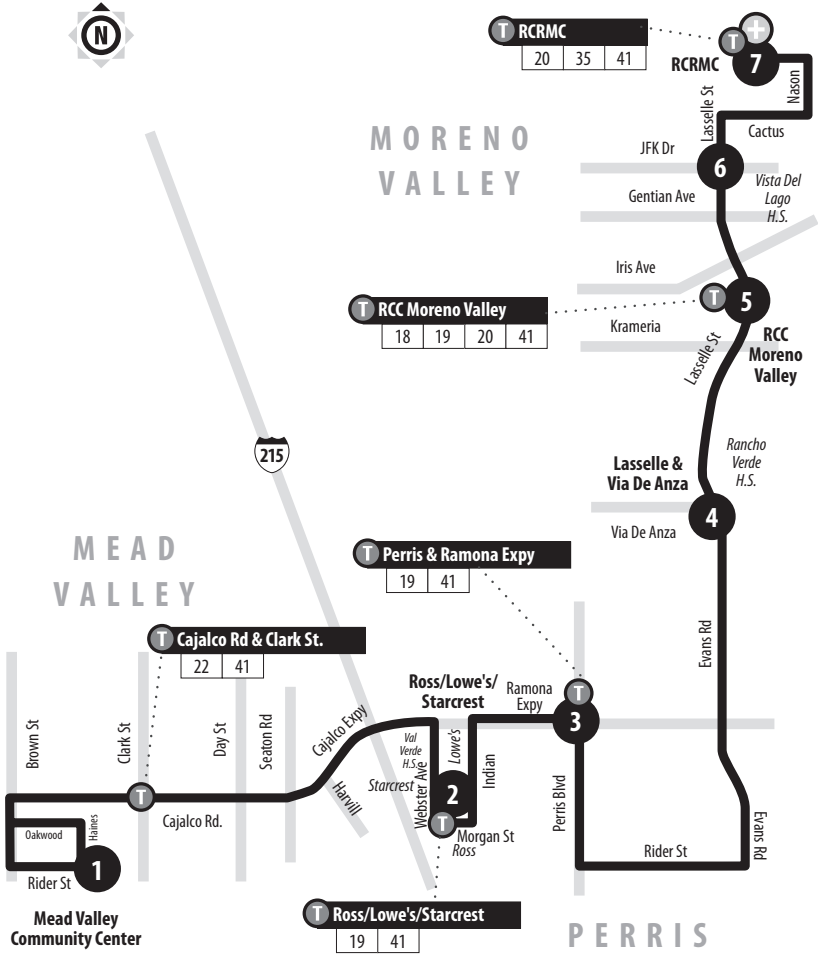

## Mead Valley Community Center to RCRM

Information Center  
1-800-800-7821  
Web site  
[www.RiversideTransit.com](http://www.RiversideTransit.com)

Routing and timetables subject to change.

**Also serving:** Mead Valley Community Center, Rancho Verde High School, RCC Mo Val, Riverside County Regional Medical Center. **No service on Weekends or on the following holidays:** New Year's Day, Memorial Day, Independence Day, Labor Day, Thanksgiving Day and Christmas Day.

**Legend | Map not to scale**

- ① Time and/or Transfer Point
- T Transfer Point and Information
- ⊕ Medical Facility

## Weekdays | Westbound to Mead Valley Community Center

A.M. times are in PLAIN, P.M. times are in BOLD | Times are approximate

RCRMC	Lasselle & JFK	RCC Moreno Valley	Lasselle & Via DeAnza	Perris & Ramona Exp	Ross/Lowe's Starcrest	Mead Valley Comm Cntr
7	6	5	4	3	2	1
5:15	5:20	5:25	5:30	5:43	5:47	6:00
6:10	6:15	6:20	6:25	6:38	6:42	6:55
7:00	7:05	7:10	7:15	7:28	7:32	7:45
7:50	7:55	8:00	8:05	8:18	8:22	8:35
8:45	8:50	8:55	9:00	9:13	9:17	9:30
9:35	9:40	9:45	9:50	10:03	10:07	10:20
10:30	10:35	10:40	10:45	10:58	11:02	11:15
11:20	11:25	11:30	11:35	11:48	11:52	<b>12:05</b>
<b>12:15</b>	<b>12:20</b>	<b>12:25</b>	<b>12:30</b>	<b>12:43</b>	<b>12:47</b>	<b>1:00</b>
<b>1:05</b>	<b>1:10</b>	<b>1:15</b>	<b>1:20</b>	<b>1:33</b>	<b>1:37</b>	<b>1:50</b>
<b>2:05</b>	<b>2:10</b>	<b>2:15</b>	<b>2:20</b>	<b>2:33</b>	<b>2:37</b>	<b>2:50</b>
<b>3:24</b>	<b>3:29</b>	<b>3:34</b>	<b>3:39</b>	<b>3:52</b>	<b>3:56</b>	<b>4:09</b>
<b>3:30</b>	<b>3:35</b>	<b>3:40</b>	<b>3:45</b>	<b>3:58</b>	<b>4:02</b>	<b>4:15</b>
<b>4:20</b>	<b>4:25</b>	<b>4:30</b>	<b>4:35</b>	<b>4:48</b>	<b>4:52</b>	<b>5:05</b>
<b>5:15</b>	<b>5:20</b>	<b>5:25</b>	<b>5:30</b>	<b>5:43</b>	<b>5:47</b>	<b>6:00</b>
<b>6:05</b>	<b>6:10</b>	<b>6:15</b>	<b>6:20</b>	<b>6:33</b>	<b>6:37</b>	<b>6:50</b>