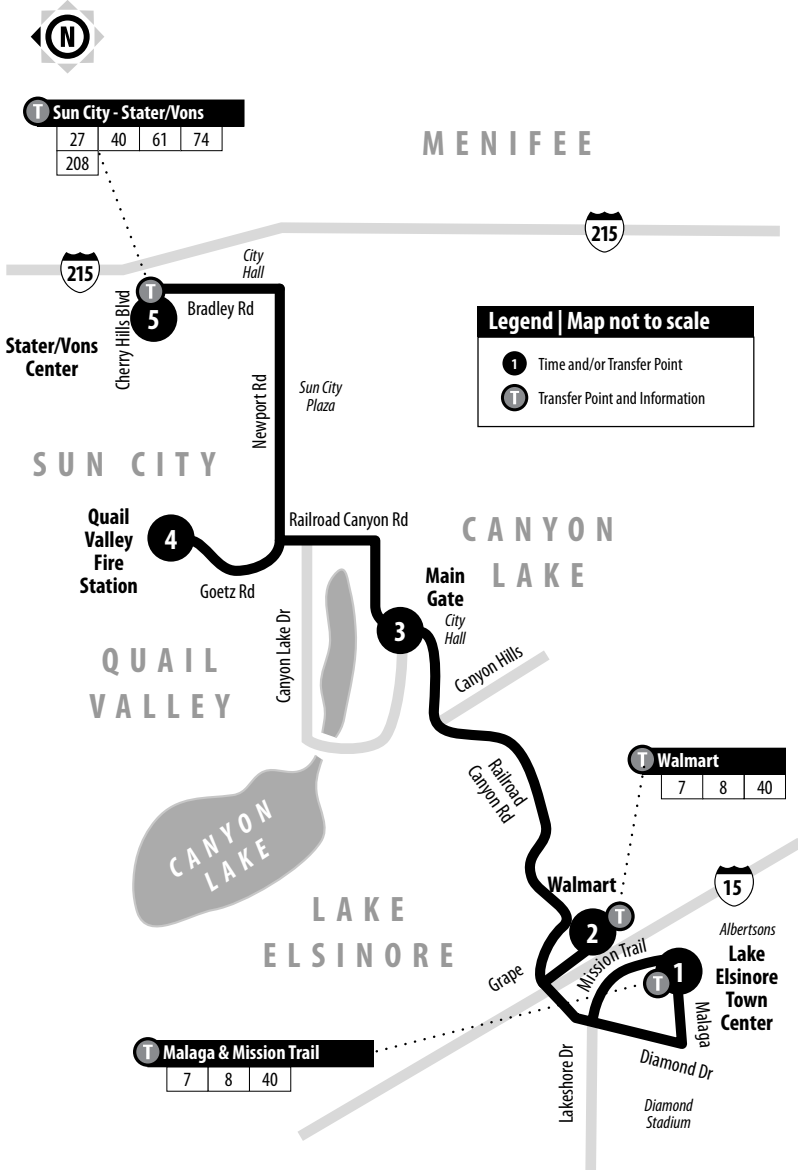

# 40

## Lake Elsinore to Sun City

Information Center  
1-800-800-7821  
Web site  
[www.RiversideTransit.com](http://www.RiversideTransit.com)

Routing and timetables  
subject to change.

**Also serving:** Lake Elsinore, Quail Valley, Canyon Lake, Sun City. **No service on Weekends or on the following holidays:** New Year's Day, Memorial Day, Independence Day, Labor Day, Thanksgiving Day and Christmas Day.

## 40 Weekdays | Eastbound to Sun City

A.M. times are in PLAIN, **P.M. times are in BOLD** | Times are approximate

Mission Trail & Malaga	Lake Elsinore Walmart	Canyon Lk Main Gate	Quail Valley Fire Sta.	Cherry Hills & Bradley
1	2	3	4	5
6:00	6:08	6:13	6:20	6:30
7:09	7:17	7:23	7:30	7:40
8:20	8:28	8:34	8:42	8:55
9:35	9:43	9:49	9:57	10:10
10:50	10:58	11:04	11:12	11:25
<b>12:03</b>	<b>12:11</b>	<b>12:17</b>	<b>12:25</b>	<b>12:40</b>
<b>1:18</b>	<b>1:26</b>	<b>1:32</b>	<b>1:40</b>	<b>1:55</b>
<b>2:33</b>	<b>2:41</b>	<b>2:47</b>	<b>2:55</b>	<b>3:10</b>
<b>3:48</b>	<b>3:56</b>	<b>4:02</b>	<b>4:10</b>	<b>4:25</b>
<b>5:08</b>	<b>5:16</b>	<b>5:22</b>	<b>5:30</b>	<b>5:45</b>
<b>6:28</b>	<b>6:36</b>	<b>6:42</b>	<b>6:50</b>	<b>7:05</b>

## 40 Weekdays | Westbound to Lake Elsinore Town Center

A.M. times are in PLAIN, **P.M. times are in BOLD** | Times are approximate

Cherry Hills & Bradley	Quail Valley Fire Sta.	Canyon Lk Main Gate	Lake Elsinore Walmart	Mission Trail & Malaga
5	4	3	2	1
6:30	6:44	6:50	6:56	7:00
7:45	7:59	8:05	8:11	8:15
8:55	9:09	9:15	9:22	9:26
10:10	10:24	10:30	10:37	10:43
11:25	11:39	11:45	11:53	11:59
<b>12:40</b>	<b>12:54</b>	<b>1:00</b>	<b>1:08</b>	<b>1:14</b>
<b>1:55</b>	<b>2:09</b>	<b>2:15</b>	<b>2:23</b>	<b>2:29</b>
<b>3:10</b>	<b>3:26</b>	<b>3:32</b>	<b>3:40</b>	<b>3:46</b>
<b>4:25</b>	<b>4:42</b>	<b>4:48</b>	<b>4:56</b>	<b>5:02</b>
<b>5:45</b>	<b>6:02</b>	<b>6:08</b>	<b>6:16</b>	<b>6:22</b>