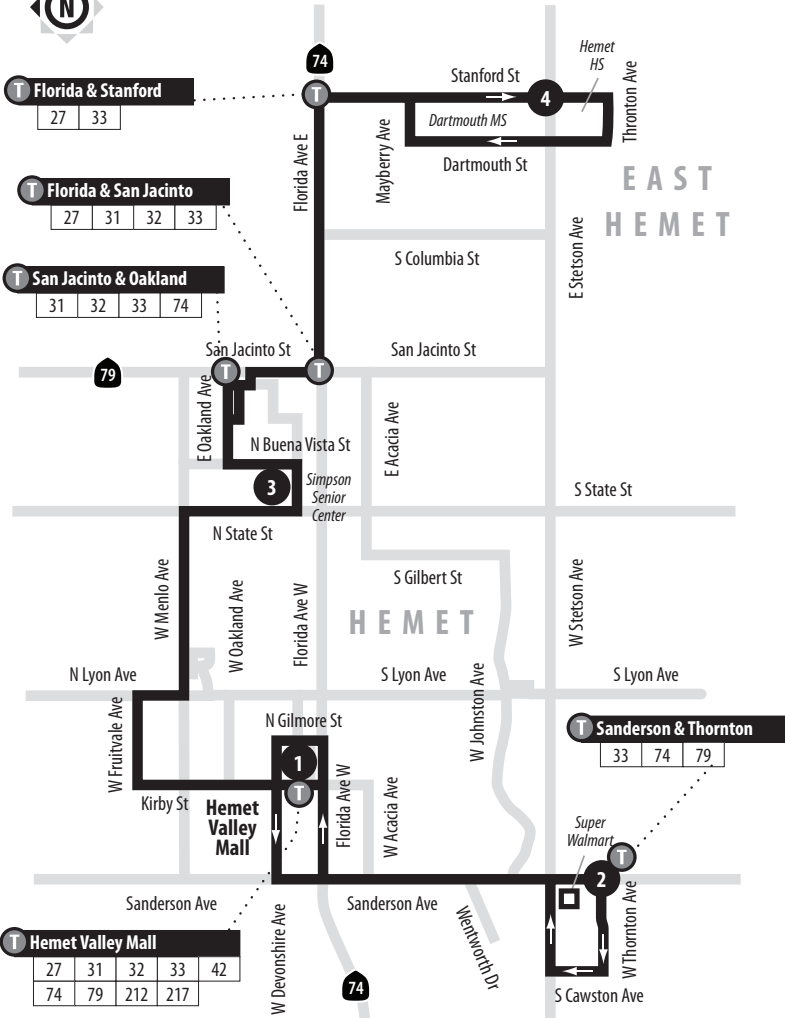

Routing and timetables subject to change.

**Also serving:** Hemet Valley Mall, Hemet mobile home parks. **No service on weekends or on the following holidays:** New Year's Day, Memorial Day, Independence Day, Labor Day, Thanksgiving Day and Christmas Day.

### Legend | Map not to scale

- 1** Time and/or Transfer Point
- T** Transfer Point and Information
- +** Medical Facility

## Weekdays | Eastbound to East Hemet

A.M. times are in PLAIN, **P.M. times are in BOLD** | Times are approximate

Hemet Valley Mall	Simpson Senior Center	Stanford & Stetson
<b>1</b>	<b>3</b>	<b>4</b>
7:00	7:13	7:27
8:05	8:18	8:32
9:10	9:23	9:37
10:15	10:28	10:42
11:20	11:33	11:47
<b>12:25</b>	<b>12:38</b>	<b>12:52</b>
<b>1:30</b>	<b>1:43</b>	<b>1:57</b>
<b>2:35</b>	<b>2:48</b>	<b>3:02</b>
<b>3:40</b>	<b>3:53</b>	<b>4:07</b>
<b>4:45</b>	<b>4:58</b>	<b>5:12</b>
<b>5:50</b>	<b>6:03</b>	<b>6:17</b>

## Weekdays | Westbound to Hemet Valley Mall &amp; Sanderson

A.M. times are in PLAIN, **P.M. times are in BOLD** | Times are approximate

S = Operates when school is in session

	Stanford & Stetson	Simpson Senior Center	Hemet Valley Mall	Sanderson & Thornton	Hemet Valley Mall
	<b>4</b>	<b>3</b>	<b>1</b>	<b>2</b>	<b>1</b>
	7:30	7:54	8:06	8:17	8:30
	8:35	8:59	9:11	9:22	9:35
	9:40	10:04	10:16	10:27	10:40
	10:45	11:09	11:21	11:32	11:45
	11:50	<b>12:14</b>	<b>12:26</b>	<b>12:37</b>	<b>12:50</b>
	<b>12:55</b>	<b>1:19</b>	<b>1:31</b>	<b>1:42</b>	<b>1:55</b>
	<b>2:00</b>	<b>2:24</b>	<b>2:36</b>	<b>2:47</b>	<b>3:00</b>
S	<b>2:45</b>	<b>3:09</b>	<b>3:21</b>	<b>3:32</b>	—
	<b>3:05</b>	<b>3:29</b>	<b>3:41</b>	<b>3:52</b>	<b>4:05</b>
	<b>4:10</b>	<b>4:34</b>	<b>4:46</b>	<b>4:57</b>	<b>5:10</b>
	<b>5:15</b>	<b>5:39</b>	<b>5:51</b>	<b>6:02</b>	<b>6:15</b>
	<b>6:20</b>	<b>6:44</b>	<b>6:56</b>	<b>7:07</b>	<b>7:20</b>