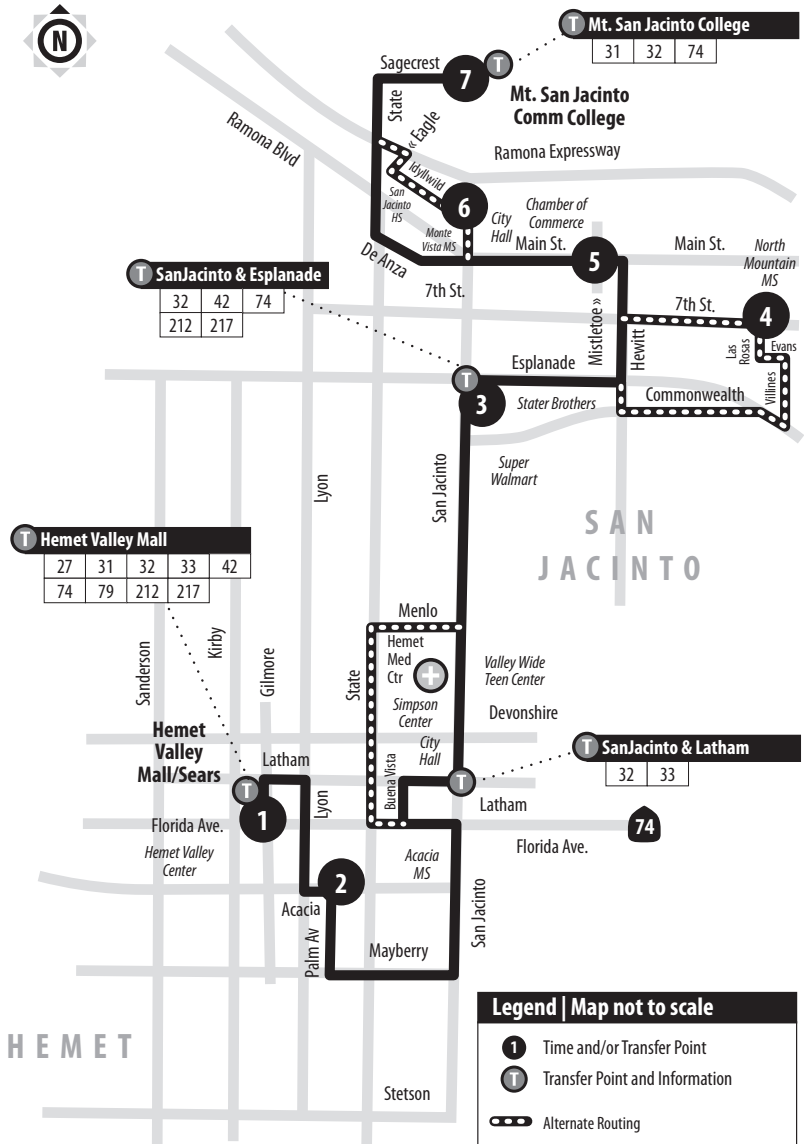

32

Hemet Valley Mall to Mount San Jacinto College

Information Center
1-800-800-7821
Web site
www.RiversideTransit.com

Routing and timetables
subject to change.

Also serving: Hemet Valley Mall, Hemet Hospital, Mt. San Jacinto College.

Sunday schedule on the following holidays: New Year's Day, Memorial Day, Independence Day, Labor Day. **No service on:** Thanksgiving Day and Christmas Day.