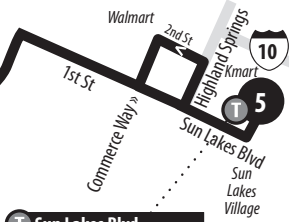

## Beaumont/Banning to San Jacinto & Hemet Valley Mall

Information Center  
1-800-800-7821  
Web site  
[www.RiversideTransit.com](http://www.RiversideTransit.com)

Routing and timetables subject to change.

**Also serving:** Hemet Valley Mall, Walmart, Kmart, Riverside County Administration Complex, Mt. San Jacinto Community College. **Sunday schedule on the following holidays:** New Year's Day, Memorial Day, Independence Day, Labor Day.

### BEAUMONT / BANNING

<b>T Sun Lakes Blvd.</b>	31	35		
<b>Pass Transit</b>				
Stop located behind Kmart in cul-de-sac				