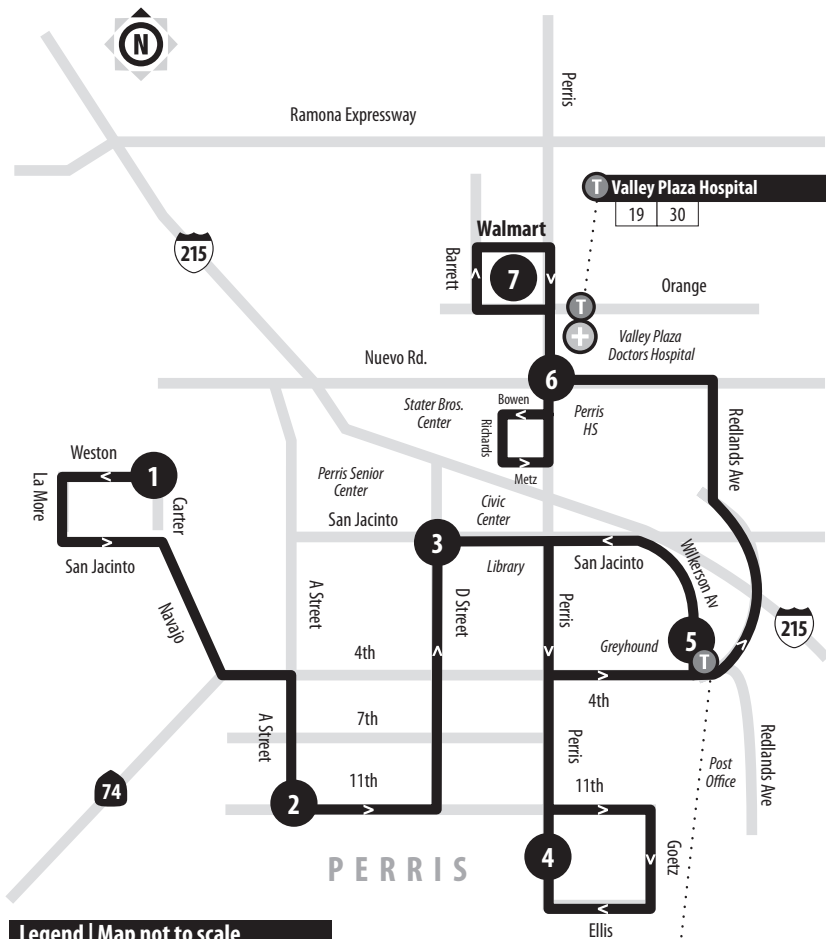

Legend | Map not to scale

- 1** Time and/or Transfer Point
- T** Transfer Point and Information
- +** Medical Facility

T 4th & Wilkerson/Perris	19	22	27	30	74
	208	212			

T Valley Plaza Hospital	19	30
--------------------------------	----	----

30**Weekdays & Saturdays | Eastbound to Walmart**A.M. times are in PLAIN, **P.M. times are in BOLD** | Times are approximate

W = Operates on weekdays only.

	Weston & Carter	11th & A	D & San Jacinto	Ellis & Perris	4th & Wilkerson	Nuevo & Perris	Walmart Perris
	1	2	3	4	5	6	7
w	7:00	7:08	7:15	7:20	7:26	7:37	7:42
w	7:45	7:53	8:00	8:05	8:11	8:22	8:27
	8:35	8:43	8:50	8:55	9:01	9:12	9:17
	9:20	9:28	9:35	9:40	9:46	9:57	10:02
	10:10	10:18	10:25	10:30	10:36	10:47	10:52
	10:55	11:03	11:10	11:15	11:21	11:32	11:37
	11:45	11:53	12:00	12:05	12:11	12:22	12:27
	12:30	12:38	12:45	12:50	12:56	1:07	1:12
	1:20	1:28	1:35	1:40	1:46	1:57	2:02
	2:05	2:13	2:20	2:25	2:31	2:42	2:47
	2:55	3:03	3:10	3:15	3:21	3:32	3:37
	3:40	3:48	3:55	4:00	4:06	4:17	4:22
	4:30	4:38	4:45	4:50	4:56	5:07	5:12
	5:15	5:23	5:30	5:35	5:41	5:52	5:57
	6:05	6:13	6:20	6:25	6:31	6:42	6:47
	6:50	6:58	7:05	7:10	7:16	7:27	7:32

30**Weekdays & Saturdays | Westbound to Weston & Carter**A.M. times are in PLAIN, **P.M. times are in BOLD** | Times are approximate

W = Operates on weekdays only.

	Walmart Perris	Nuevo & Perris	4th & Wilkerson	Ellis & Perris	D & San Jacinto	11th & A	Weston & Carter
	7	6	5	4	3	2	1
w	7:50	8:01	8:07	8:12	8:17	8:24	8:32
w	8:35	8:46	8:52	8:57	9:02	9:09	9:17
	9:25	9:36	9:42	9:47	9:52	9:59	10:07
	10:10	10:21	10:27	10:32	10:37	10:44	10:52
	11:00	11:11	11:17	11:22	11:27	11:34	11:42
	11:45	11:56	12:02	12:07	12:12	12:19	12:27
	12:35	12:46	12:52	12:57	1:02	1:09	1:17
	1:20	1:31	1:37	1:42	1:47	1:54	2:02
	2:10	2:21	2:27	2:32	2:37	2:44	2:52
	2:55	3:06	3:12	3:17	3:22	3:29	3:37
	3:45	3:56	4:02	4:07	4:12	4:19	4:27
	4:30	4:41	4:47	4:52	4:57	5:04	5:12
	5:20	5:31	5:37	5:42	5:47	5:54	6:02
	6:05	6:16	6:22	6:27	6:32	6:39	6:47
	6:55	7:06	7:12	7:17	7:22	7:29	7:37