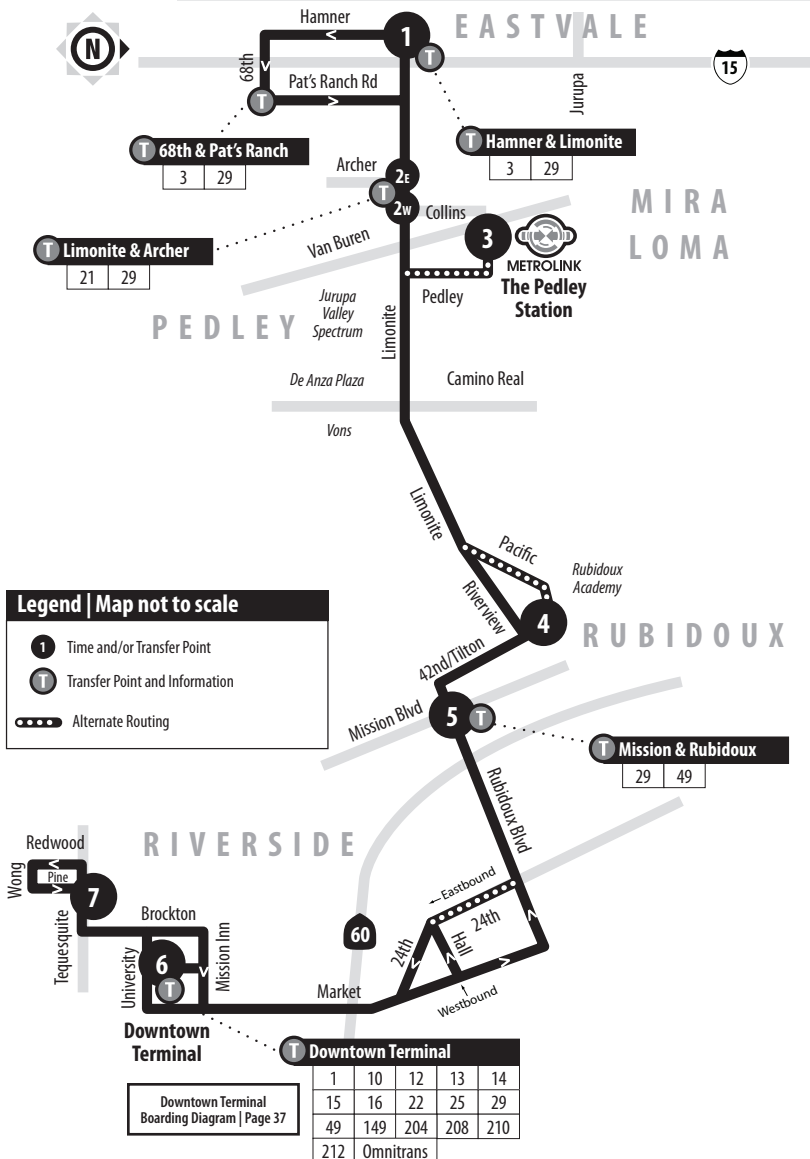

A.M. times are in PLAIN, **P.M. times are in BOLD** | Times are approximate

M = Connects to Metrolink Trains

	Hammer & Limonite	Limonite & Archer	Pedley Station	Pacific & 42nd	Rubidoux & Mission	Downtown Terminal	Tequesquite & Pine
	1	2E	3	4	5	6	7
M	5:10	5:24	5:28	—	5:46	6:00	6:06
M	6:15	6:29	6:33	6:47	6:53	7:07	7:13
M	7:20	7:35	7:39	—	7:57	8:12	8:18
	8:25	8:40	—	—	8:59	9:14	9:20
	9:30	9:45	—	—	10:05	10:20	10:26
	10:35	10:50	—	—	11:10	11:25	11:31
	11:40	11:55	—	—	12:15	12:30	12:36
	12:45	1:00	—	—	1:20	1:35	1:41
	1:50	2:05	—	2:19	2:25	2:40	2:46
M	2:55	3:10	3:14	—	3:30	3:45	3:51
	4:00	4:15	—	—	4:35	4:50	4:56
M	5:05	5:20	5:24	—	5:40	5:55	6:01
M	6:10	6:25	6:29	—	6:45	7:00	—

29

Weekends | Eastbound to Downtown Terminal

A.M. times are in PLAIN, **P.M. times are in BOLD** | Times are approximateS = Saturdays only, **trip does not operate on Sundays or holidays**

	Hamner & Limonite	Limonite & Archer	Rubidoux & Mission	Downtown Terminal	Tequesquite & Pine
	1	2E	5	6	7
S	7:00	7:14	7:30	7:42	7:47
	7:55	8:09	8:25	8:37	8:42
	8:50	9:05	9:23	9:36	9:41
	9:50	10:05	10:23	10:36	10:41
	10:50	11:05	11:23	11:36	11:41
	11:50	12:05	12:23	12:36	12:41
	12:50	1:05	1:23	1:36	1:41
	1:50	2:05	2:23	2:36	2:41
	2:50	3:05	3:23	3:36	3:41
	3:50	4:05	4:23	4:36	4:41
	4:50	5:05	5:23	5:36	5:41
	5:50	6:04	6:20	6:32	6:37
S	6:50	7:04	7:20	7:32	7:37

29

Weekends | Westbound to Hamner & Limonite

A.M. times are in PLAIN, **P.M. times are in BOLD** | Times are approximateS = Saturdays only, **trip does not operate on Sundays or holidays**

	Tequesquite & Pine	Downtown Terminal	Rubidoux & Mission	Limonite & Collins	Hamner & Limonite
	7	6	5	2W	1
S	—	7:00	7:14	7:27	7:40
	7:55	8:00	8:14	8:28	8:41
	8:55	9:00	9:15	9:29	9:42
	9:55	10:00	10:15	10:29	10:42
	10:55	11:00	11:15	11:29	11:42
	11:55	12:00	12:15	12:29	12:42
	12:55	1:00	1:15	1:29	1:42
	1:55	2:00	2:15	2:29	2:42
	2:55	3:00	3:15	3:29	3:42
	3:55	4:00	4:15	4:29	4:42
	4:55	5:00	5:15	5:28	5:41
	5:55	6:00	6:14	6:27	6:40