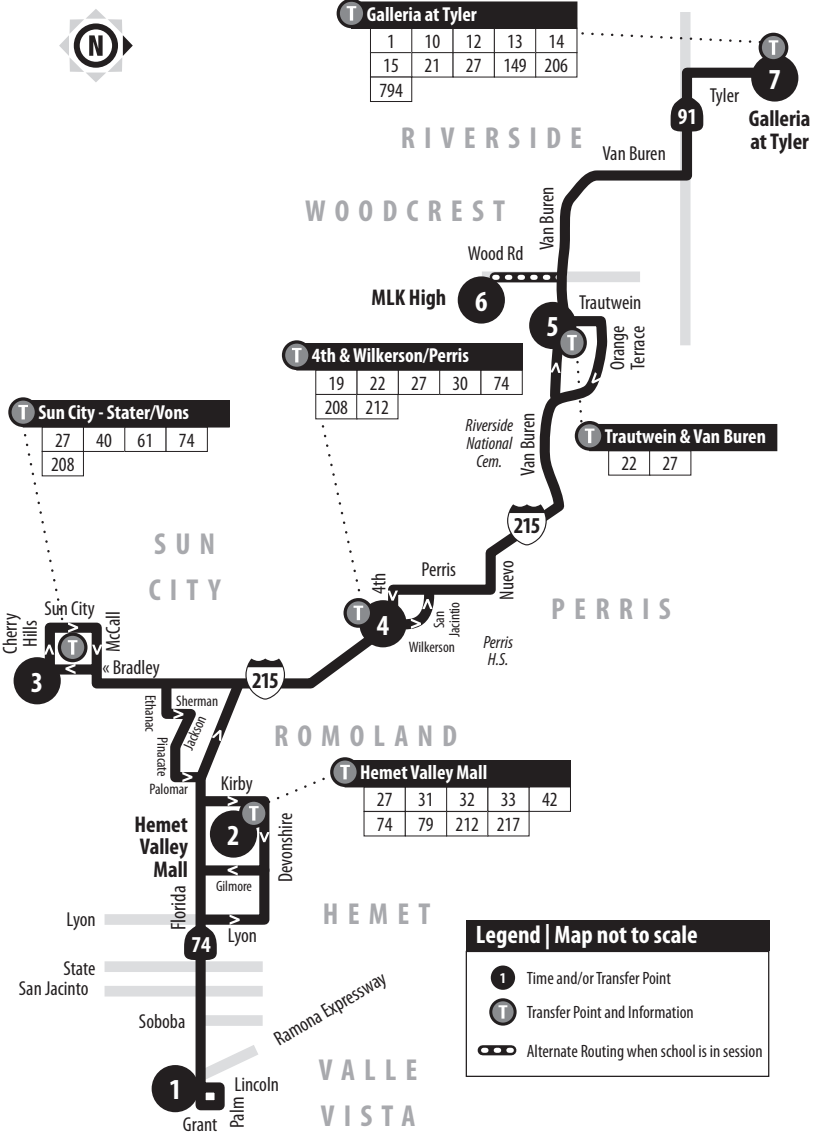

27

Galleria at Tyler to Hemet Valley Mall

Information Center
1-800-800-7821
Web site
www.RiversideTransit.com

Routing and timetables subject to change.

Also serving: Galleria at Tyler, Riverside National Cemetery, Perris High, Hemet Valley Mall, & Valle Vista. **Sunday schedule on the following holidays:** New Year's Day, Memorial Day, Independence Day, Labor Day. **No service on:** Thanksgiving Day and Christmas Day.

T Galleria at Tyler					
1	10	12	13	14	
15	21	27	149	206	
794					

T 4th & Wilkerson/Perris				
19	22	27	30	74
208	212			

T Sun City - Stater/Vons				
27	40	61	74	
208				

T Trautwein & Van Buren	
22	27

T Hemet Valley Mall				
27	31	32	33	42
74	79	212	217	

Legend | Map not to scale

- **1** Time and/or Transfer Point
- **T** Transfer Point and Information
- Alternate Routing when school is in session