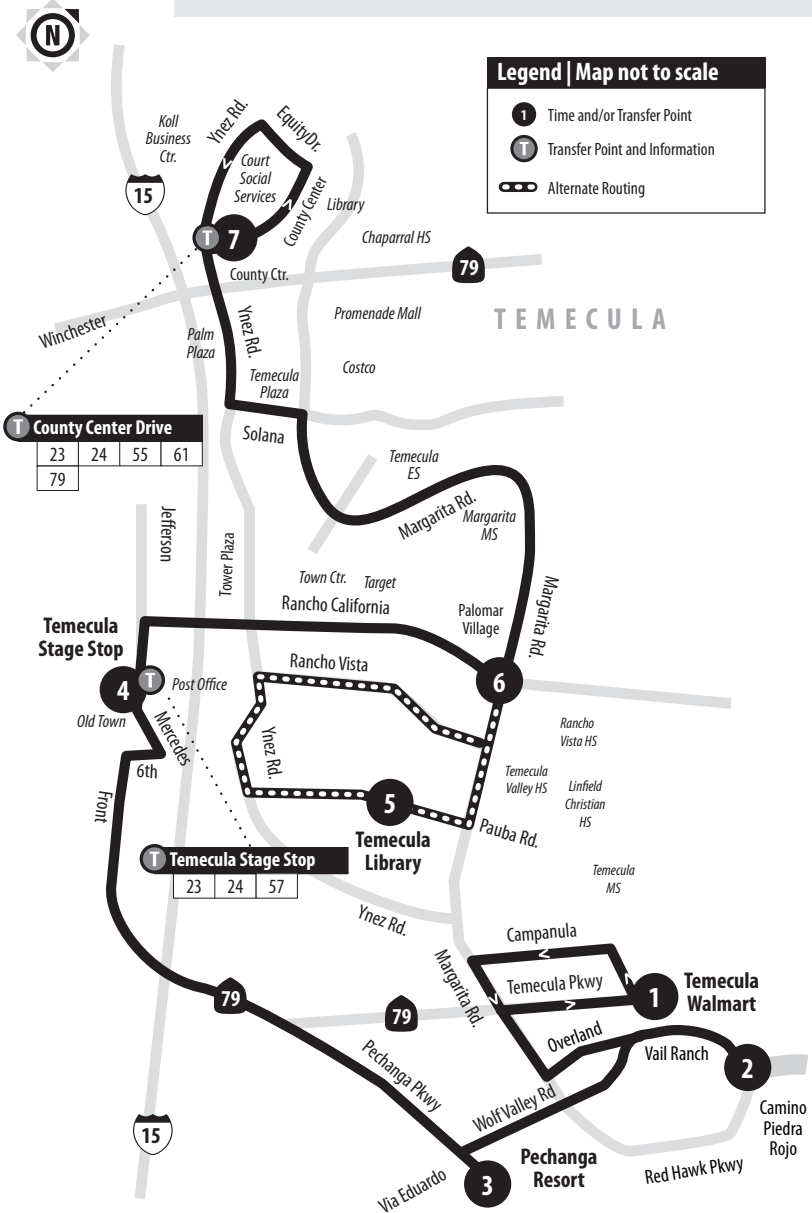

Routing and timetables subject to change.

Also serving: Pechanga, County Center Drive, Temecula Schools, Temecula Stage Stop & Old Town.
Sunday schedule on the following holidays: New Year's Day, Memorial Day, Independence Day, Labor Day. **No service on:** Thanksgiving Day and Christmas Day.

Legend | Map not to scale

- 1 Time and/or Transfer Point
- 2 Transfer Point and Information
- 3 Alternate Routing