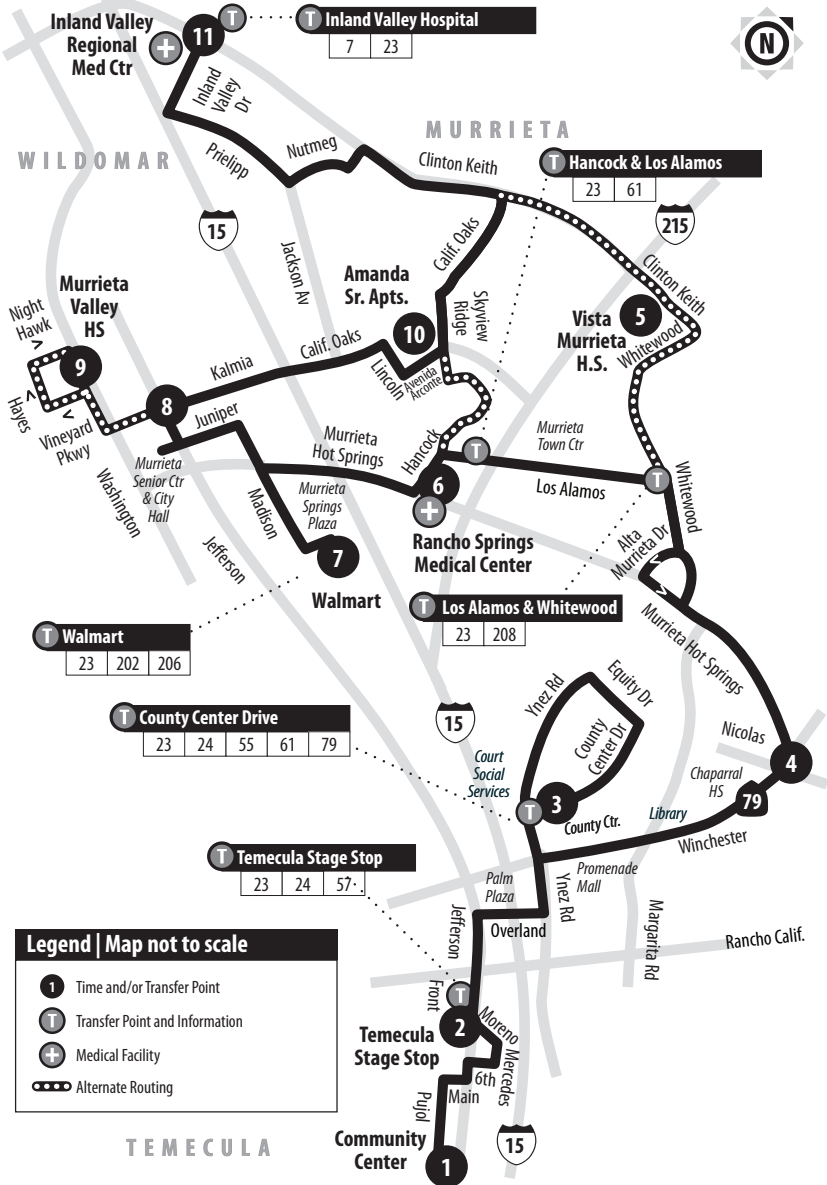

Routing and timetables subject to change.

Also serving: Inland Valley Reg. Medical Center, Rancho Springs Medical Center, Chaparral High School, County Center Drive. **Sunday schedule on the following holidays:** New Year's Day, Memorial Day, Independence Day, Labor Day.

No service on: Thanksgiving Day and Christmas Day.