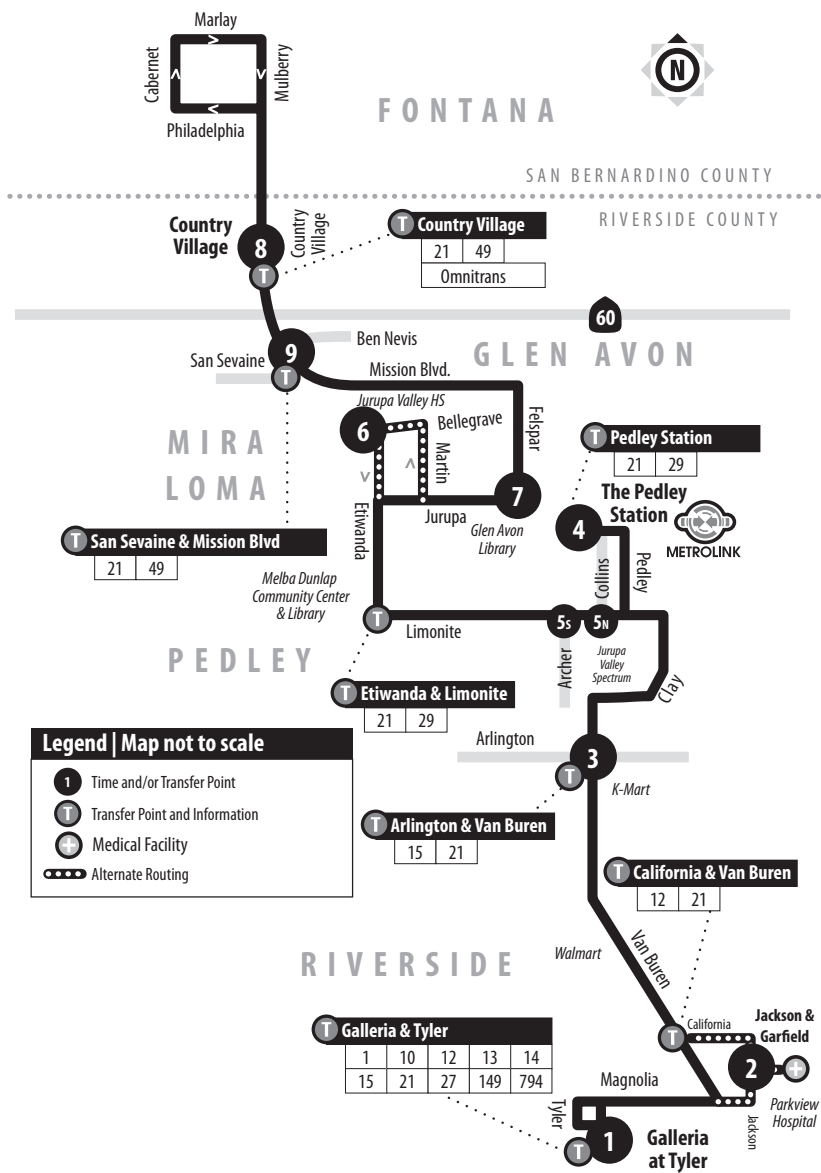

Routing and timetables subject to change.

Also serving: Country Village, Glen Avon Library, Pedley Station Metrolink, Van Buren & Galleria at Tyler. **Sunday schedule on the following holidays:** New Year's Day, Memorial Day, Independence Day, Labor Day. **No service on:** Thanksgiving Day and Christmas Day.

21

Weekdays | Southbound to Galleria at Tyler

A.M. times are in PLAIN, **P.M. times are in BOLD** | Times are approximate

A = Alternate routing to Jurupa Valley High School

	Mission & San Seavine	Felspar & Jurupa	Etiwanda & Bellegrave	Limonite & Archer	Pedley Station	Arlington & Van Buren	Jackson & Garfield	Galleria at Tyler
	9	7	6	5s	4	3	2	1
A	6:25	6:31	6:38	6:48	6:52	7:08	—	7:20
	7:35	7:41	—	7:54	7:58	8:14	—	8:26
	8:45	8:51	—	9:04	—	9:20	9:29	9:39
	9:55	10:01	—	10:14	—	10:31	—	10:43
	11:05	11:11	—	11:24	—	11:41	11:50	12:00
	12:15	12:21	—	12:34	—	12:51	—	1:03
	1:25	1:31	—	1:44	—	2:01	2:10	2:20
A	2:35	2:41	2:48	2:58	—	3:14	—	3:26
	3:50	3:56	—	4:09	4:13	4:30	4:39	4:49
	5:05	5:11	—	5:24	5:28	5:44	5:44	5:56
	6:15	6:21	—	6:34	6:38	6:54	7:03	7:13
	7:25	7:31	—	7:44	7:48	8:04	—	8:16

21

Weekends | Southbound to Galleria at Tyler

A.M. times are in PLAIN, **P.M. times are in BOLD** | Times are approximate

A = Alternate routing to hospital.

	Mission & San Sevaïne	Felspar & Jurupa	Limonite & Archer	Arlington & Van Buren	Jackson & Garfield	Galleria at Tyler
	9	7	5s	3	2	1
	7:00	7:06	7:19	7:36	—	7:50
	8:05	8:11	8:24	8:41	—	8:55
A	9:10	9:16	9:29	9:46	9:53	10:04
	10:15	10:21	10:34	10:51	—	11:05
A	11:20	11:26	11:39	11:56	12:03	12:14
	12:25	12:31	12:44	1:01	—	1:15
A	1:30	1:36	1:49	2:06	2:13	2:24
	2:35	2:41	2:54	3:11	—	3:25
A	3:40	3:46	3:59	4:16	4:23	4:34
	4:45	4:51	5:04	5:21	—	5:35
	5:50	5:56	6:09	6:26	—	6:40