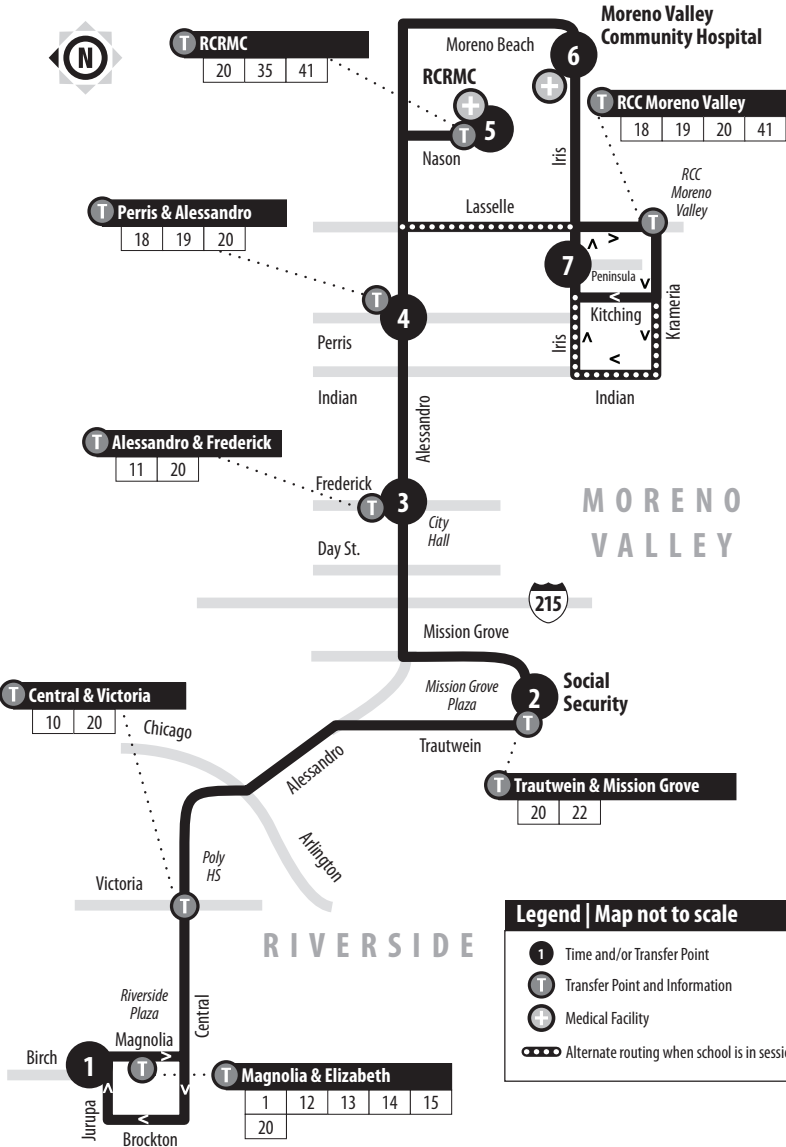

Routing and timetables  
subject to change.

**Also serving:** Moreno Valley Community Hospital, Riverside County Regional Medical Center.  
**Sunday schedule on the following holidays:** New Year's Day, Memorial Day, Independence Day, Labor Day. **No service on:** Thanksgiving Day and Christmas Day.

A.M. times are in PLAIN, P.M. times are in BOLD | Times are approximate

S = Saturdays only, trip does not run on Sundays or holidays.

	Iris & Peninsula	Moreno Valley Comm Hosp	RCRMC Moreno Valley	Alessandro & Perris	Alessandro & Frederick	Mission Grove @ Social Security	Jurupa & Magnolia
	<b>7</b>	<b>6</b>	<b>5</b>	<b>4</b>	<b>3</b>	<b>2</b>	<b>1</b>
S	6:45	6:47	6:54	6:59	7:05	7:14	7:34
	7:25	7:28	7:35	7:41	7:47	7:56	8:18
	8:05	8:08	8:15	8:21	8:27	8:37	9:02
	8:45	8:48	8:55	9:02	9:08	9:19	9:48
	9:35	9:38	9:45	9:52	9:58	10:09	10:40
	10:25	10:28	10:35	10:43	<b>10:49</b>	<b>11:00</b>	<b>11:35</b>
	<b>11:15</b>	<b>11:18</b>	<b>11:26</b>	<b>11:34</b>	<b>11:40</b>	<b>11:51</b>	<b>12:26</b>
	<b>12:05</b>	<b>12:08</b>	<b>12:16</b>	<b>12:25</b>	<b>12:31</b>	<b>12:42</b>	<b>1:17</b>
	<b>12:55</b>	<b>12:58</b>	<b>1:06</b>	<b>1:15</b>	<b>1:21</b>	<b>1:33</b>	<b>2:05</b>
	<b>1:45</b>	<b>1:48</b>	<b>1:56</b>	<b>2:04</b>	<b>2:11</b>	<b>2:23</b>	<b>2:52</b>
	<b>2:35</b>	<b>2:38</b>	<b>2:46</b>	<b>2:54</b>	<b>3:02</b>	<b>3:14</b>	<b>3:41</b>
	<b>3:25</b>	<b>3:28</b>	<b>3:36</b>	<b>3:44</b>	<b>3:52</b>	<b>4:04</b>	<b>4:28</b>
	<b>4:15</b>	<b>4:18</b>	<b>4:25</b>	<b>4:32</b>	<b>4:38</b>	<b>4:50</b>	<b>5:11</b>
	<b>5:05</b>	<b>5:08</b>	<b>5:15</b>	<b>5:22</b>	<b>5:28</b>	<b>5:40</b>	<b>5:59</b>
	<b>5:55</b>	<b>5:58</b>	<b>6:05</b>	<b>6:11</b>	<b>6:17</b>	<b>6:28</b>	<b>6:44</b>
	<b>6:40</b>	<b>6:43</b>	<b>6:50</b>	<b>6:56</b>	<b>7:02</b>	<b>7:13</b>	<b>7:29</b>
	<b>7:25</b>	<b>7:28</b>	<b>7:35</b>	<b>7:41</b>	<b>7:47</b>	<b>7:58</b>	<b>8:14</b>