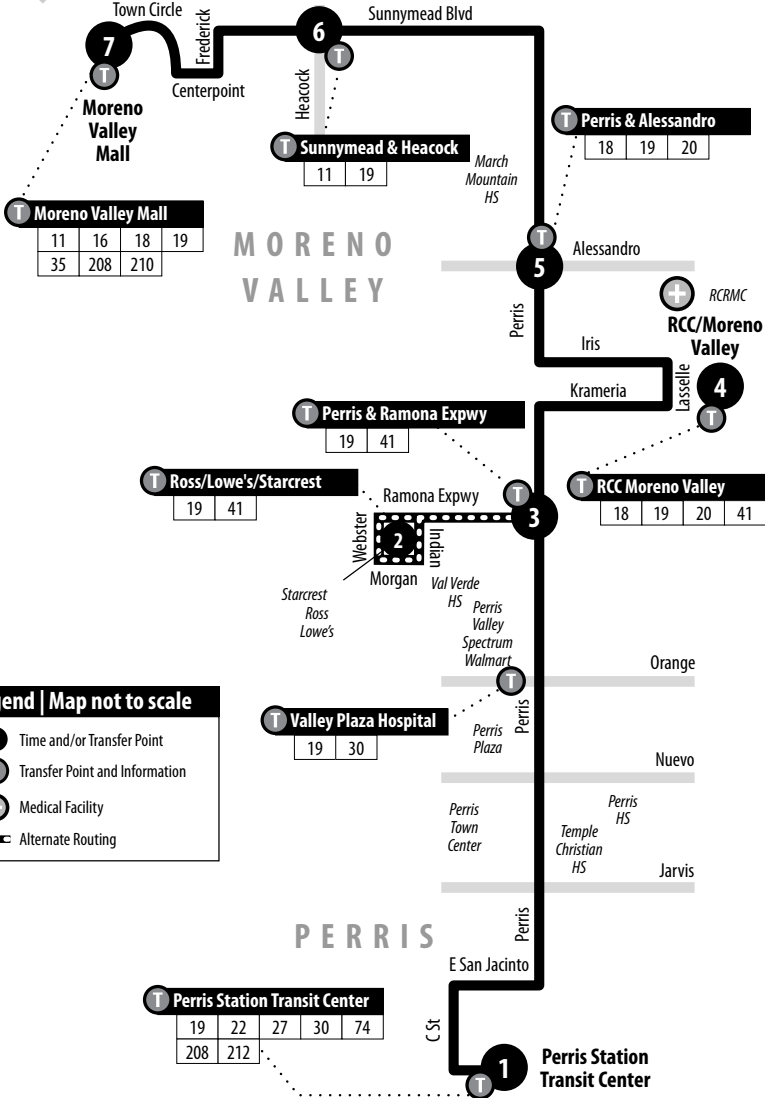

19

Moreno Valley Mall to Perris Station Transit Center

Information Center
1-800-800-7821
Web site
www.RiversideTransit.com

Routing and timetables subject to change.

Also serving: Moreno Valley Mall, March Mountain High School, RCC, Perris, Perris High School.
Sunday schedule on the following holidays: New Year's Day, Memorial Day, Independence Day, Labor Day. **No service on:** Thanksgiving Day and Christmas Day.