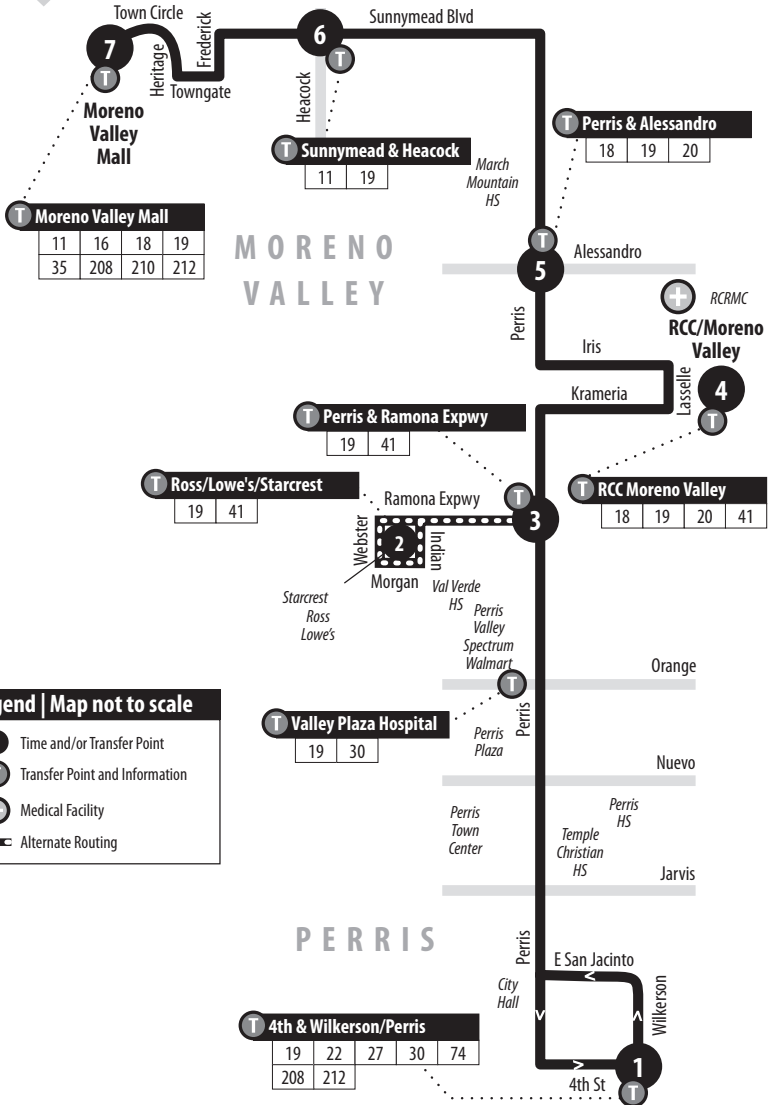

19

Moreno Valley Mall to Perris

Information Center
1-800-800-7821
Web site
www.RiversideTransit.com

Routing and timetables
subject to change.

Also serving: Moreno Valley Mall, Moreno Valley High School, March Mountain High School, RCC, Perris, Perris High School. **Sunday schedule on the following holidays:** New Year's Day, Memorial Day, Independence Day, Labor Day.

No service on: Thanksgiving Day and Christmas Day.