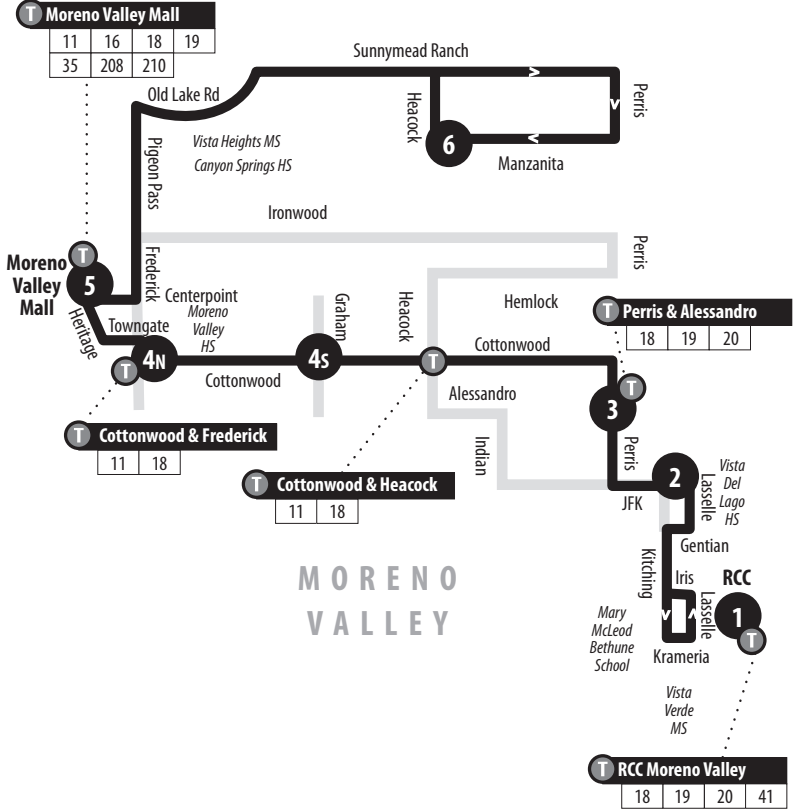

Routing and timetables
subject to change.

Also serving: Moreno Valley Mall/Hometown Buffet, Canyon Springs High School, Sunnymead Ranch, Moreno Valley High School, Vista Del Lago High School, Riverside Community College.
Sunday service on the following holidays: New Year's Day, Memorial Day, Independence Day, Labor Day. **No service on:** Thanksgiving Day and Christmas Day.

18

Weekends | Northbound to Moreno Valley Mall

A.M. times are in PLAIN, **P.M. times are in BOLD** | Times are approximate

RCC Moreno Valley	Lasselle & JFK	Perris & Alessandro	Cottonwood & Frederick	Moreno Valley Mall	Heacock & Manzanita
1	2	3	4N	5	6
6:00	6:11	6:19	6:28	6:35	6:53
7:00	7:11	7:19	7:28	7:35	7:53
8:00	8:11	8:19	8:28	8:35	8:53
9:00	9:11	9:19	9:28	9:35	9:53
10:00	10:11	10:19	10:28	10:35	10:53
11:00	11:11	11:19	11:28	11:35	11:53
12:00	12:11	12:19	12:28	12:35	12:53
1:00	1:11	1:19	1:28	1:35	1:53
2:00	2:11	2:19	2:28	2:35	2:53
3:00	3:11	3:19	3:28	3:35	3:53
4:00	4:11	4:19	4:28	4:35	4:53
5:00	5:11	5:19	5:28	5:35	5:53
6:00	6:11	6:19	6:28	6:35	6:53
7:00	7:11	7:19	7:28	7:35	7:53

18

Weekends | Southbound to RCC Moreno Valley Campus

A.M. times are in PLAIN, **P.M. times are in BOLD** | Times are approximate

Heacock & Manzanita	Moreno Valley Mall Departure	Cottonwood & Graham	Perris & Alessandro	Lasselle & JFK	RCC Moreno Valley
6	5	4S	3	2	1
—	6:15	6:26	6:34	6:41	6:52
6:53	7:15	7:26	7:34	7:41	7:52
7:53	8:15	8:26	8:34	8:41	8:52
8:53	9:15	9:26	9:34	9:41	9:52
9:53	10:15	10:26	10:34	10:41	10:52
10:53	11:15	11:26	11:34	11:41	11:52
11:53	12:15	12:26	12:34	12:41	12:52
12:53	1:15	1:26	1:34	1:41	1:52
1:53	2:15	2:26	2:34	2:41	2:52
2:53	3:15	3:26	3:34	3:41	3:52
3:53	4:15	4:26	4:34	4:41	4:52
4:53	5:15	5:26	5:34	5:41	5:52
5:53	6:15	6:26	6:34	6:41	6:52
6:53	7:15	7:26	7:34	7:41	7:52