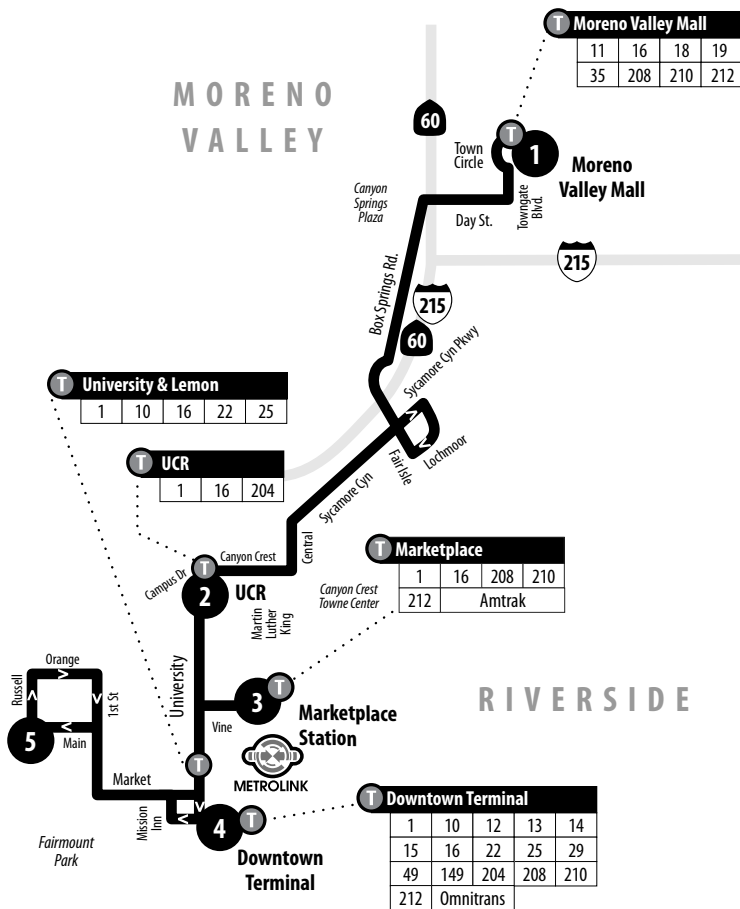

Routing and timetables subject to change.

Also serving: Downtown, UCR, Canyon Crest Towne Center, Canyon Springs Plaza, Moreno Valley Mall. **Sunday service on the following holidays:** New Year's Day, Memorial Day, Independence Day, Labor Day. **No service on:** Thanksgiving Day and Christmas Day.

Legend | Map not to scale

- **1** Time and/or Transfer Point
- **T** Transfer Point and Information

Downtown Terminal
Boarding Diagram | Page 37