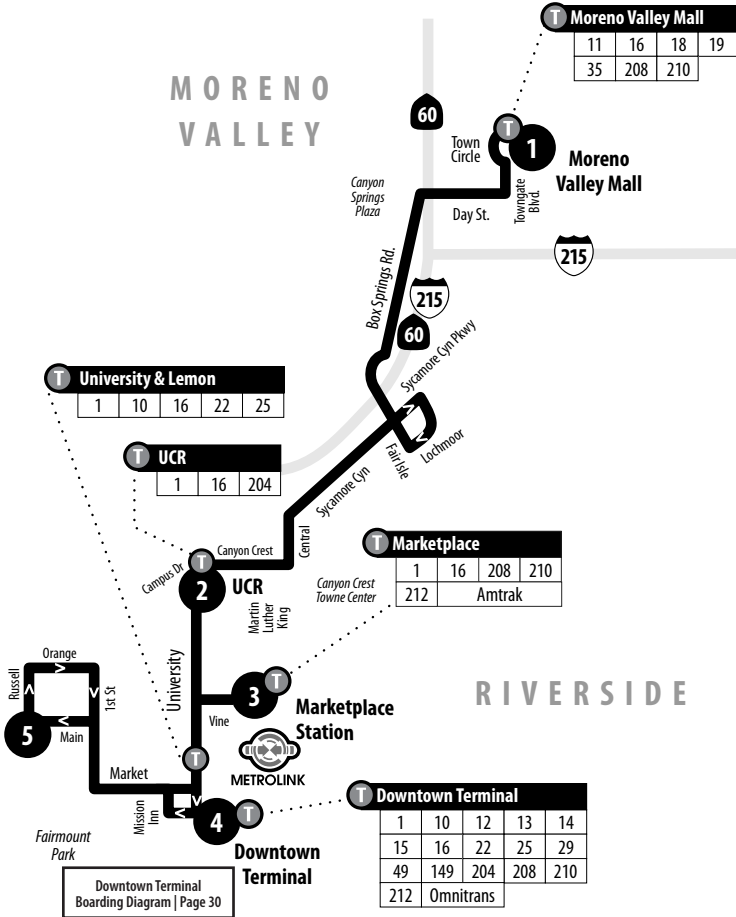

16

Moreno Valley Mall to Main & Russell

Information Center
1-800-800-7821
Web site
www.RiversideTransit.com

Routing and timetables subject to change.

Also serving: Downtown, UCR, Canyon Crest Towne Center, Canyon Springs Plaza, Moreno Valley Mall. **Sunday service on the following holidays:** New Year's Day, Memorial Day, Independence Day, Labor Day. **No service on:** Thanksgiving Day and Christmas Day.

Legend | Map not to scale

- 1 Time and/or Transfer Point
- T Transfer Point and Information