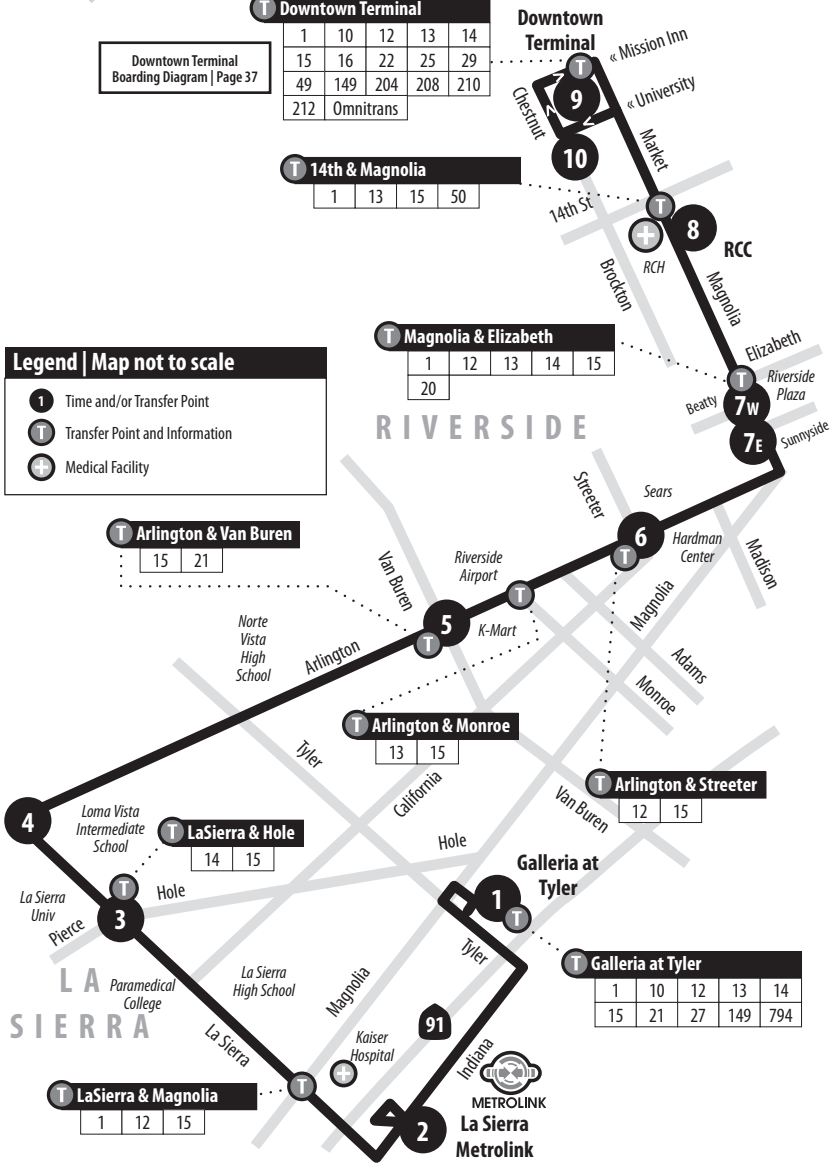

15

Downtown Terminal to Galleria at Tyler - Riverside

Information Center
1-800-800-7821
Web site
www.RiversideTransit.com

Routing and timetables subject to change.

Also serving: Downtown, Hardman Center, Riverside Airport, Metrolink, La Sierra, Cal. Paramedical College & Galleria at Tyler. **Sunday service on the following holidays:** New Year's Day, Memorial Day, Independence Day, Labor Day.

No service on: Thanksgiving Day and Christmas Day.

Downtown Terminal Boarding Diagram | Page 37

T Downtown Terminal				
1	10	12	13	14
15	16	22	25	29
49	149	204	208	210
212	OmniTrans			

T 14th & Magnolia			
1	13	15	50

T Magnolia & Elizabeth				
1	12	13	14	15
20				

T Arlington & Van Buren	
15	21

T Arlington & Monroe	
13	15

T Arlington & Streeter	
12	15

T LaSierra & Hole	
14	15

T Galleria at Tyler				
1	10	12	13	14
15	21	27	149	794

T LaSierra & Magnolia		
1	12	15

Legend | Map not to scale

- 1 Time and/or Transfer Point
- T Transfer Point and Information
- + Medical Facility