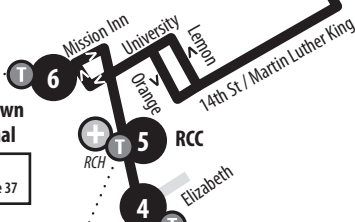

T Iowa & Spruce

13	51
----	----

T Downtown Terminal

1	10	12	13	14
15	16	22	25	29
49	149	204	208	210
212	OmniTrans			

Downtown Terminal

Downtown Terminal Boarding Diagram | Page 37

T 14th & Magnolia

1	13	15	50
---	----	----	----

13

Weekends | Eastbound to Spruce & Atlanta

A.M. times are in PLAIN, P.M. times are in BOLD | Times are approximate

Galleria at Tyler	Colorado & Van Buren	Phoenix & Arlington	Magnolia & Elizabeth	RCC Riverside	Downtown Terminal	3rd & Chicago	Spruce & Atlanta
1	2	3	4	5	6	7	10
7:00	7:16	7:26	7:36	7:39	7:45	8:04	8:12
7:50	8:06	8:16	8:26	8:29	8:35	8:54	9:02
8:40	8:56	9:06	9:16	9:19	9:25	9:44	9:52
9:30	9:46	9:56	10:06	10:09	10:15	10:34	10:42
10:20	10:36	10:46	10:56	10:59	11:05	11:24	11:32
11:10	11:26	11:36	11:46	11:49	11:55	12:14	12:22
12:00	12:16	12:26	12:36	12:39	12:45	1:04	1:12
12:50	1:06	1:16	1:26	1:29	1:35	1:54	2:02
1:40	1:56	2:06	2:16	2:19	2:25	2:44	2:52
2:30	2:46	2:56	3:06	3:09	3:15	3:34	3:42
3:20	3:36	3:46	3:56	3:59	4:05	4:24	4:32
4:10	4:26	4:36	4:46	4:49	4:55	5:14	5:22
5:00	5:16	5:26	5:36	5:39	5:45	6:04	6:12
5:50	6:06	6:16	6:26	6:29	6:35	6:54	7:02

13

Weekends | Westbound to Galleria at Tyler

A.M. times are in PLAIN, P.M. times are in BOLD | Times are approximate

Spruce & Atlanta	3rd & Chicago	Downtown Terminal	RCC Riverside	Magnolia & Elizabeth	Phoenix & Arlington	Colorado & Van Buren	Galleria at Tyler
10	7	6	5	4	3	2	1
—	—	7:00	7:05	7:10	7:18	7:26	7:42
7:30	7:34	7:50	7:55	8:00	8:08	8:16	8:32
8:20	8:24	8:40	8:45	8:50	8:58	9:06	9:22
9:10	9:14	9:30	9:35	9:40	9:48	9:56	10:12
10:00	10:04	10:20	10:25	10:30	10:38	10:46	11:02
10:50	10:54	11:10	11:15	11:20	11:28	11:36	11:52
11:40	11:44	12:00	12:05	12:10	12:18	12:26	12:42
12:30	12:34	12:50	12:55	1:00	1:08	1:16	1:32
1:20	1:24	1:40	1:45	1:50	1:58	2:06	2:22
2:10	2:14	2:30	2:35	2:40	2:48	2:56	3:12
3:00	3:04	3:20	3:25	3:30	3:38	3:46	4:02
3:50	3:54	4:10	4:15	4:20	4:28	4:36	4:52
4:40	4:44	5:00	5:05	5:10	5:18	5:26	5:42
5:30	5:34	5:50	5:55	6:00	6:08	6:16	6:32