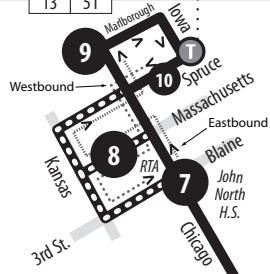

13

Spruce & Atlanta to Galleria at Tyler - Riverside

Information Center
1-800-800-7821
Web site
www.RiversideTransit.com

Routing and timetables subject to change.

Also serving: Galleria at Tyler, DPSS (Tyler office), Riverside Airport, RCC, RTA Headquarters. **Sunday service on the following holidays:** New Year's Day, Memorial Day, Independence Day, Labor Day. **No service on:** Thanksgiving Day and Christmas Day.

T Iowa & Spruce

13	51
----	----

T Downtown Terminal

1	10	12	13	14
15	16	22	25	29
49	149	204	208	210
212	OmniTrans			

Downtown Terminal

Downtown Terminal Boarding Diagram | Page 37

T 14th & Magnolia

1	13	15	50
---	----	----	----

13

Weekends | Westbound to Galleria at Tyler

A.M. times are in PLAIN, P.M. times are in BOLD | Times are approximate

Spruce & Atlanta	3rd & Chicago	Downtown Terminal	RCC Riverside	Magnolia & Elizabeth	Phoenix & Arlington	Colorado & Van Buren	Galleria at Tyler
10	7	6	5	4	3	2	1
—	—	7:00	7:05	7:10	7:18	7:26	7:42
7:30	7:34	7:50	7:55	8:00	8:08	8:16	8:32
8:20	8:24	8:40	8:45	8:50	8:58	9:06	9:22
9:10	9:14	9:30	9:35	9:40	9:48	9:56	10:12
10:00	10:04	10:20	10:25	10:30	10:38	10:46	11:02
10:50	10:54	11:10	11:15	11:20	11:28	11:36	11:52
11:40	11:44	12:00	12:05	12:10	12:18	12:26	12:42
12:30	12:34	12:50	12:55	1:00	1:08	1:16	1:32
1:20	1:24	1:40	1:45	1:50	1:58	2:06	2:22
2:10	2:14	2:30	2:35	2:40	2:48	2:56	3:12
3:00	3:04	3:20	3:25	3:30	3:38	3:46	4:02
3:50	3:54	4:10	4:15	4:20	4:28	4:36	4:52
4:40	4:44	5:00	5:05	5:10	5:18	5:26	5:42
5:30	5:34	5:50	5:55	6:00	6:08	6:16	6:32